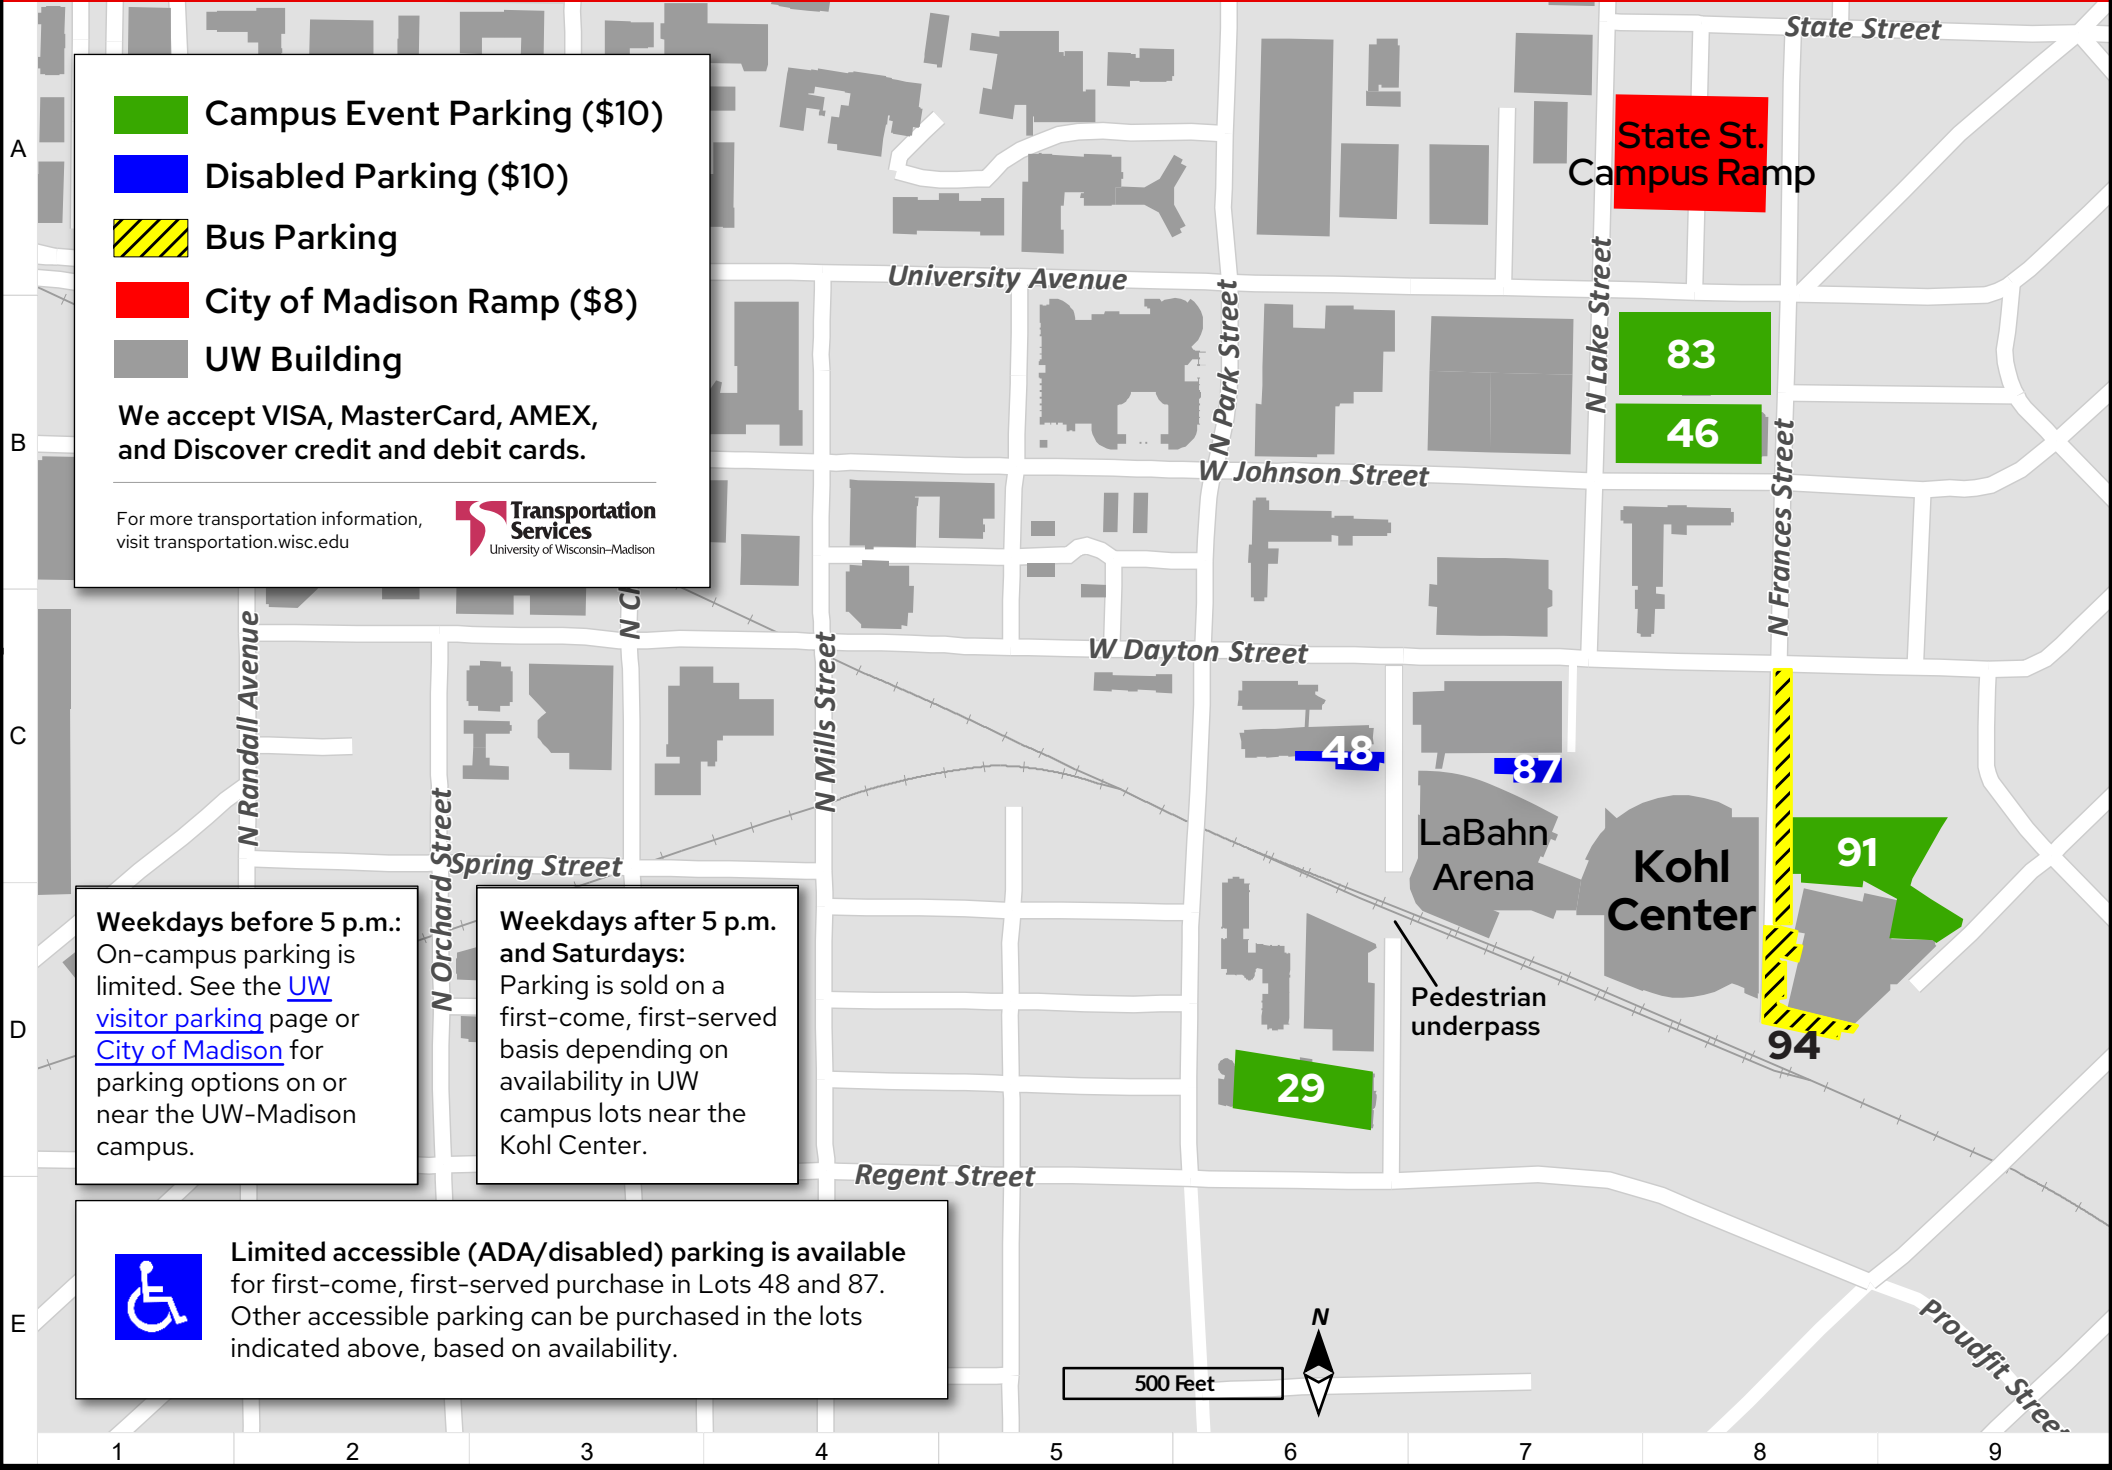

-  Campus Event Parking (\$10)
-  Disabled Parking (\$10)
-  Bus Parking
-  City of Madison Ramp (\$8)
-  UW Building

We accept VISA, MasterCard, AMEX, and Discover credit and debit cards.

For more transportation information, visit [transportation.wisc.edu](http://transportation.wisc.edu)

**Weekdays before 5 p.m.:**  
On-campus parking is limited. See the [UW visitor parking](#) page or [City of Madison](#) for parking options on or near the UW-Madison campus.

**Weekdays after 5 p.m. and Saturdays:**  
Parking is sold on a first-come, first-served basis depending on availability in UW campus lots near the Kohl Center.

 Limited accessible (ADA/disabled) parking is available for first-come, first-served purchase in Lots 48 and 87. Other accessible parking can be purchased in the lots indicated above, based on availability.

500 Feet

A  
B  
C  
D  
E

1 2 3 4 5 6 7 8 9