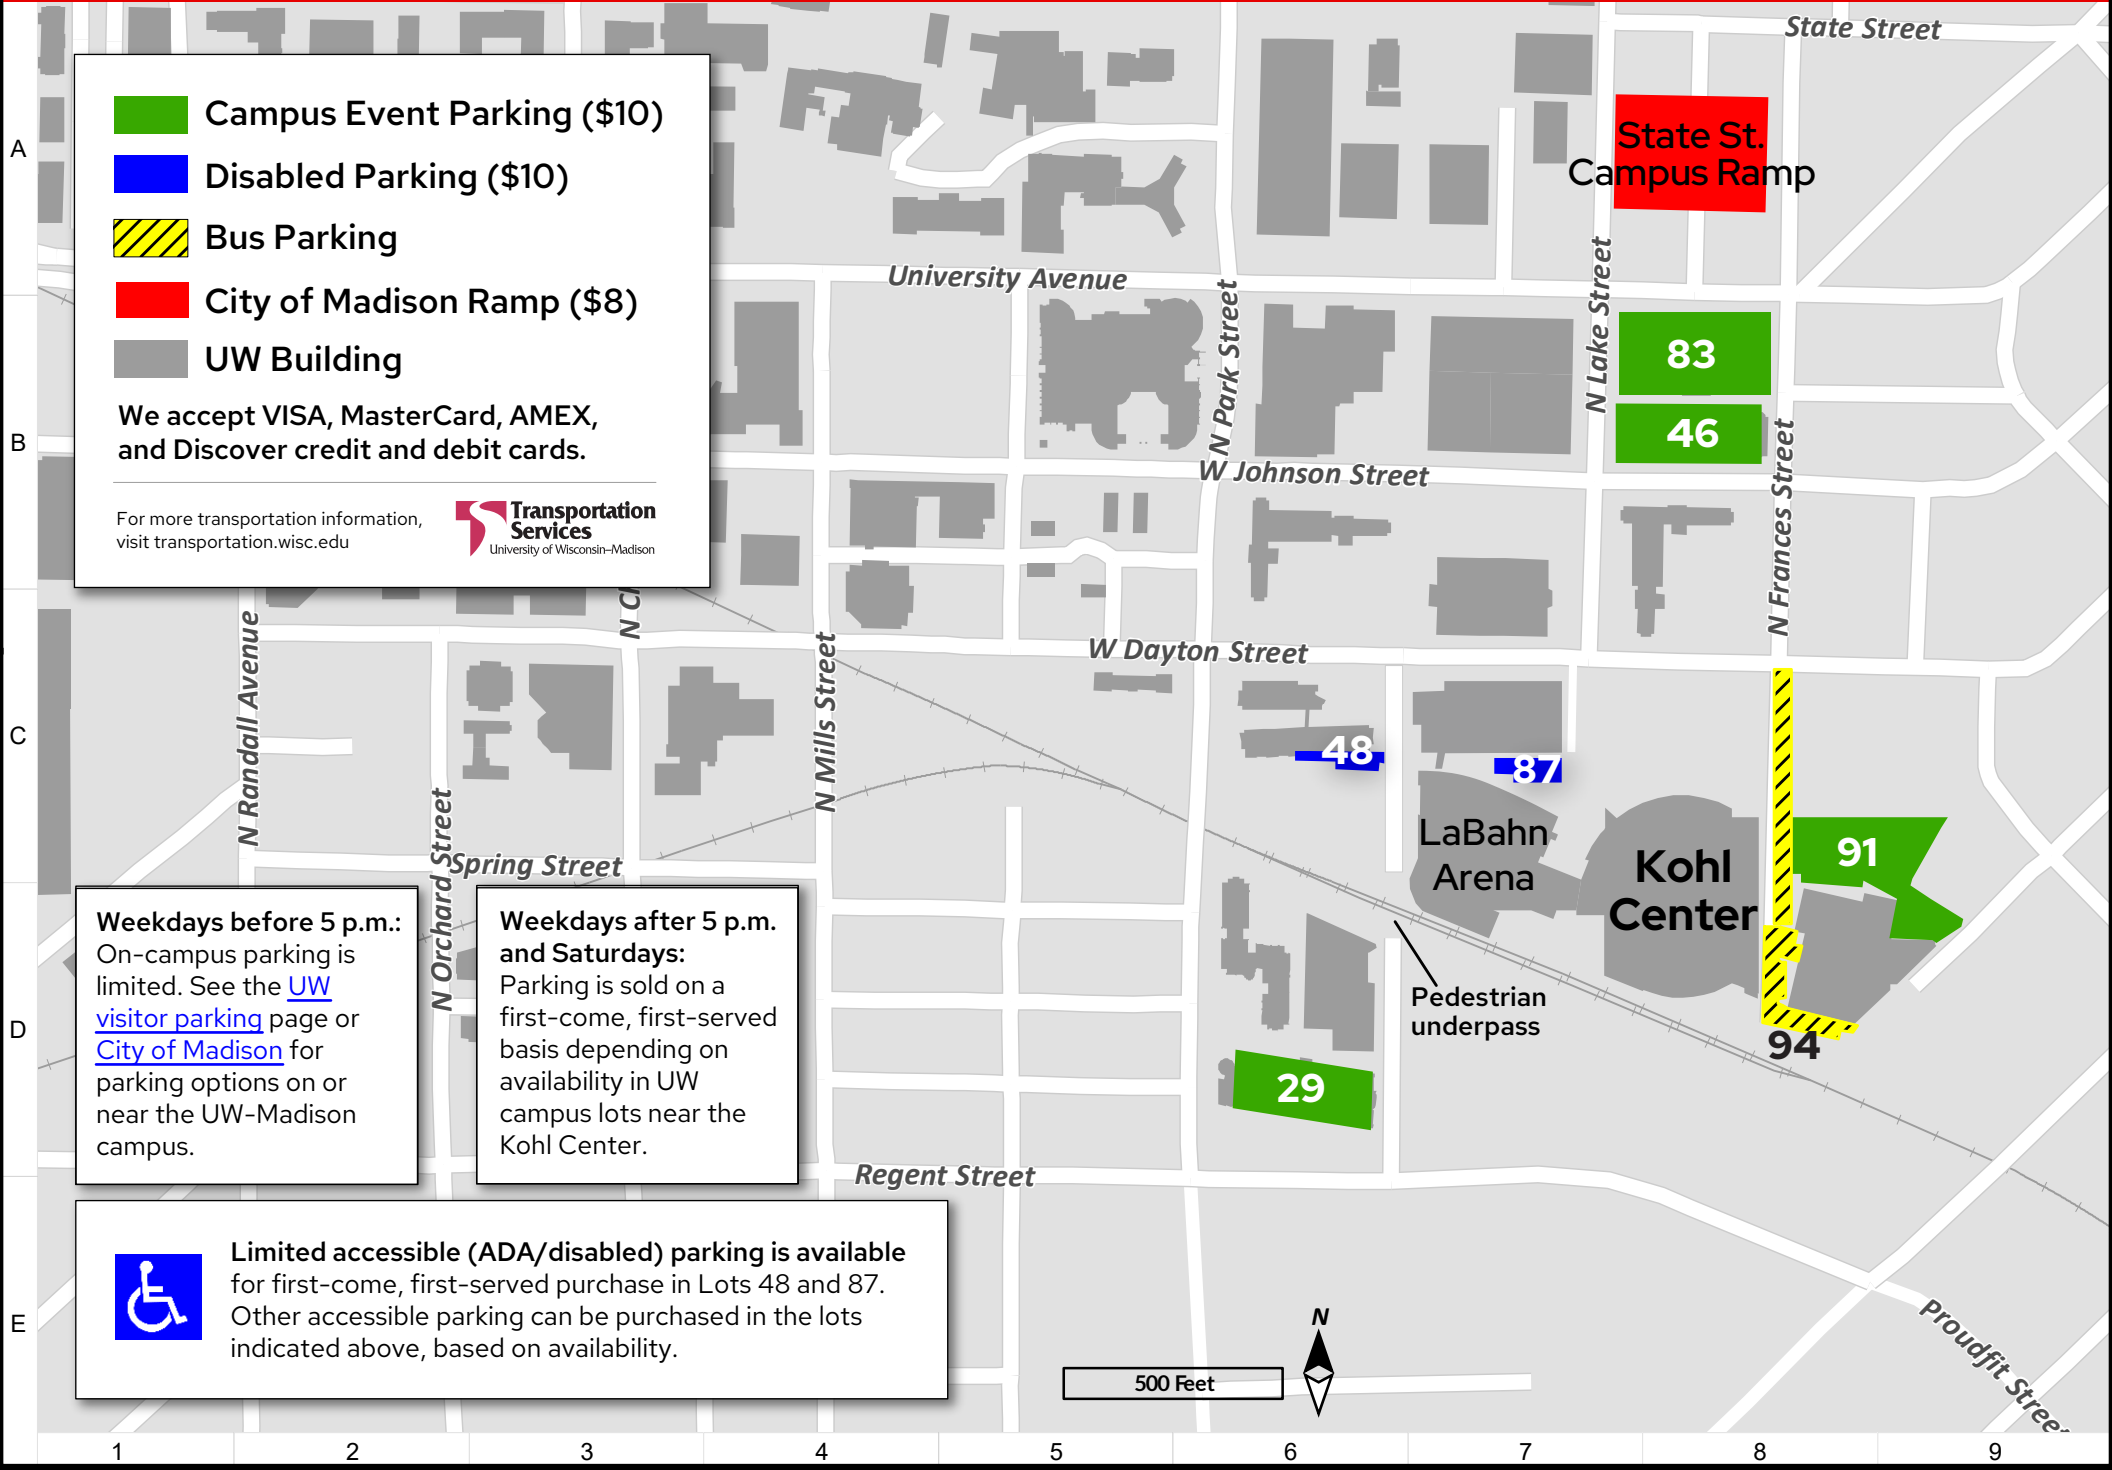

-  Campus Event Parking (\$10)
-  Disabled Parking (\$10)
-  Bus Parking
-  City of Madison Ramp (\$8)
-  UW Building

We accept VISA, MasterCard, AMEX, and Discover credit and debit cards.

For more transportation information, visit [transportation.wisc.edu](http://transportation.wisc.edu)

**Weekdays before 5 p.m.:**  
On-campus parking is limited. See the [UW visitor parking](#) page or [City of Madison](#) for parking options on or near the UW-Madison campus.

**Weekdays after 5 p.m. and Saturdays:**  
Parking is sold on a first-come, first-served basis depending on availability in UW campus lots near the Kohl Center.

 **Limited accessible (ADA/disabled) parking is available** for first-come, first-served purchase in Lots 48 and 87. Other accessible parking can be purchased in the lots indicated above, based on availability.

500 Feet

A  
B  
C  
D  
E

1 2 3 4 5 6 7 8 9