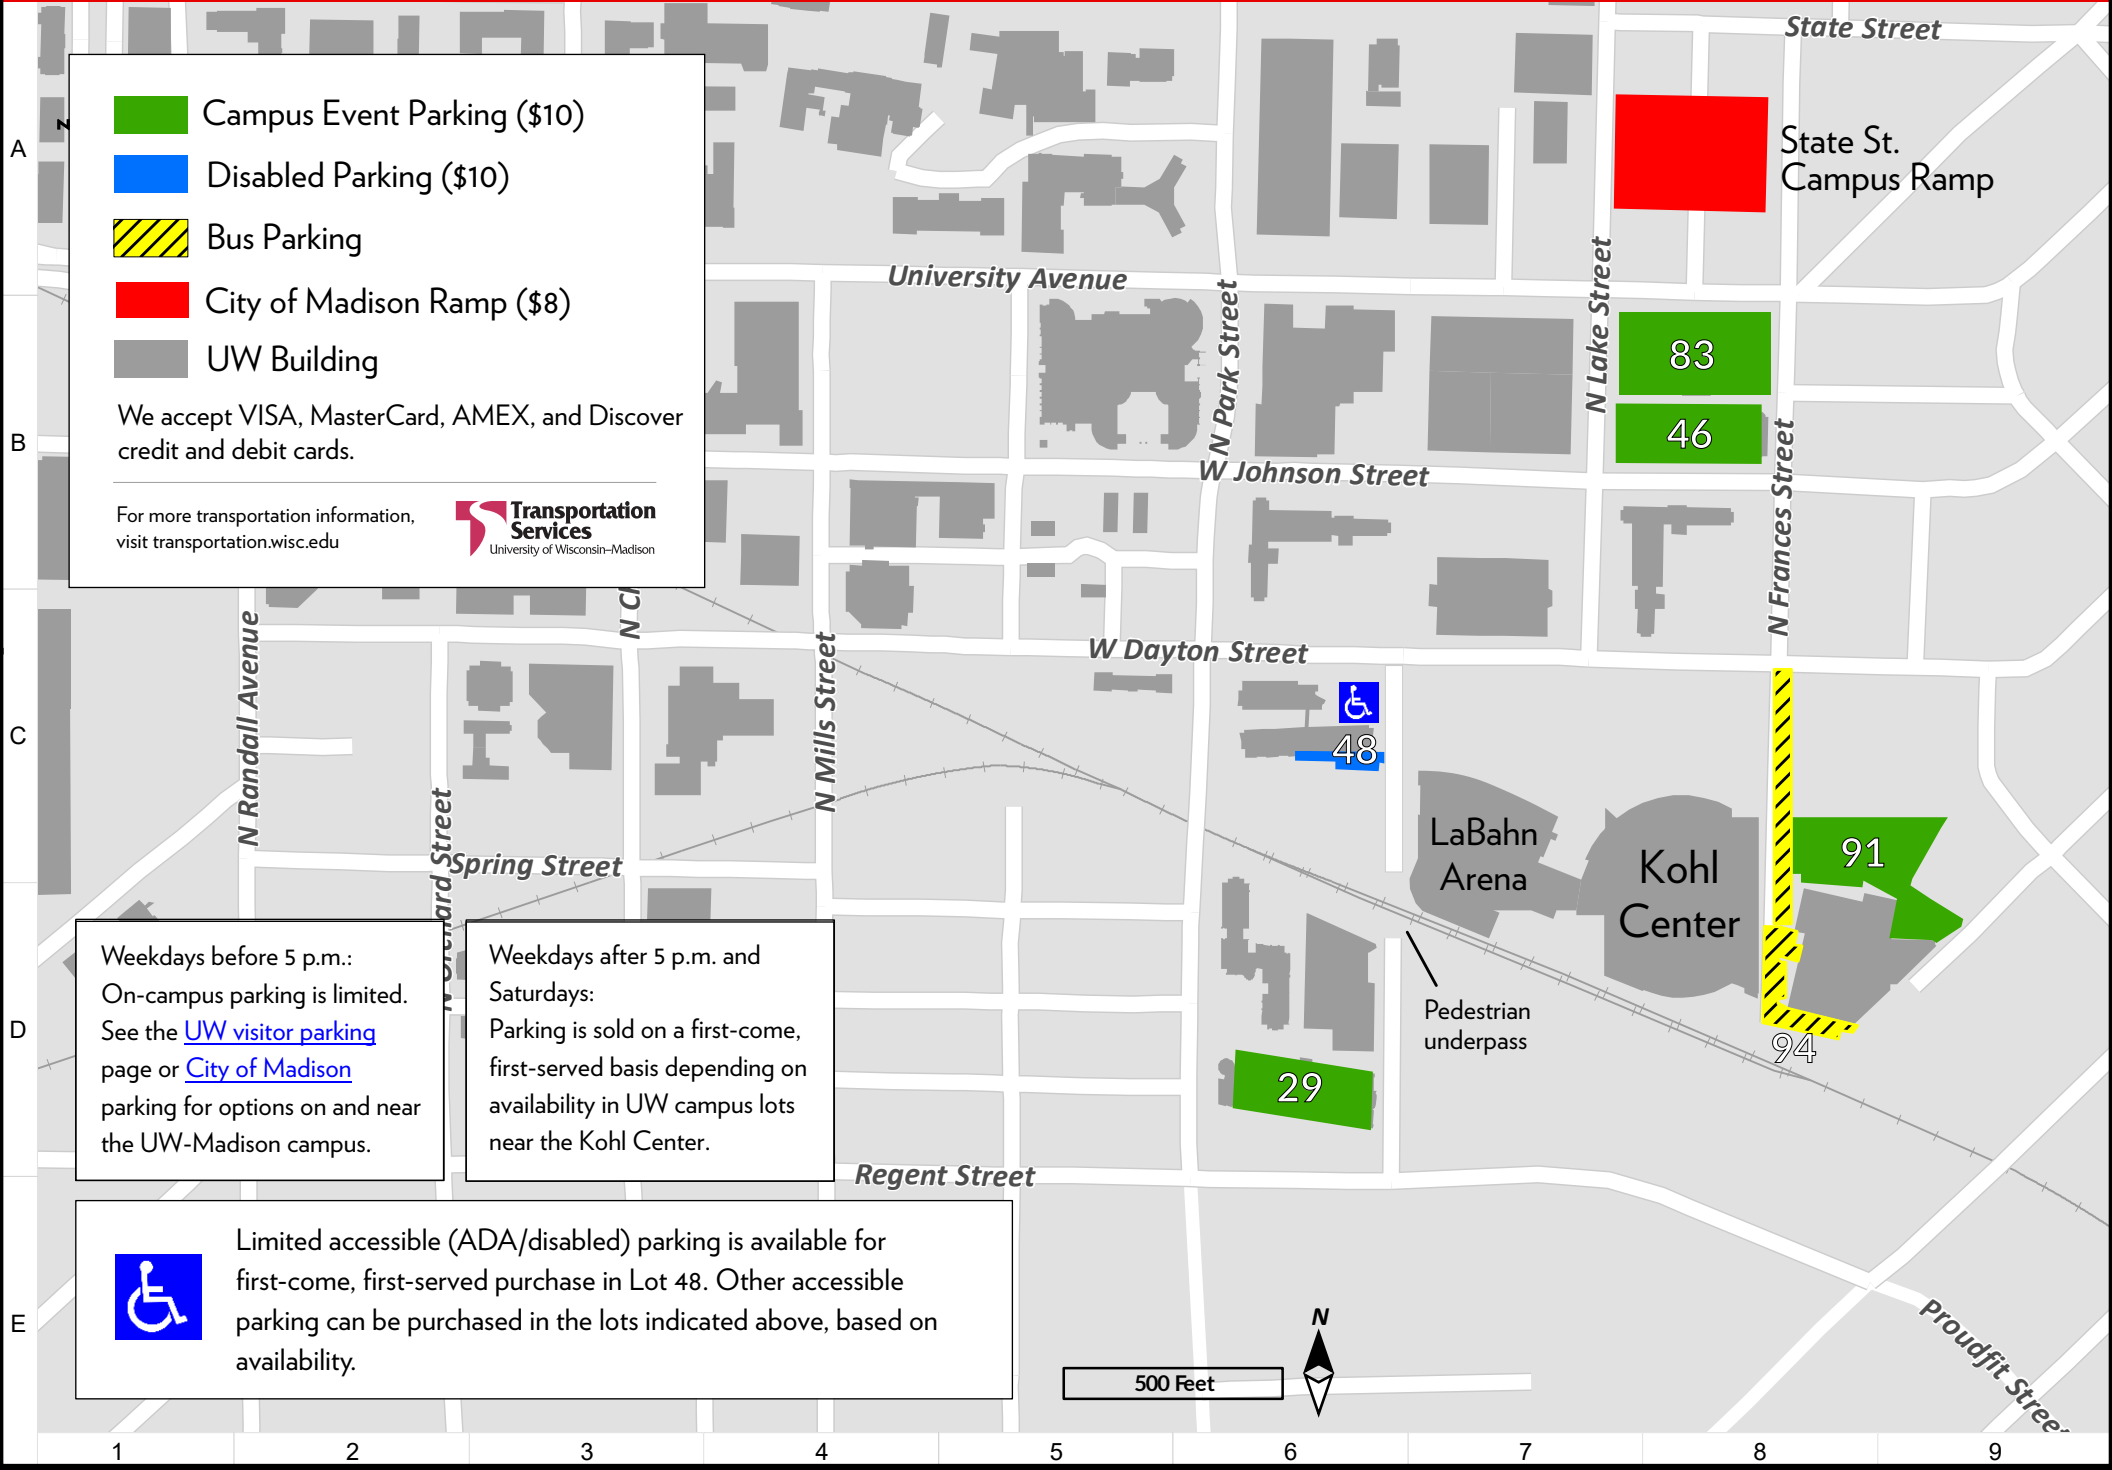

-  Campus Event Parking (\$10)
-  Disabled Parking (\$10)
-  Bus Parking
-  City of Madison Ramp (\$8)
-  UW Building

We accept VISA, MasterCard, AMEX, and Discover credit and debit cards.

For more transportation information, visit transportation.wisc.edu

Weekdays before 5 p.m.:
On-campus parking is limited. See the [UW visitor parking](#) page or [City of Madison](#) parking for options on and near the UW-Madison campus.

Weekdays after 5 p.m. and Saturdays:
Parking is sold on a first-come, first-served basis depending on availability in UW campus lots near the Kohl Center.

 Limited accessible (ADA/disabled) parking is available for first-come, first-served purchase in Lot 48. Other accessible parking can be purchased in the lots indicated above, based on availability.

500 Feet