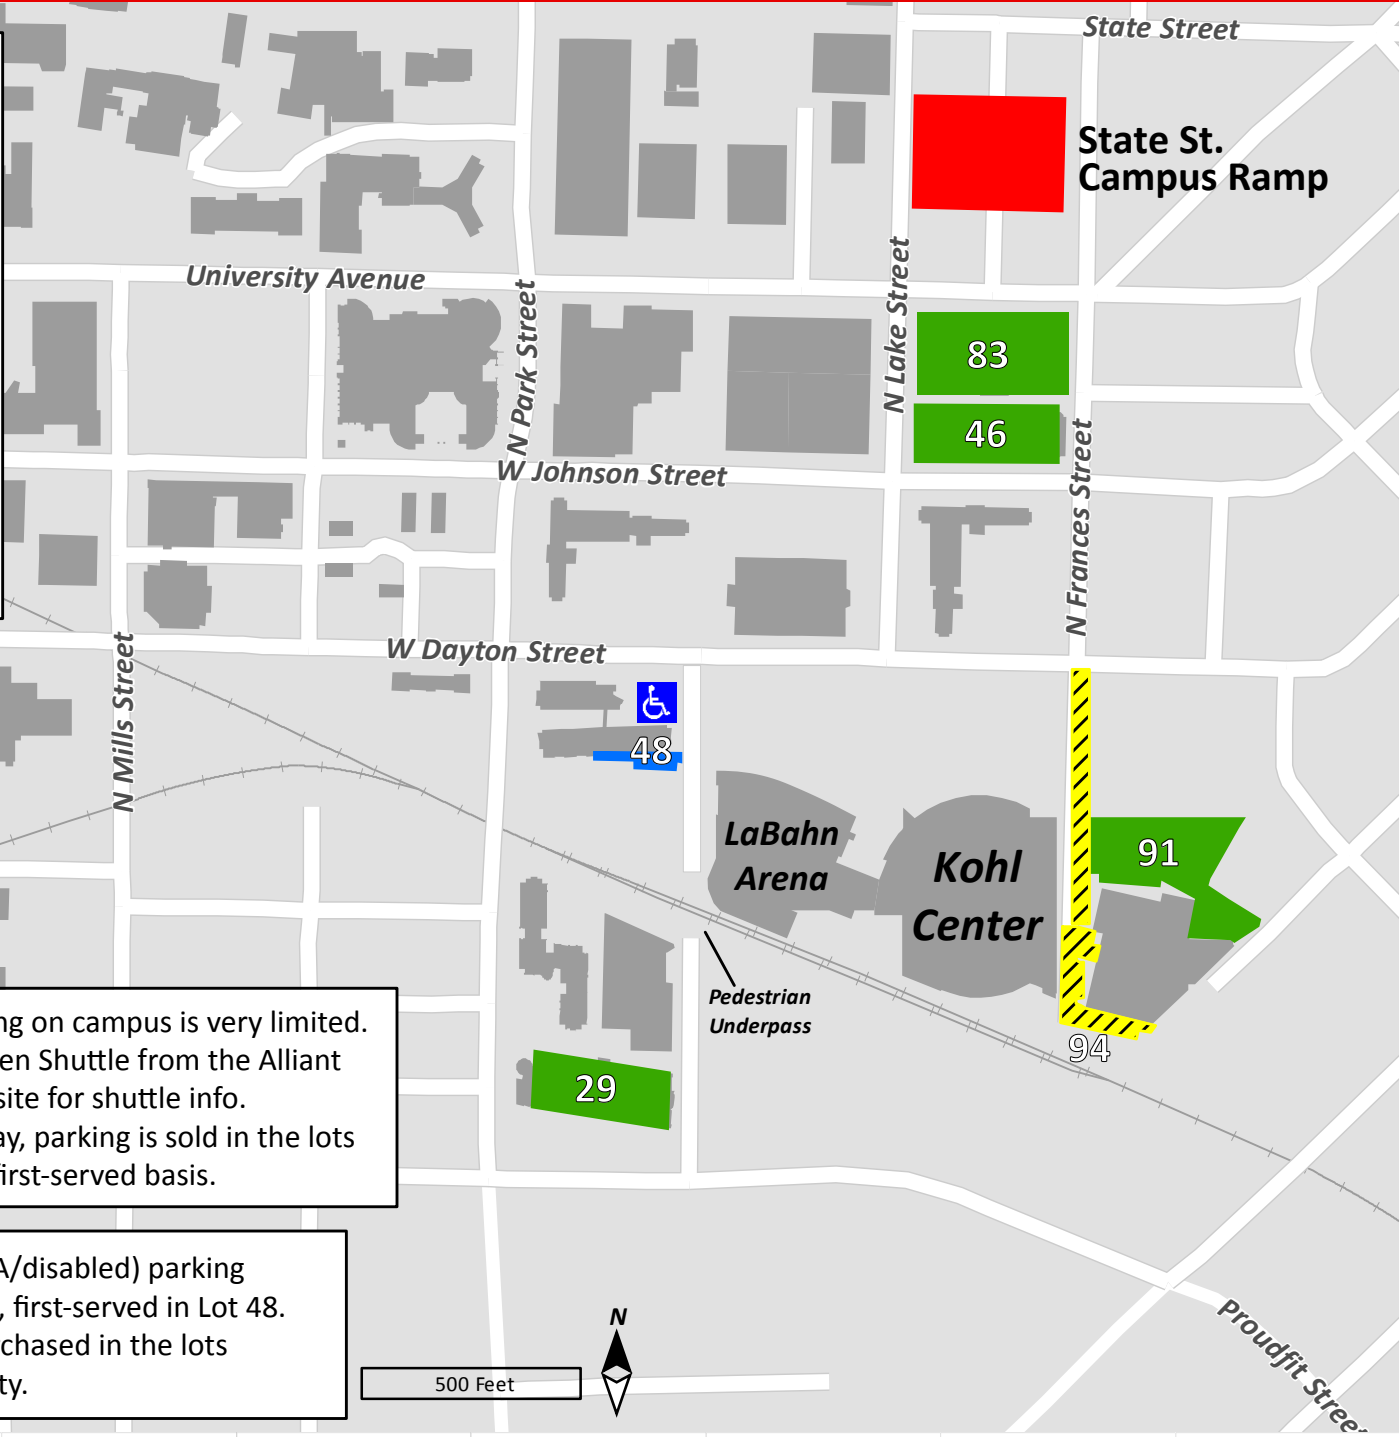

-  **Campus Event Parking (\$10)**
-  **Disabled Parking (\$10)**
-  **Bus Parking**
-  **City of Madison Ramp (\$8)**
-  **UW Building**

We now accept credit and debit cards!
Payments from VISA, MasterCard, AMEX,
and Discover are accepted.

For more transportation information,
visit transportation.wisc.edu

On Thursday and Friday BEFORE 5 p.m., parking on campus is very limited. It is recommended attendees take the Kobussen Shuttle from the Alliant Energy Center (Coliseum)--see the WIAA website for shuttle info. AFTER 5 p.m. weekdays and all day on Saturday, parking is sold in the lots surrounding the Kohl Center on a first-come, first-served basis.

 A limited number of accessible (ADA/disabled) parking spaces can be purchased first-come, first-served in Lot 48. Other accessible parking can be purchased in the lots indicated above, based on availability.

500 Feet

A
B
C
D
E

1 2 3 4 5 6 7 8 9