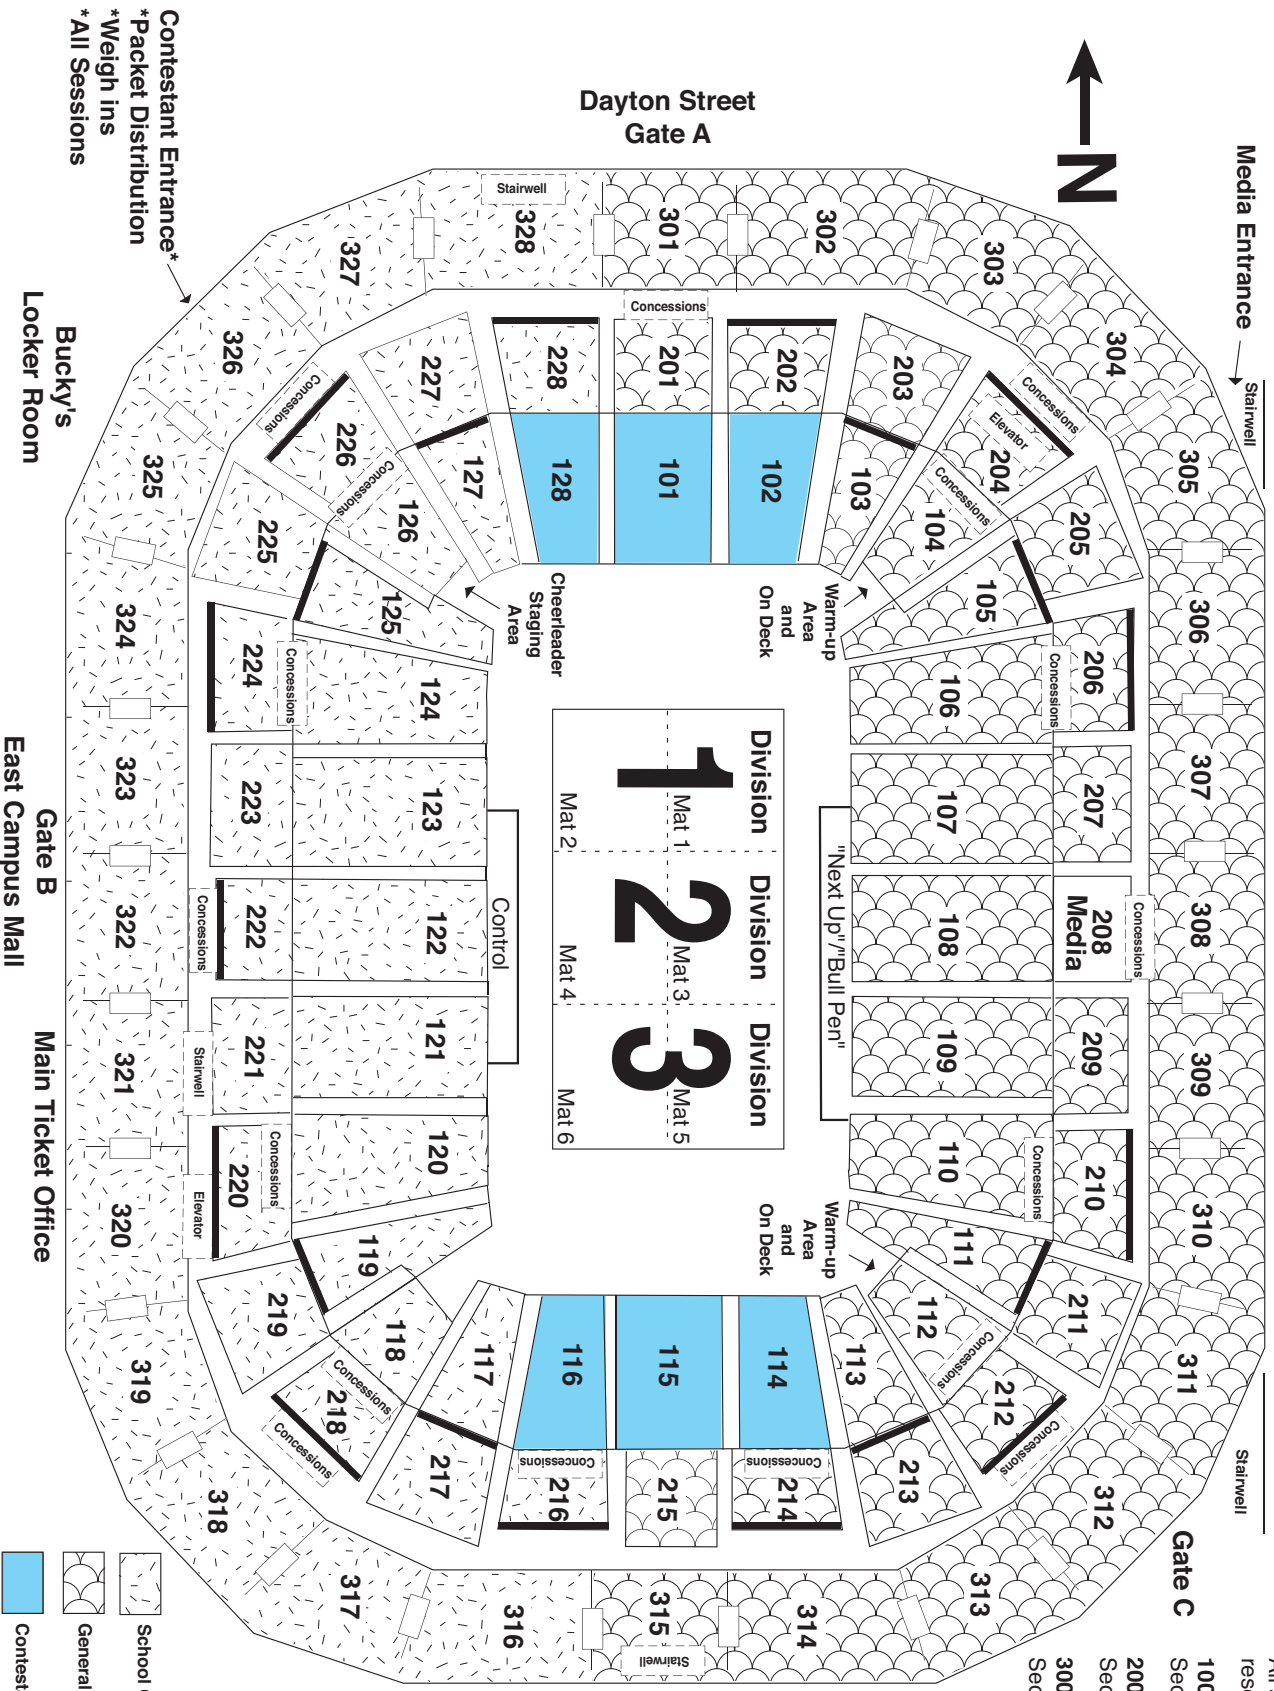

STATE INDIVIDUAL WRESTLING KOHL CENTER

Frances Street

Media Entrance

Dayton Street
Gate A

All seats are reserved seating.

100 Level
Sections 101-128

200 Level
Sections 201-228

300 Level
Sections 301-328

Regent Street

-  School Orders
-  General Public Orders
-  Contestants, Coaches

Bucky's
Locker Room

Gate B
East Campus Mall

Main Ticket Office

- *Contestant Entrance*
- *Packet Distribution*
- *Weigh ins*
- *All Sessions*