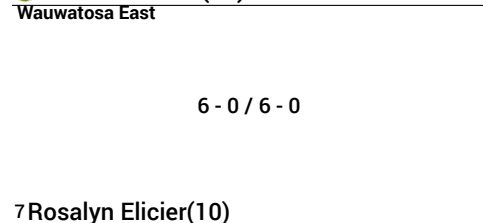

7 Rosalyn Elicier(10)
Milwaukee Arts Co-op

1 Hannah Griggs
Whitefish Bay