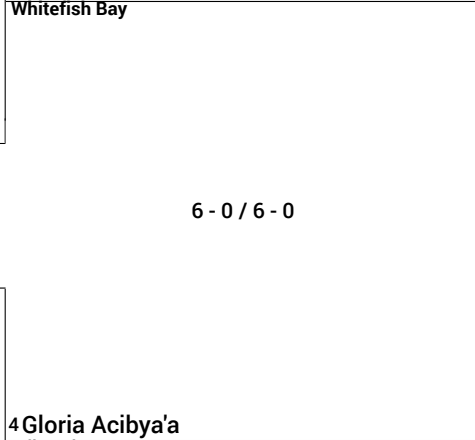

WIAA Subsectionals-2023

Division: 1 Host: Whitefish Bay Subsectional Type: Singles Flight: 4

Round 1

Semifinals

Championship

Winner

1 Ella Smullen(12)
Whitefish Bay

1 Ella Smullen
Whitefish Bay