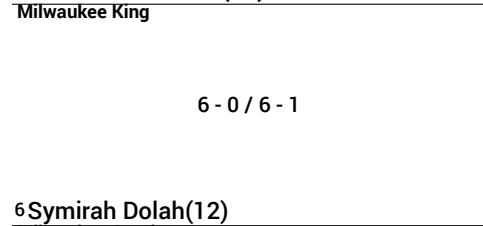

6 Symirah Dolah(12)
Milwaukee South

2 Clare Kasdorf(11)
Wauwatosa East