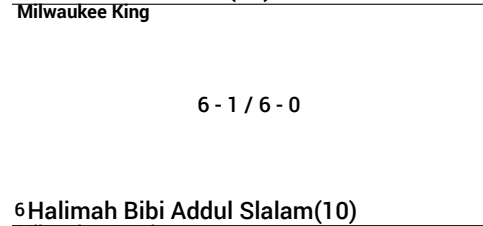

3 Nkaochee Thao
Milwaukee King

6 - 0 / 6 - 0

2 Clare Kasdorf
Wauwatosa East

1 Hannah Griggs
Whitefish Bay

2 Clare Kasdorf
Wauwatosa East

WIAA Subsectionals-2023

Division: 1 Host: Whitefish Bay Subsectional Type: Singles Flight: 3

Round 1

Semifinals

Championship

Winner

1 Carly Pence(11)
Whitefish Bay

4 Joelle Askew(10)
Milwaukee RIVERSIDE / Golda Meir

5 Makenna Bovee(12)
Milwaukee Arts Co-op

3 Eloise Rorabeck(10)
Milwaukee King