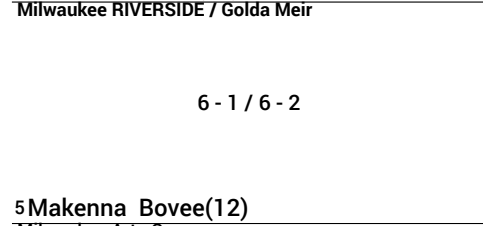

3 Nkaochee Thao
Milwaukee King

6 - 0 / 6 - 0

2 Clare Kasdorf
Wauwatosa East

1 Hannah Griggs
Whitefish Bay

2 Clare Kasdorf
Wauwatosa East

WIAA Subsectionals-2023

Division: 1 Host: Whitefish Bay Subsectional Type: Singles Flight: 3

Round 1

Semifinals

Championship

Winner

1 Carly Pence(11)
Whitefish Bay

4 Joelle Askew(10)
Milwaukee RIVERSIDE / Golda Meir

5 Makenna Bovee(12)
Milwaukee Arts Co-op

3 Eloise Rorabeck(10)
Milwaukee King