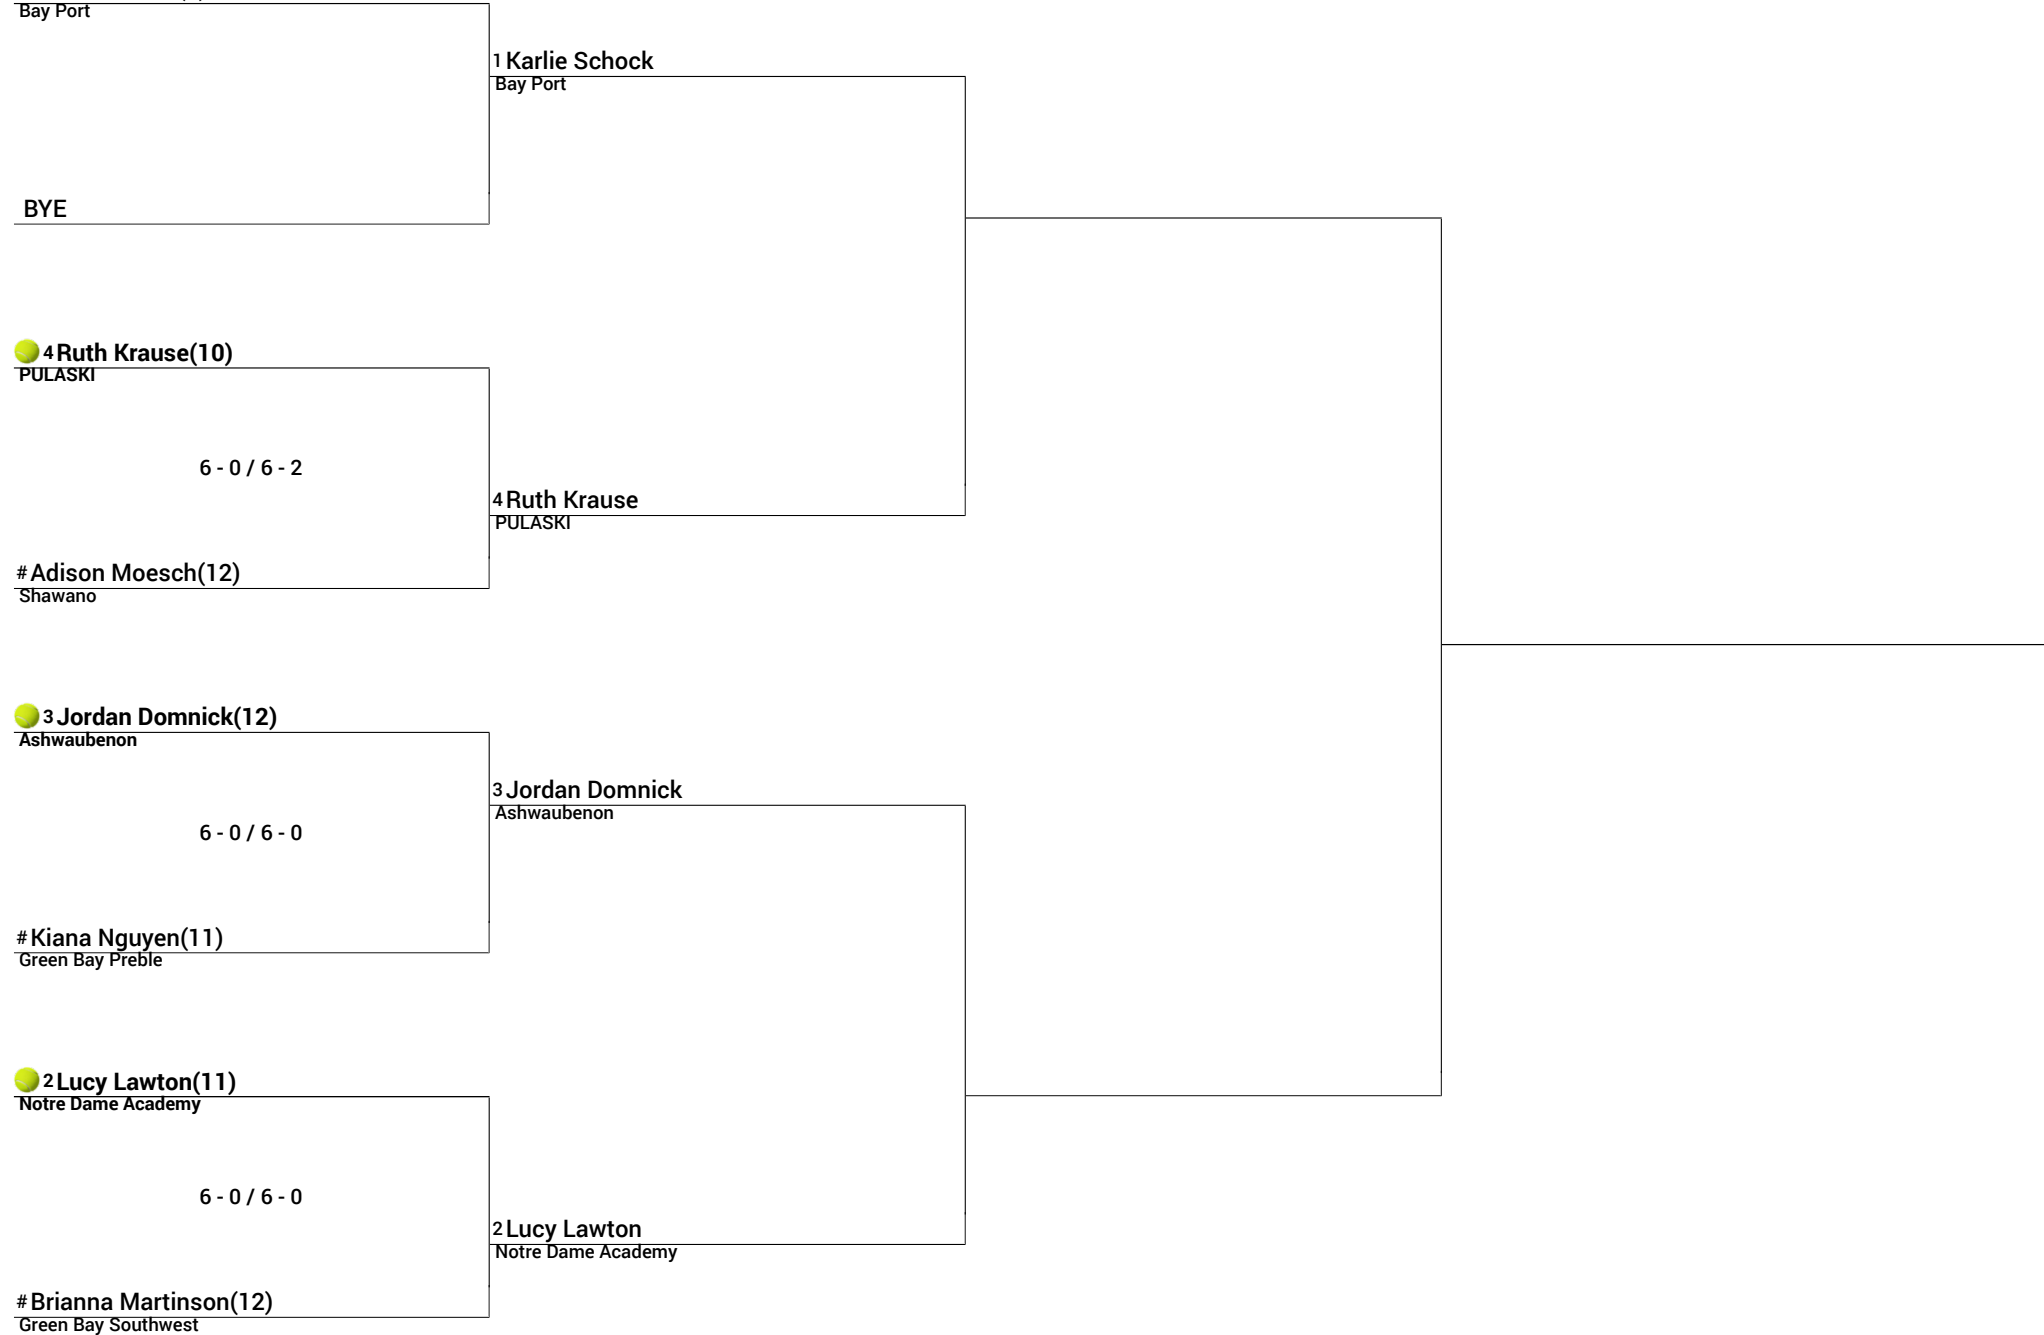

Kiana Nguyen(11)
Green Bay Preble

2 Lucy Lawton(11)
Notre Dame Academy

6 - 0 / 6 - 0

2 Lucy Lawton
Notre Dame Academy

Brianna Martinson(12)
Green Bay Southwest

WIAA Subsectionals-2023

Division: 1 Host: Notre Dame Subsectional Type: Singles Flight: 2