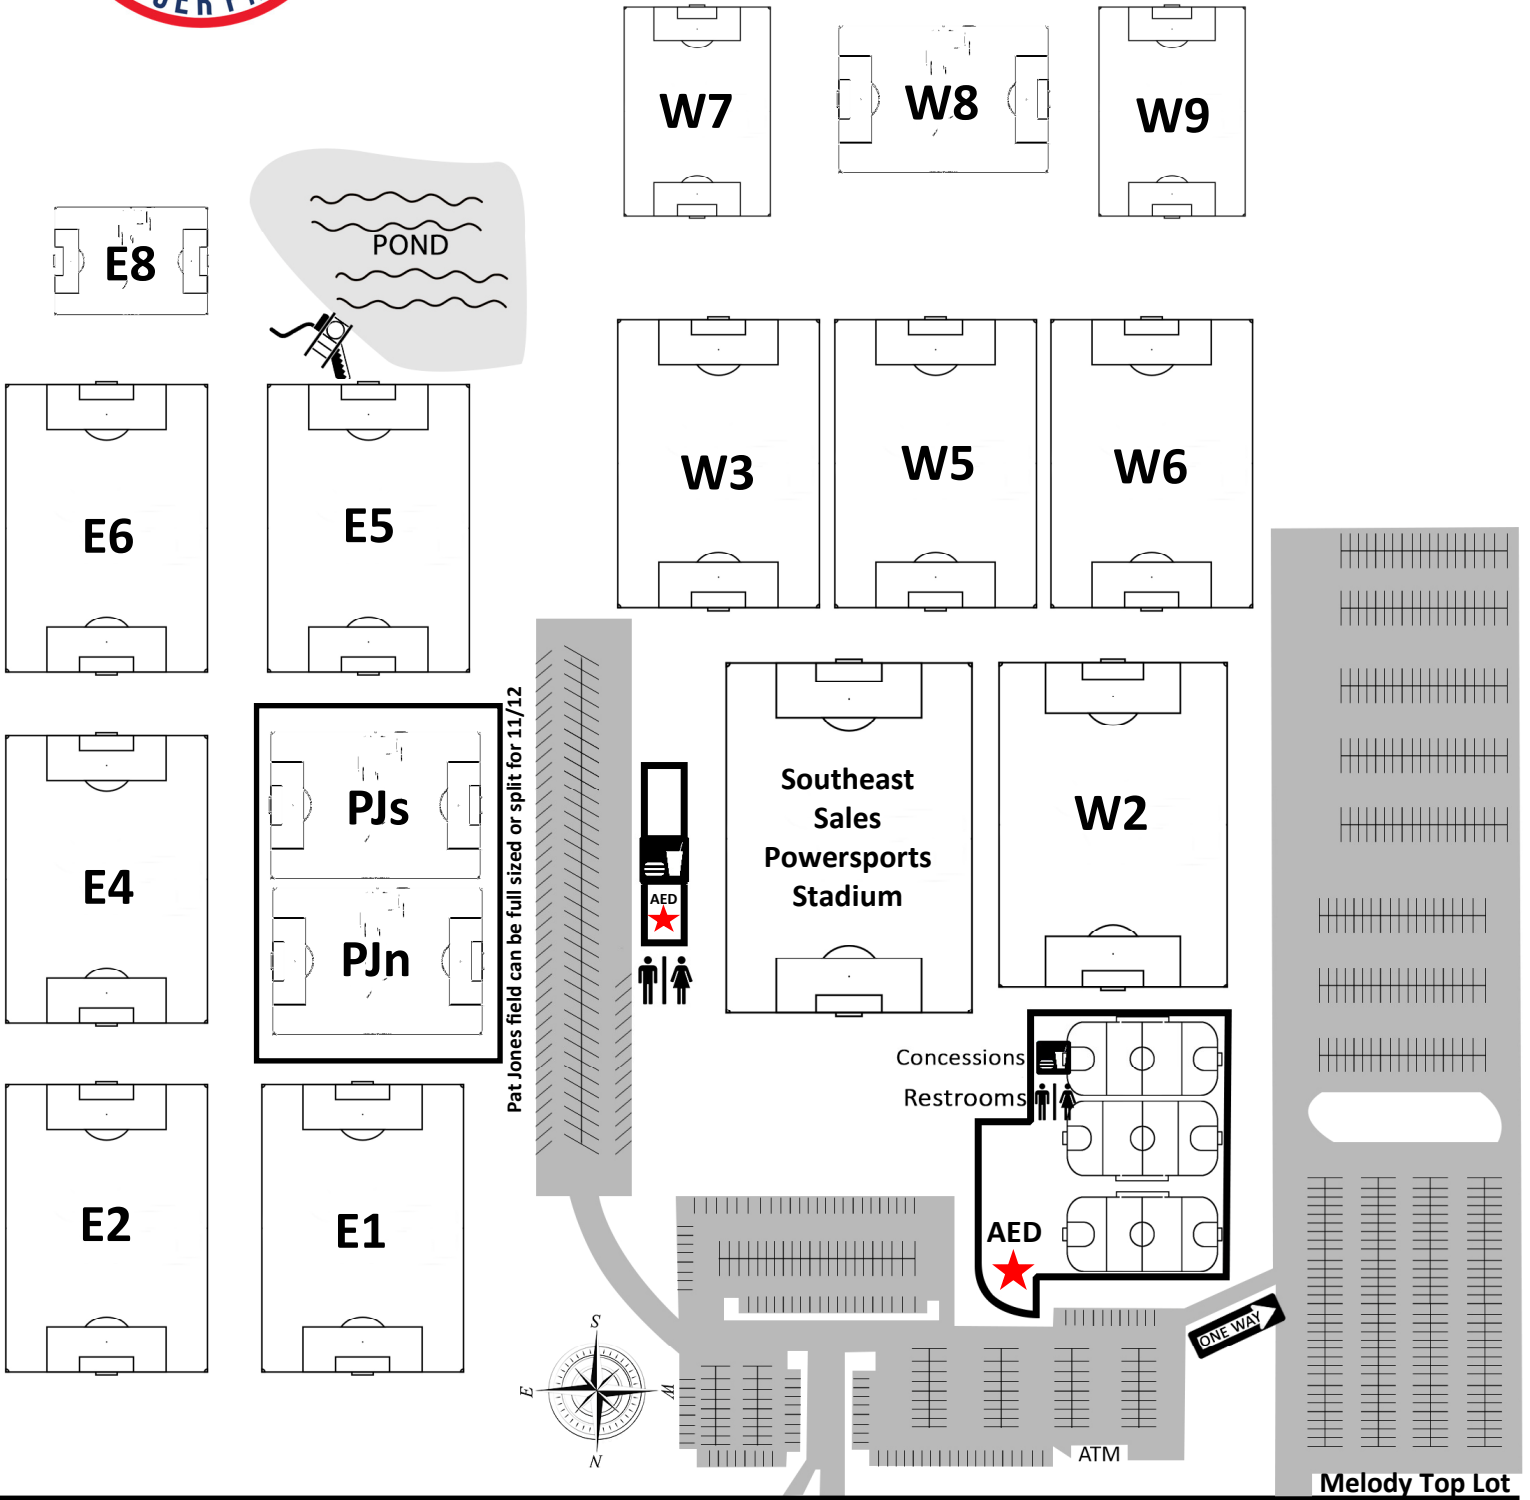

UIHLEIN SOCCER PARK FIELD MAP

GOOD HOPE ROAD

GOOD HOPE ROAD

Melody Top Lot