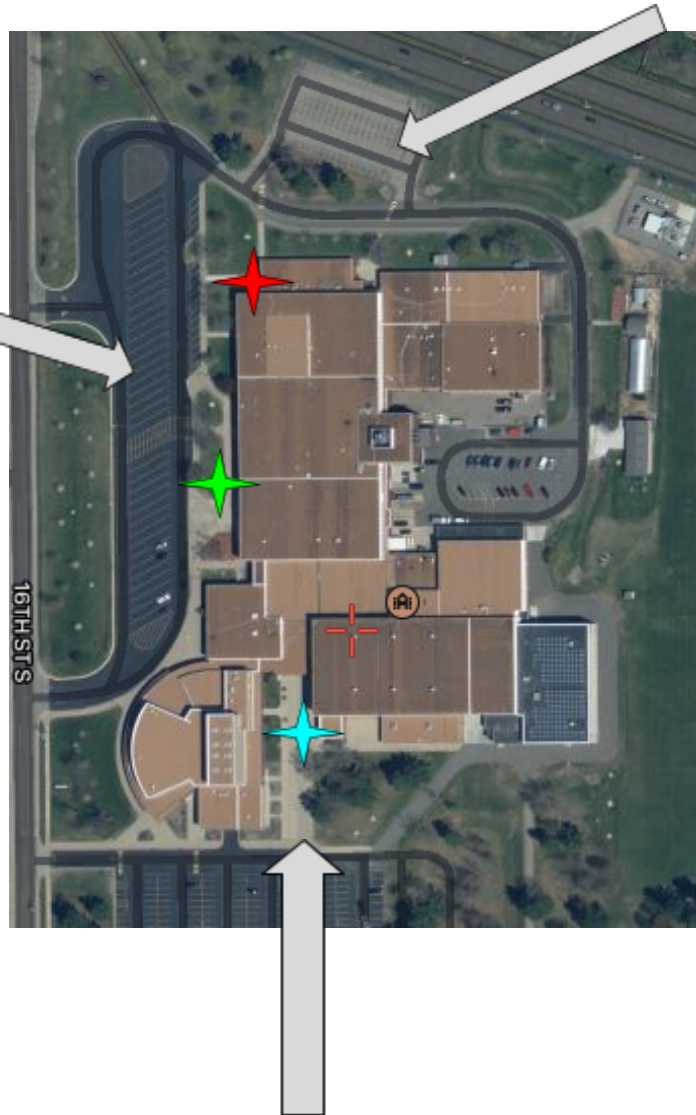

WIAA Personnel, Workers, Officials, should park in the North lot. Enter through Door “F”.

Buses, and School Vans will park in West Lot and athletes and team personnel will enter through the “Main Entrance”.

All spectator vehicles we park in the South-Student Lot and enter the building through entrance “JJ”.