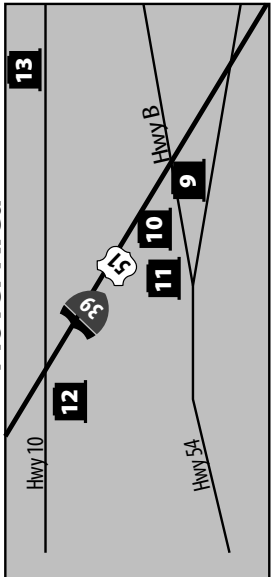

Plover Area