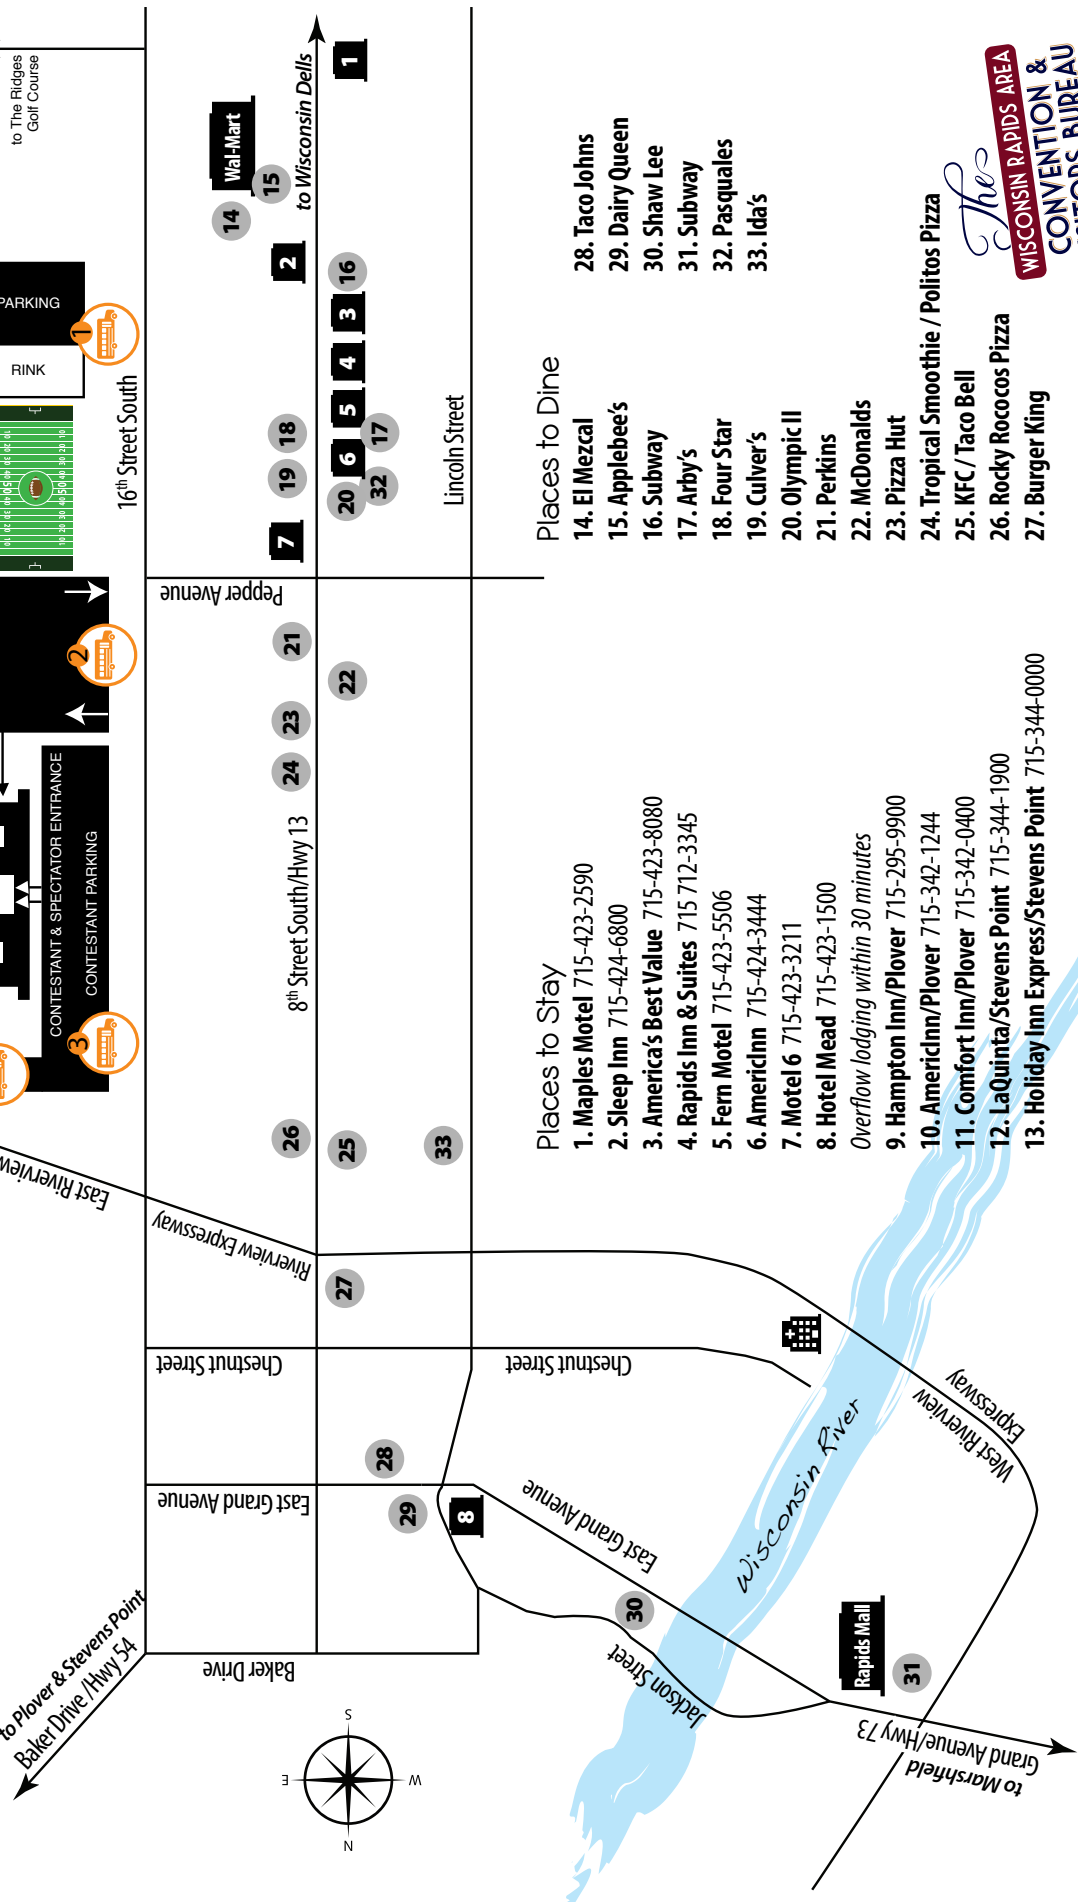

Welcome to the Wisconsin Rapids Area!

Dining Guide/Places to Stay

*not to scale

Visit www.VisitWisRapids.com for other local events, attractions and dining options.

Places to Stay

1. Maples Motel 715-423-2590
  2. Sleep Inn 715-424-6800
  3. America's Best Value 715-423-8080
  4. Rapids Inn & Suites 715-712-3345
  5. Fern Motel 715-423-5506
  6. AmericInn 715-424-3444
  7. Motel 6 715-423-3211
  8. Hotel Mead 715-423-1500
2. *Overflow lodging within 30 minutes*
9. Hampton Inn/Plover 715-295-9900
  10. AmericInn/Plover 715-342-1244
  11. Comfort Inn/Plover 715-342-0400
  12. LaQuinta/Stevens Point 715-344-1900
  13. Holiday Inn Express/Stevens Point 715-344-0000

Places to Dine

14. El Mezcal
15. Applebee's
16. Subway
17. Arby's
18. Four Star
19. Culver's
20. Olympic II
21. Perkins
22. McDonalds
23. Pizza Hut
24. Tropical Smoothie / Politos Pizza
25. KFC / Taco Bell
26. Rocky Rococos Pizza
27. Burger King