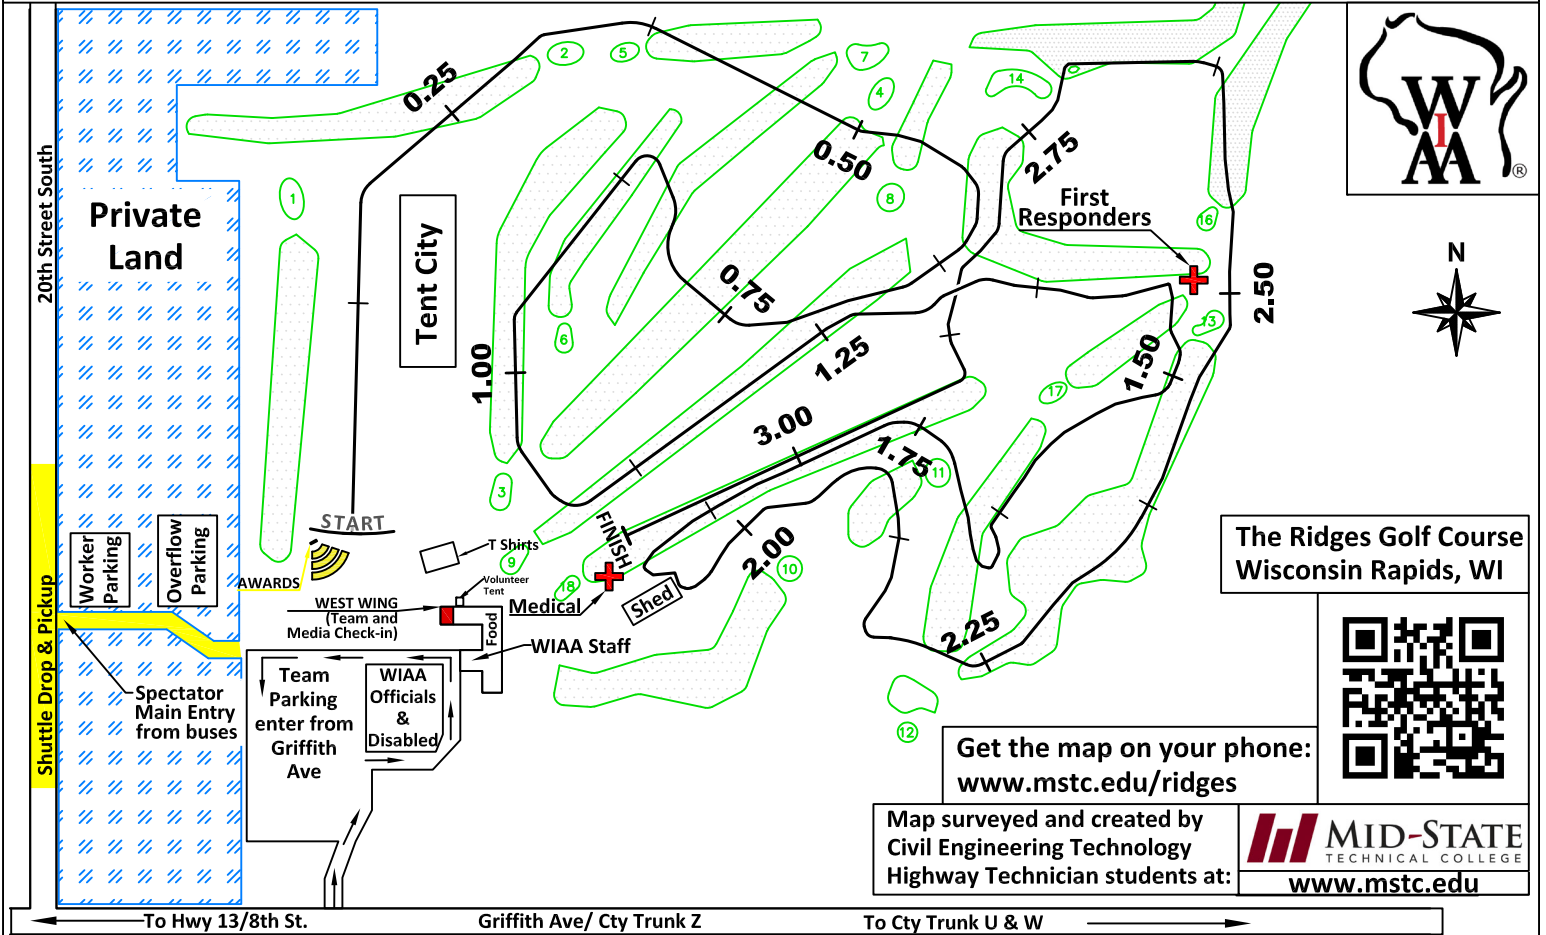

# WIAA State 5000m Cross Country Course

## 5000m Course Profile