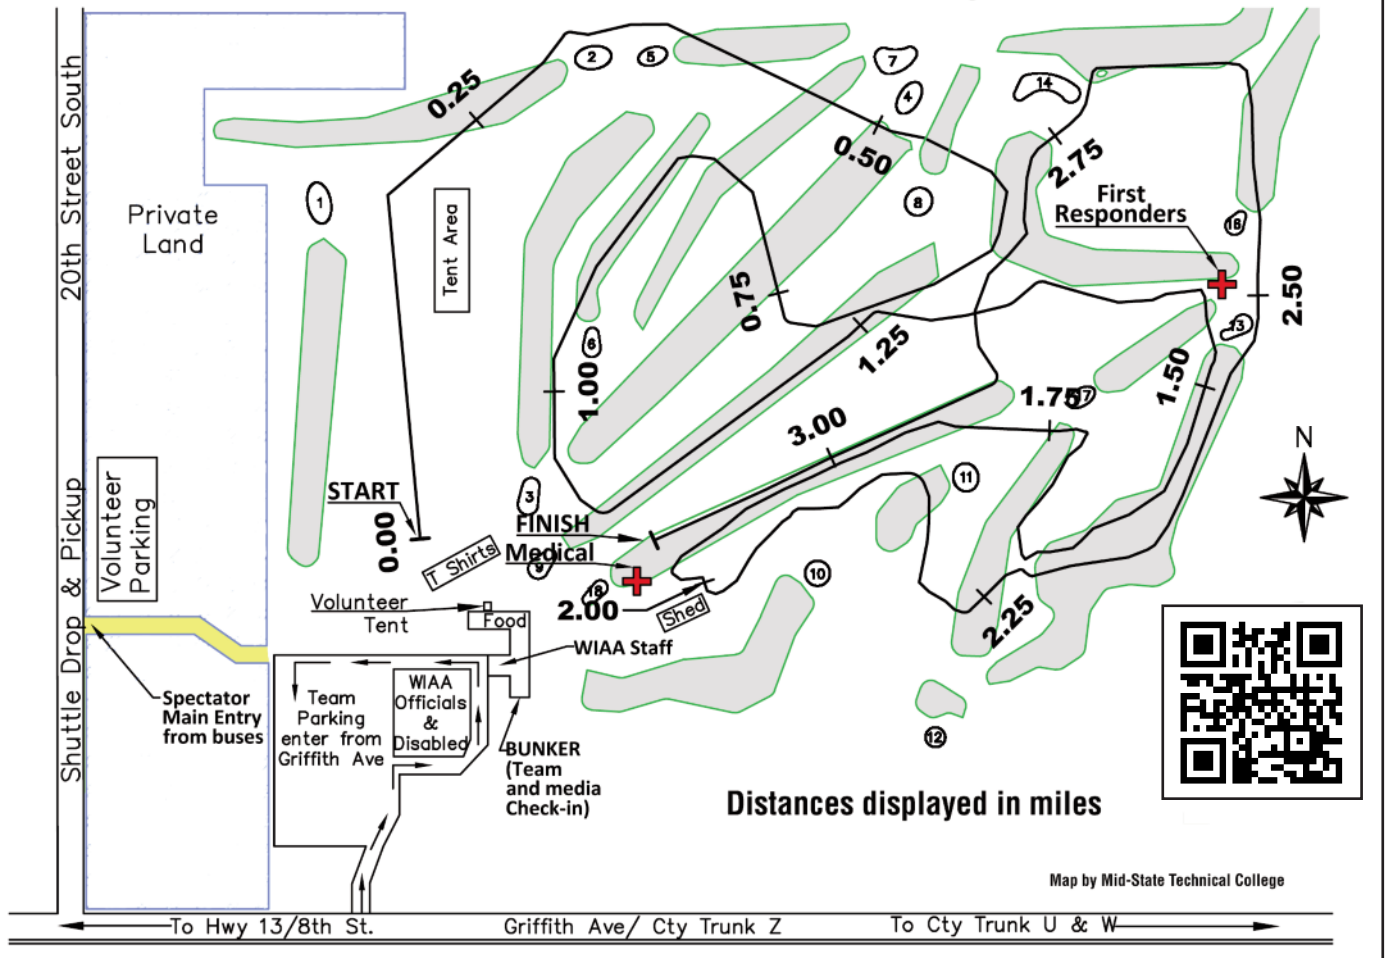

WIAA State 5000m Cross Country Course

5000m Course Profile