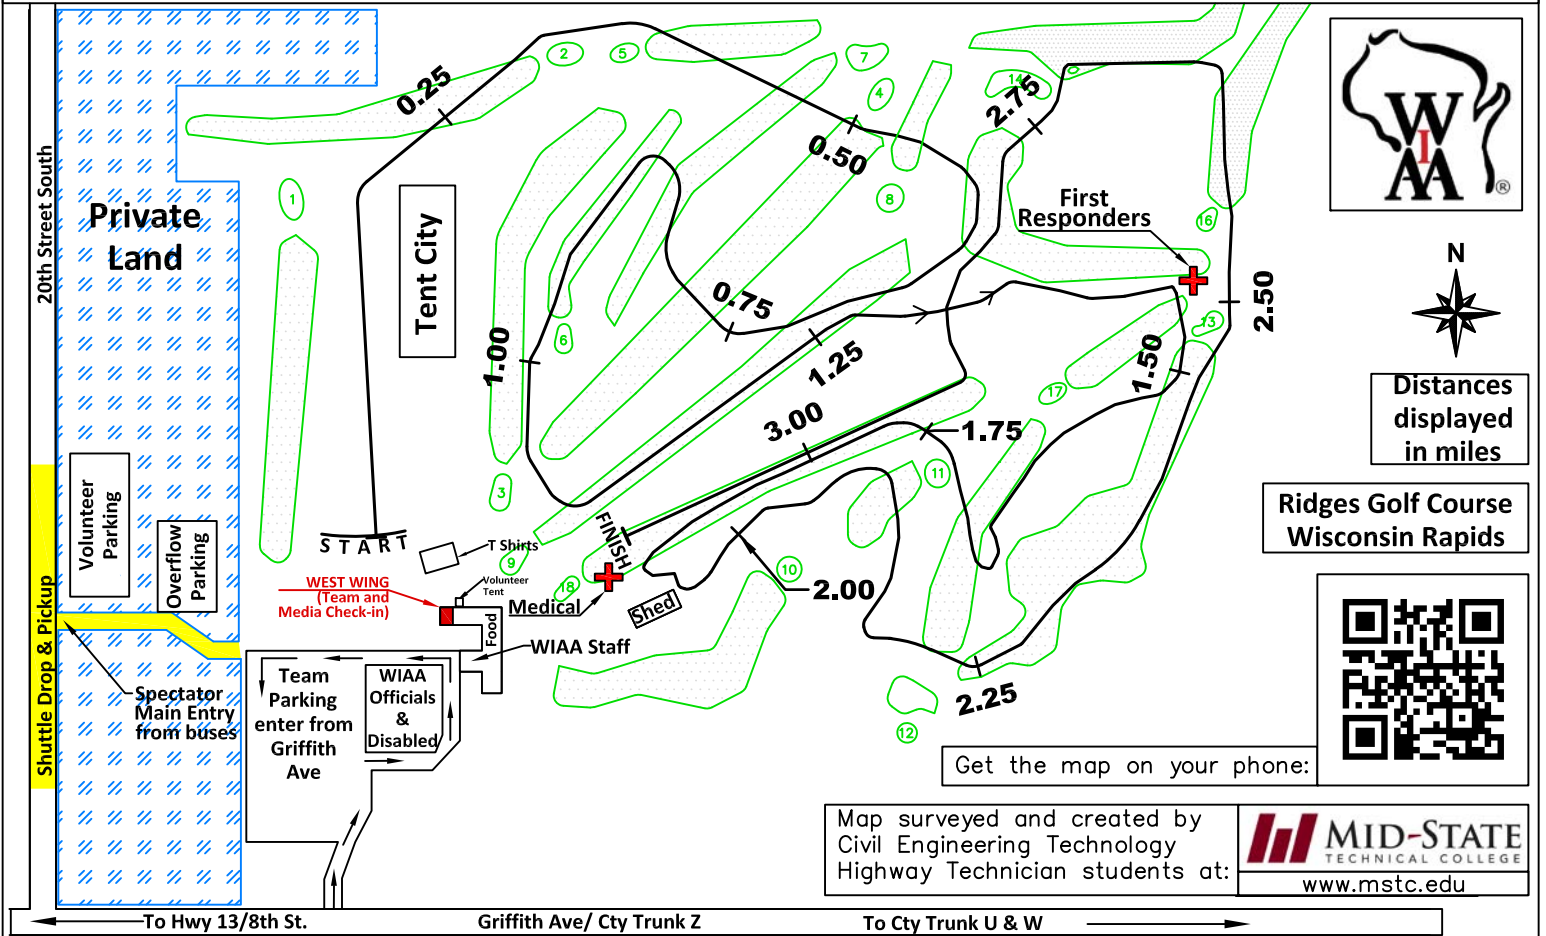

WIAA State 5000m Cross Country Course

5000m Course Profile