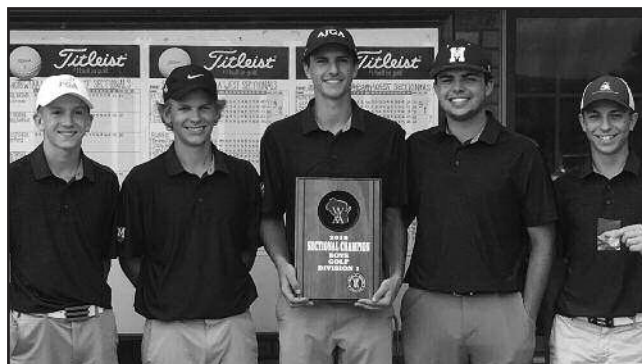

THE TEAMS – DIVISION 1

Kettle Moraine

Day 1		Day 2		Total
9	18	27	36	

- Kyle Loose (12)
- Nick Vinopal (12)
- Kody Koehn (11)
- Ben Pausa (9)
- Harrison Ersbo (12)
- Zach White (10)

Coach John Sams

Marquette University H.S.