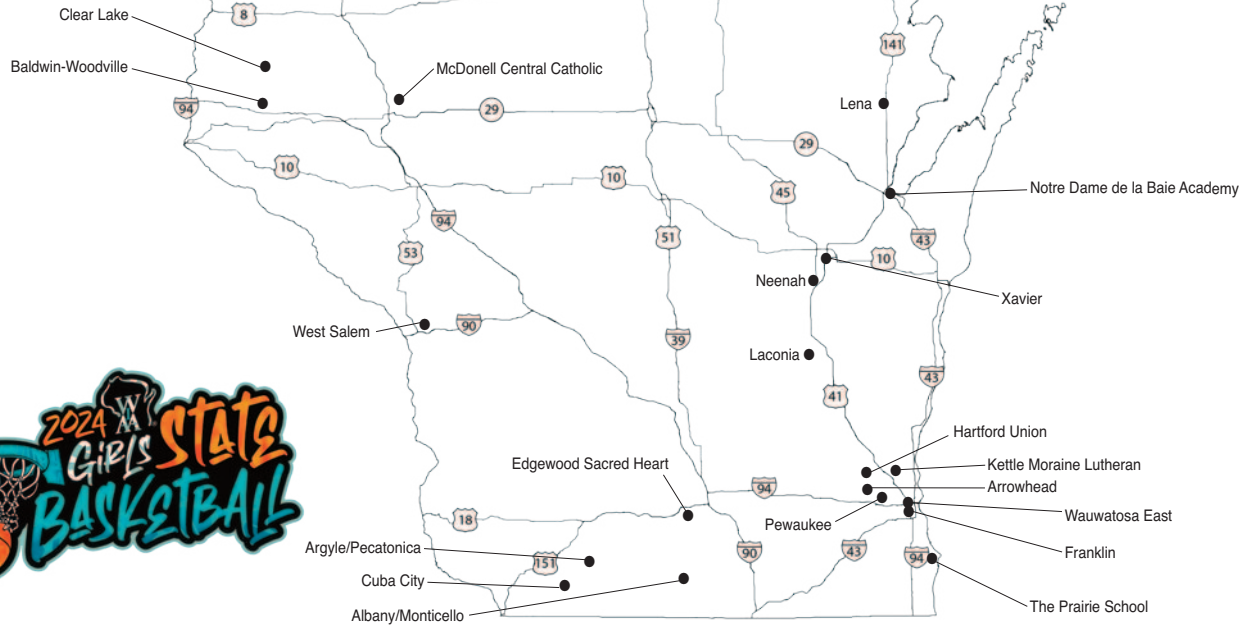

WHERE THEY COME FROM . . .

Argyle/Pecatonica ORIOLES

Six Rivers East Conference

2023-24 Results

Regular Season Record: 21-1

Conference Record: 8-0

Conference Place: 1st Place

Complete Season Record: 26-1