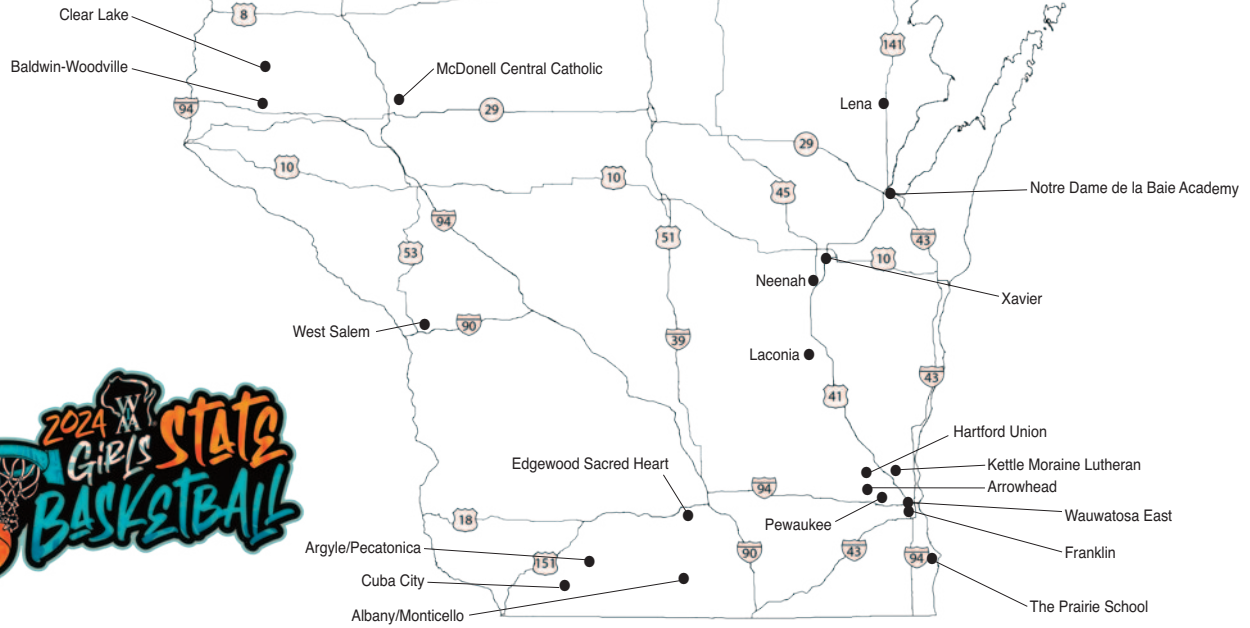

WHERE THEY COME FROM . . .

2023-24 Results

Regular Season Record: 22-2

Conference Record: 14-0

Conference Place: 1st Place

Complete Season Record: 26-2

Opponent	W/L	Score
Oostburg	W	82-78
Xavier	W	60-45
Watertown	W	56-32
The Prairie School	W	72-53
Lomira	W	83-37
Mayville	W	97-12
North Fond du Lac	W	82-35
Randolph	W	76-29
Omro	W	76-31
Saint Mary's Springs Academy	W	73-20
San Jose Prep (FL)	W	55-47
Mainland (FL)	L	49-61 (ot)
Westminster Academy (FL)	W	54-49
Campbellsport	W	96-16
Lomira	W	79-31
Edgewood Sacred Heart	L	49-50
North Fond du Lac	W	80-32
Winnebago Lutheran Academy	W	66-63
Mayville	W	108-21
Omro	W	64-47
Campbellsport	W	91-24
Saint Mary's Springs Academy	W	66-33
Waupun	W	68-44
Winnebago Lutheran Academy	W	72-64
Crivitz*	W	82-27
Bonduel*	W	47-30
Saint Mary Catholic#	W	71-53
Sheboygan Lutheran#	W	69-58