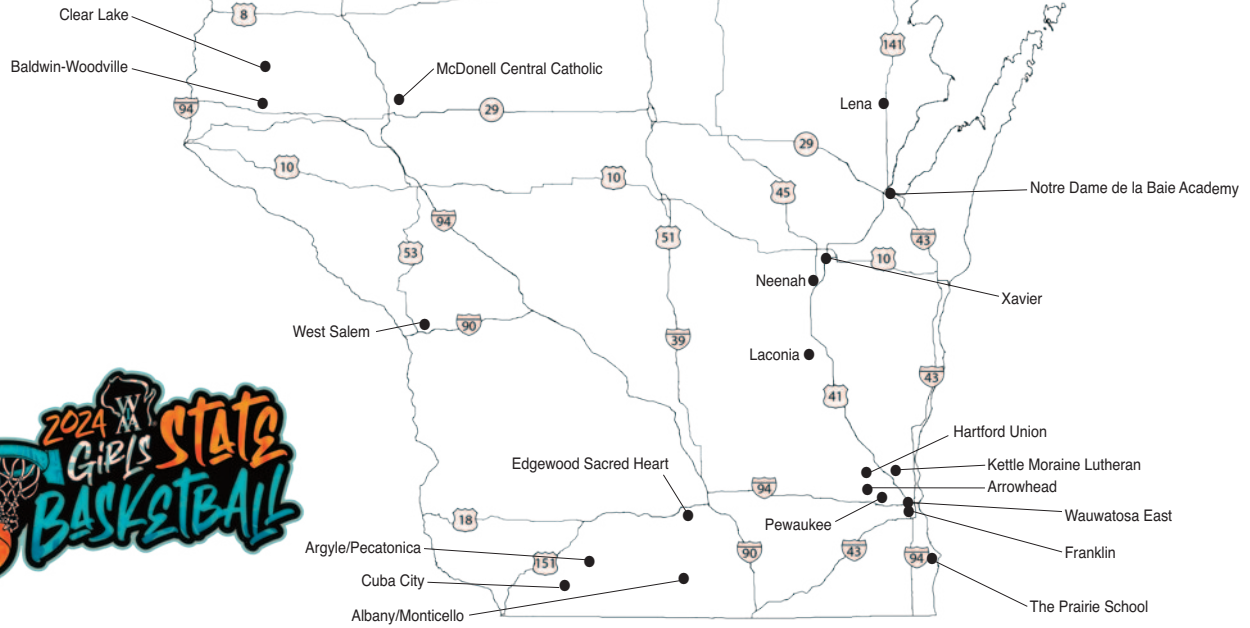

WHERE THEY COME FROM . . .

2023-24 Results

Regular Season Record: 23-1

Conference Record: 12-0

Conference Place: 1st Place

Complete Season Record: 27-1

Opponent	W/L	Score
Notre Dame de la Baie Academy	W	60-52
Hortonville	W	73-56
Brookfield East	W	71-64 (ot)
West Allis Central	W	92-8
New Berlin West	W	73-30
South Milwaukee	W	86-14
Homestead	W	67-53
Greendale	W	71-41
Wisconsin Lutheran	W	62-47
McFarland	W	82-46
Oak Creek	W	75-45
Kimberly	W	71-53
New Berlin Eisenhower	W	86-28
Piux XI Catholic	W	65-35
Nazareth Academy (IL)	L	43-44
New Berlin West	W	69-16
West Allis Central	W	70-3
Greendale	W	96-28
Cudahy	W	81-20
New Berlin Eisenhower	W	65-29
Piux XI Catholic	W	78-57
Wisconsin Lutheran	W	74-56
Whitnall	W	82-25
Arrowhead	W	80-61
Milwaukee Lutheran*	W	97-25
Cedarburg*	W	80-35
Grafton#	W	64-40
Beaver Dam#	W	77-61