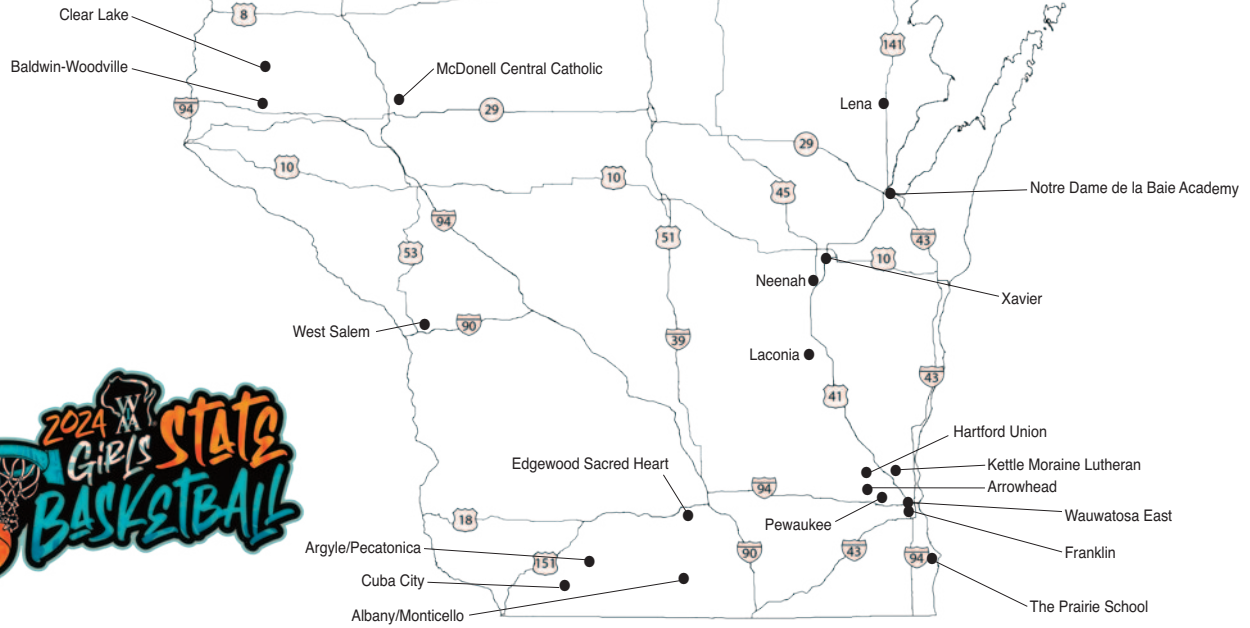

WHERE THEY COME FROM . . .

Arrowhead WARHAWKS

Classic Eight Conference

2023-24 Results

Regular Season Record: 21-3

Conference Record: 14-0

Conference Place: 1st Place

Complete Season Record: 25-3

Opponent	W/L	Score
Oshkosh West	W	71-40
Menomonee Falls	W	92-53
Edgewood Sacred Heart	W	64-54
Neenah	W	69-68
Kettle Moraine	W	75-51
Waukesha North/South	W	101-39
Muskego	W	67-45
Oconomowoc	W	53-34
Homestead	L	57-59
Cuba City	W	60-51
Waunakee	W	70-52
Catholic Memorial	W	72-57
Xavier	W	65-24
Waukesha North/South	W	73-26
Mukwonago	W	61-16
Nazareth Academy (IL)	L	45-52
Oconomowoc	W	60-33
Kettle Moraine	W	61-38
Waukesha West	W	67-31
Waukesha West	W	67-49
Muskego	W	63-48
Mukwonago	W	60-32
Catholic Memorial	W	75-56
Pewaukee	L	61-80
Waukesha North/South*	W	81-30
Mukwonago*	W	69-45
Verona Area#	W	49-41
Oregon#	W	65-54