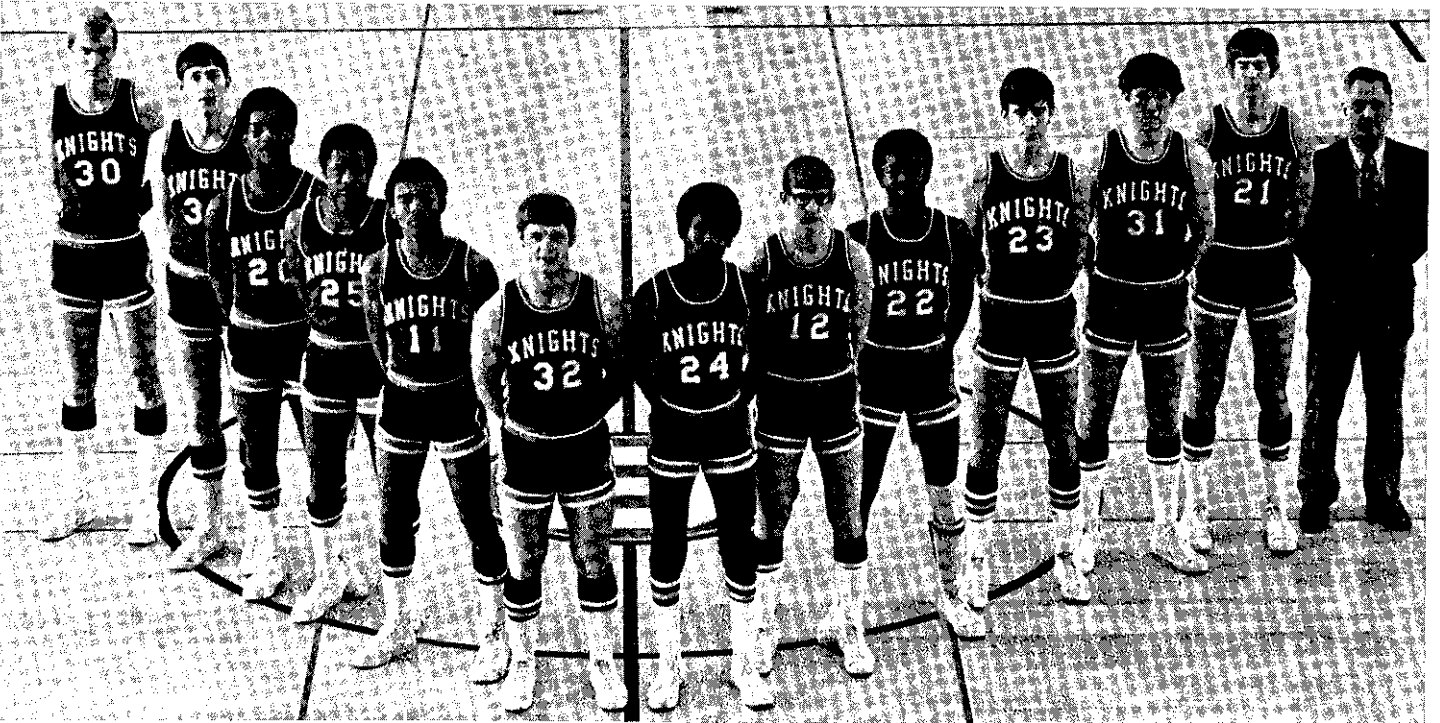

Attendance in the tournament program in 1973 amounted to 379,994, including 71,489 at the State and 308,505 prior to the State. The State total was down from the previous year's 71,489 but it was expected since there were additional changes in seating arrangements. The pre-State figure was down from the previous year's 328,332.

Regular season play during 1972-73 saw no Class A schools compile a perfect season. The best records were once-beaten marks posted by Delavan-Darien (losing its last game of the year), Mosinee, Neocosa, New Richmond and Valders. There were two schools with undefeated status in Class B — Bloomington and Cambria. Losing only once among the smaller schools in the regular season were Colfax, Luck, Marshall, McFarland, Monticello, New Lisbon, Port Edwards and Waterloo.

Tournament Paid Attendance Figures

PRE-STATE	STATE	TOTAL
1960 253,667	76,930	330,607
1961 278,481	75,780	354,231
1962 267,980	74,126	342,106
1963 261,064	70,964	332,028
1964 278,294	73,103	351,397
1965 305,560	75,606	381,166
1966 306,604	76,330	382,934
1967 305,747	76,825	382,625
1968 338,163	79,744	417,907
1969 341,831	80,421	422,252
1970 362,217	82,698	444,915
1971 355,233	81,100	436,333
1972 328,332	72,882	401,214
1973 308,505	71,489	379,994

STATE BASKETBALL CHAMPIONS