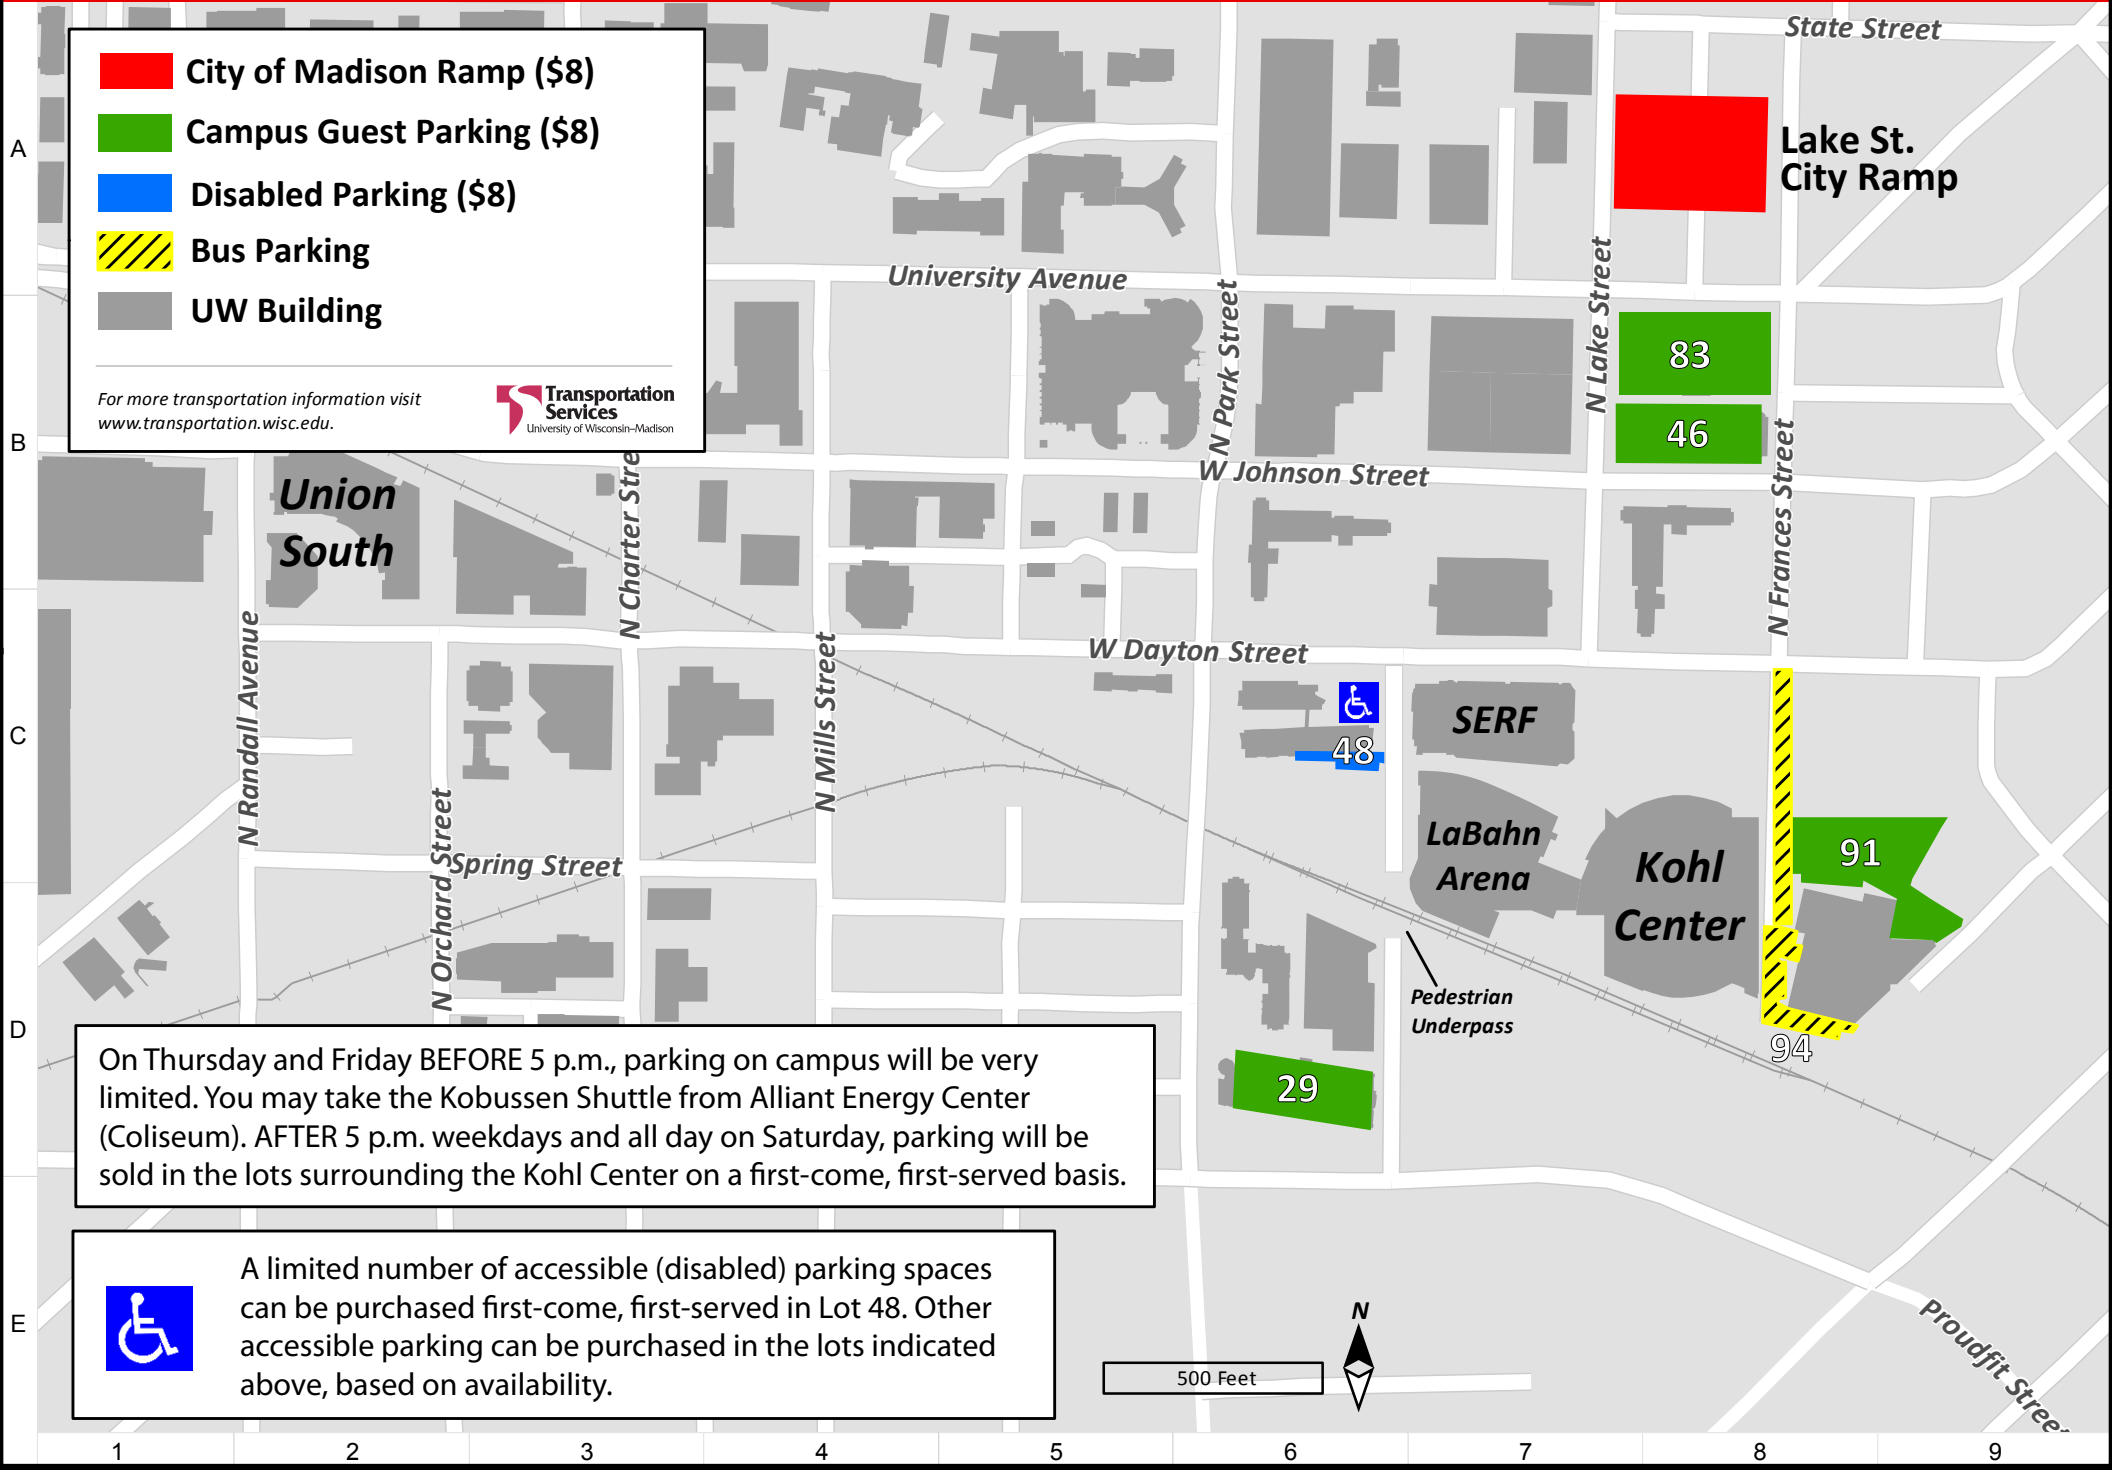

-  **City of Madison Ramp (\$8)**
-  **Campus Guest Parking (\$8)**
-  **Disabled Parking (\$8)**
-  **Bus Parking**
-  **UW Building**

For more transportation information visit [www.transportation.wisc.edu](http://www.transportation.wisc.edu).

On Thursday and Friday BEFORE 5 p.m., parking on campus will be very limited. You may take the Kobussen Shuttle from Alliant Energy Center (Coliseum). AFTER 5 p.m. weekdays and all day on Saturday, parking will be sold in the lots surrounding the Kohl Center on a first-come, first-served basis.

 A limited number of accessible (disabled) parking spaces can be purchased first-come, first-served in Lot 48. Other accessible parking can be purchased in the lots indicated above, based on availability.