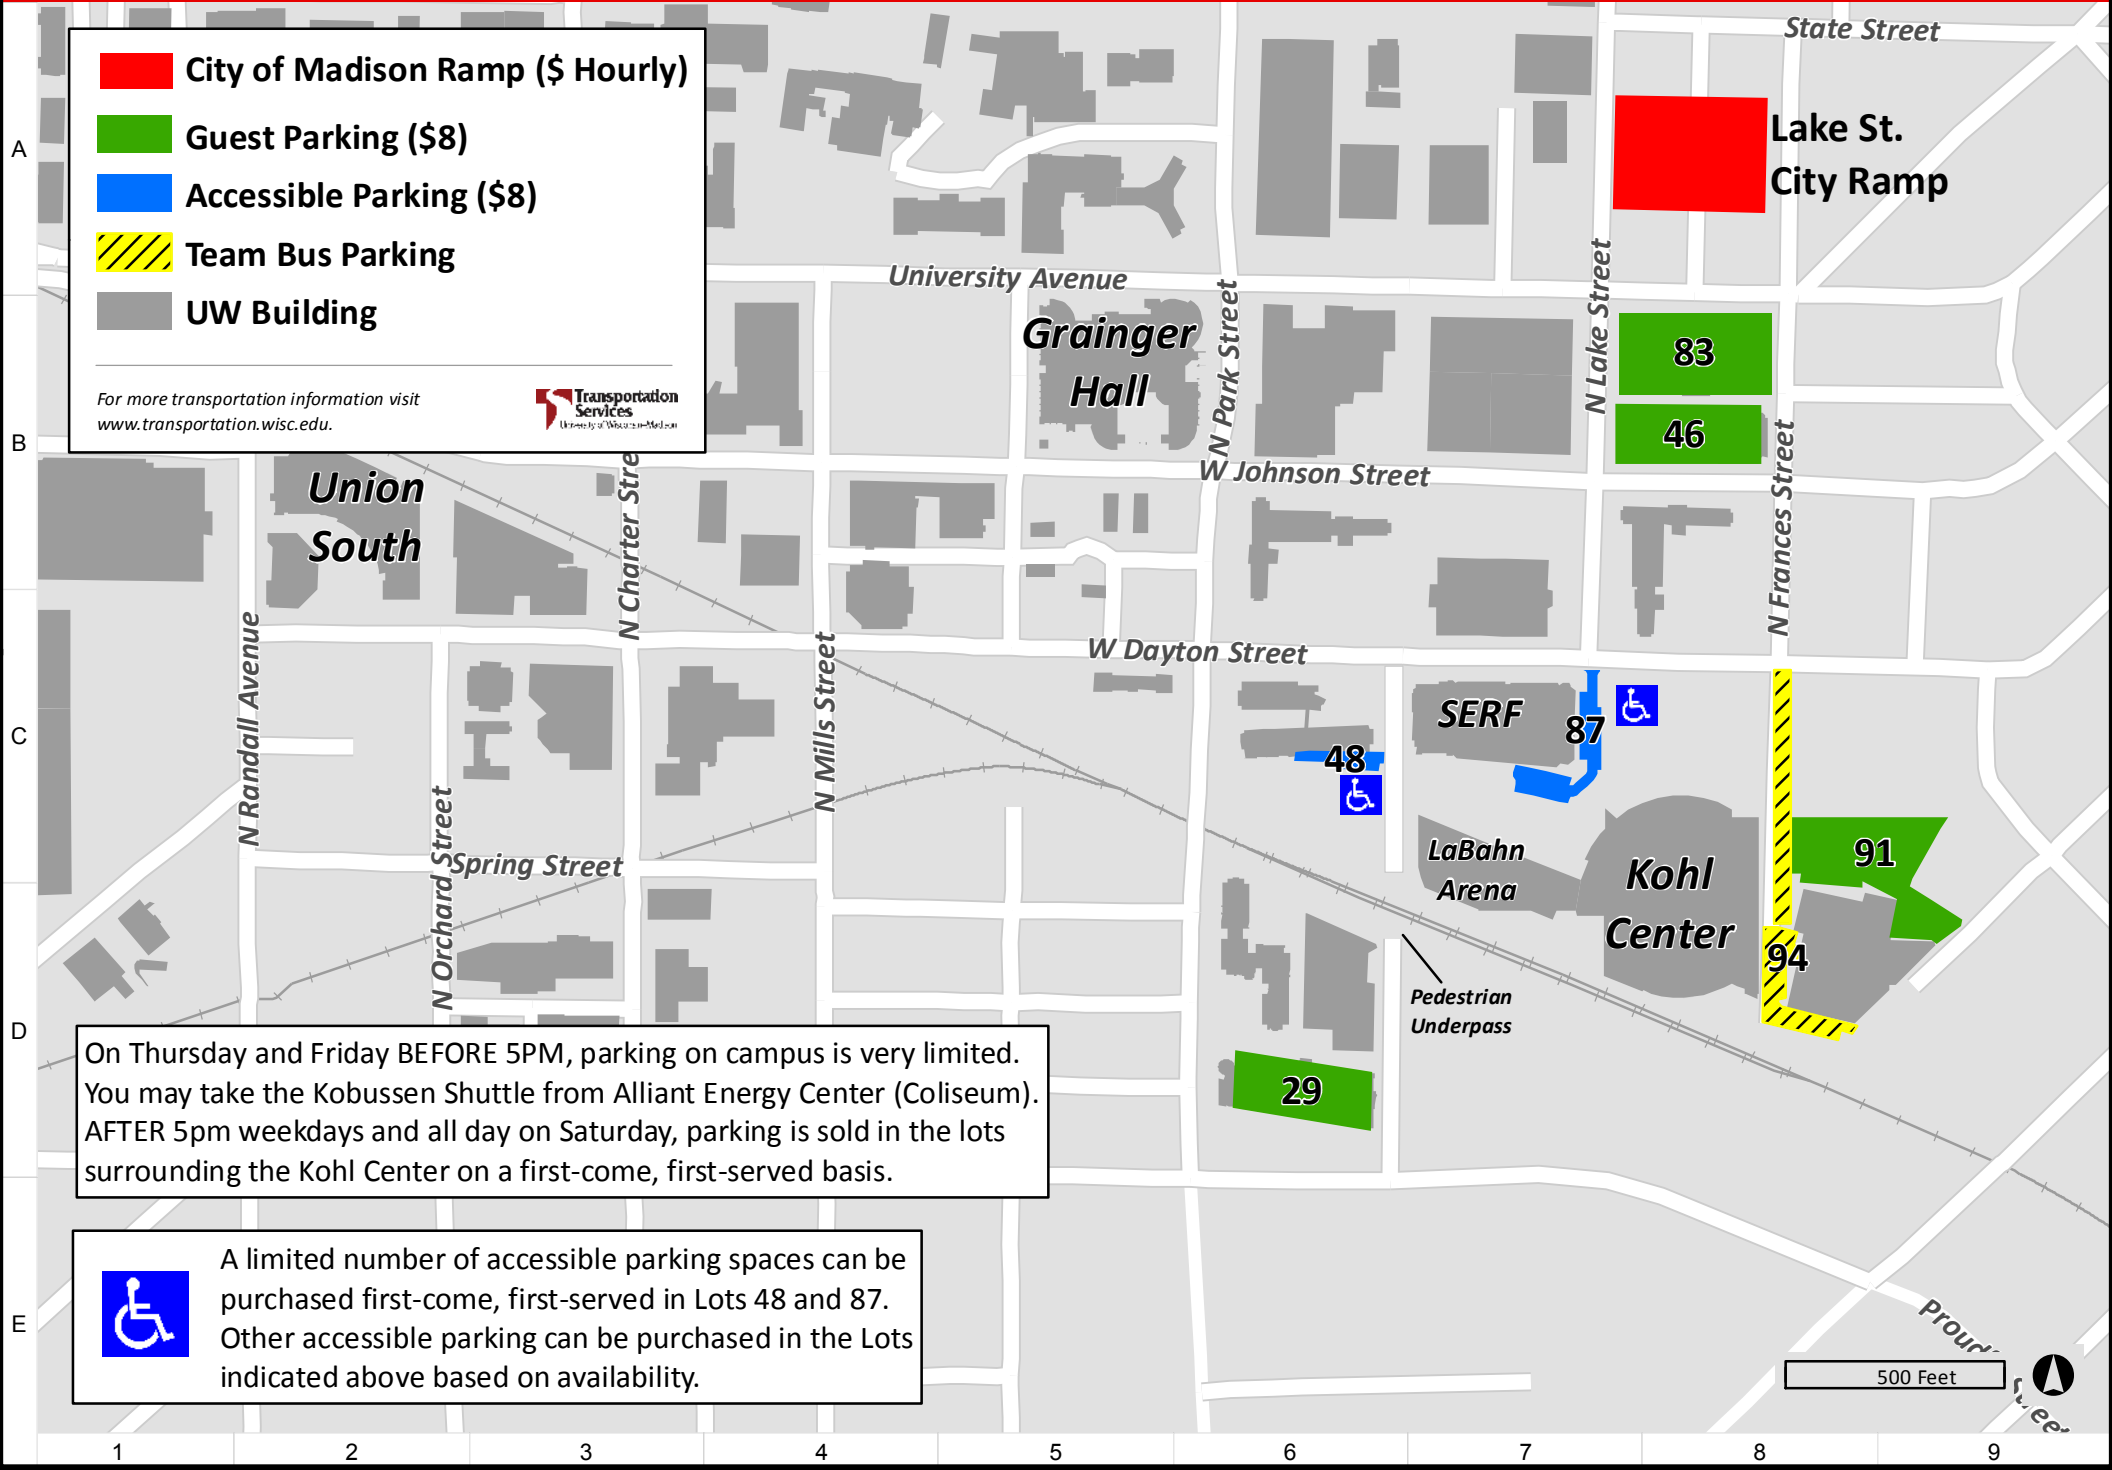

-  **City of Madison Ramp (\$ Hourly)**
-  **Guest Parking (\$8)**
-  **Accessible Parking (\$8)**
-  **Team Bus Parking**
-  **UW Building**

For more transportation information visit
www.transportation.wisc.edu.

On Thursday and Friday BEFORE 5PM, parking on campus is very limited. You may take the Kobussen Shuttle from Alliant Energy Center (Coliseum). AFTER 5pm weekdays and all day on Saturday, parking is sold in the lots surrounding the Kohl Center on a first-come, first-served basis.

 A limited number of accessible parking spaces can be purchased first-come, first-served in Lots 48 and 87. Other accessible parking can be purchased in the Lots indicated above based on availability.