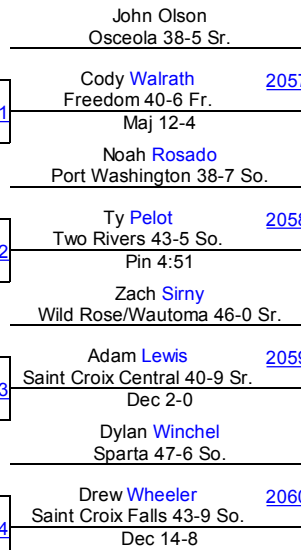

# D2-106

**Thursday - 7:15 p.m.**

**Fri. est. 11:15 a.m.**

**Friday 7:00 p.m.**

**Saturday 6:00 p.m.**