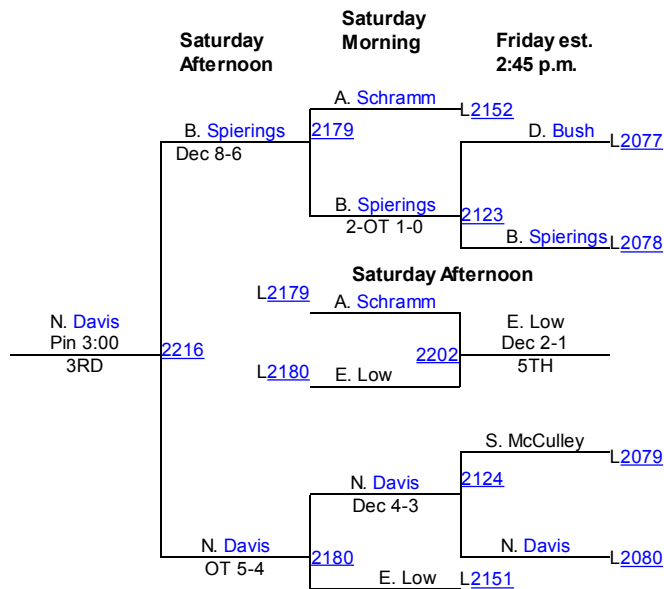

D2-132

Thursday - 7:15 p.m.

Fri. est. 11:15 a.m.

Friday 7:00 p.m.

Saturday 6:00 p.m.

D2-138

Thursday - 7:15 p.m.

Fri. est. 11:15 a.m.

Friday 7:00 p.m.

Saturday 6:00 p.m.