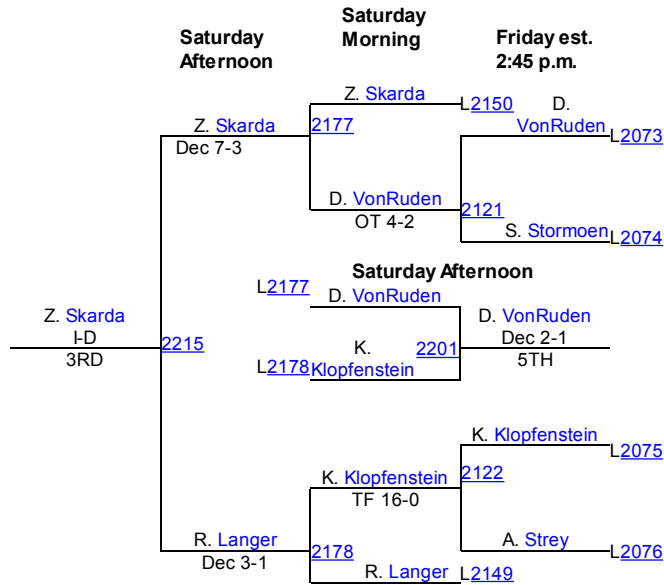

D2-132

Thursday - 7:15 p.m.

Fri. est. 11:15 a.m.

Friday 7:00 p.m.

Saturday 6:00 p.m.

D2-138

Thursday - 7:15 p.m.

Fri. est. 11:15 a.m.

Friday 7:00 p.m.

Saturday 6:00 p.m.