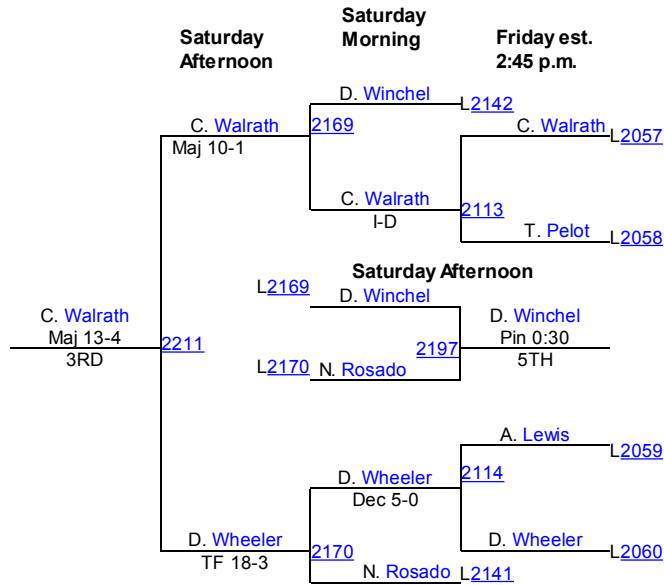

# D2-106

**Thursday - 7:15 p.m.**

**Fri. est. 11:15 a.m.**

**Friday 7:00 p.m.**

**Saturday 6:00 p.m.**

# D2-113

**Thursday - 7:15 p.m.**

**Fri. est. 11:15 a.m.**

**Friday 7:00 p.m.**

**Saturday 6:00 p.m.**