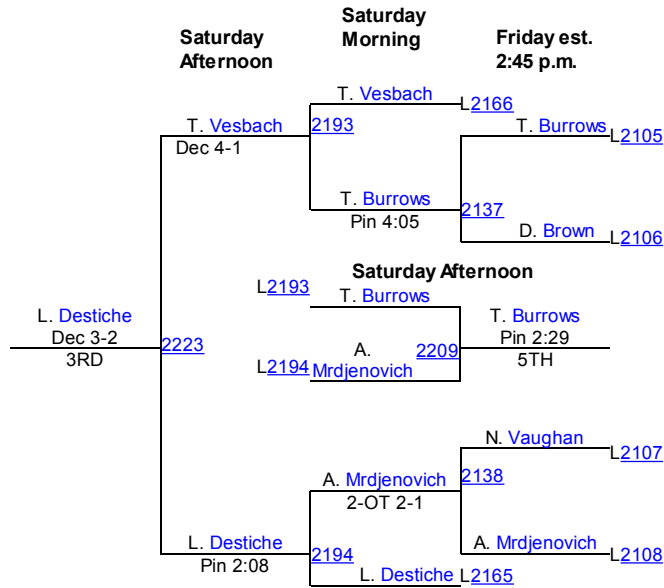

D2-220

D2-285