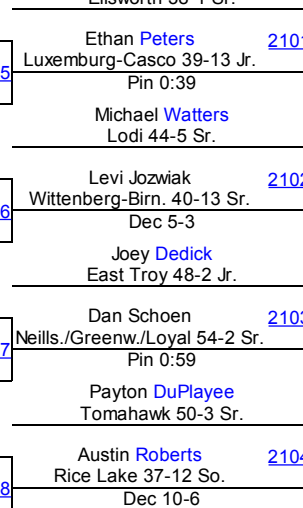

Fri. est. 11:15 a.m.