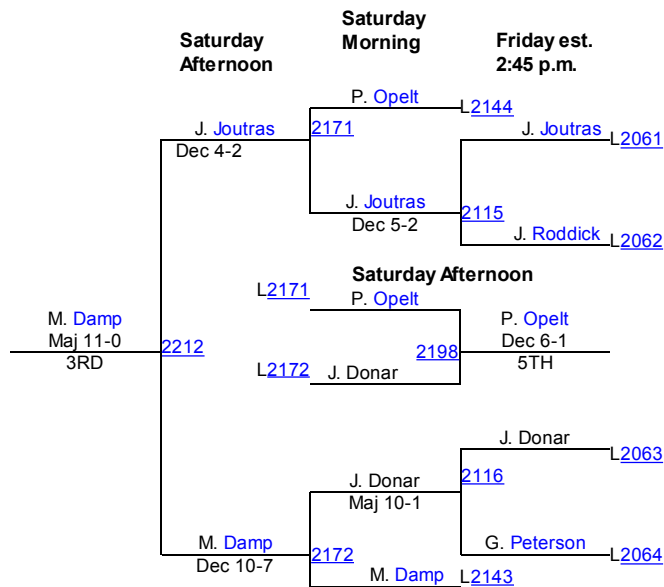

# D2-106

**Thursday - 7:15 p.m.**

**Fri. est. 11:15 a.m.**

**Friday 7:00 p.m.**

**Saturday 6:00 p.m.**

# D2-113

**Thursday - 7:15 p.m.**

**Fri. est. 11:15 a.m.**

**Friday 7:00 p.m.**

**Saturday 6:00 p.m.**