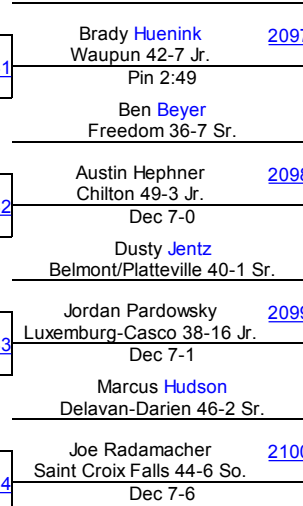

Fri. est. 11:15 a.m.