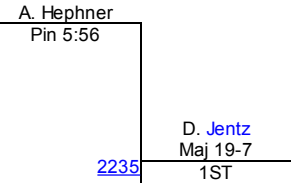

# D2-182

**Thursday - 7:15 p.m.**

**Fri. est. 11:15 a.m.**

**Friday 7:00 p.m.**

**Saturday 6:00 p.m.**