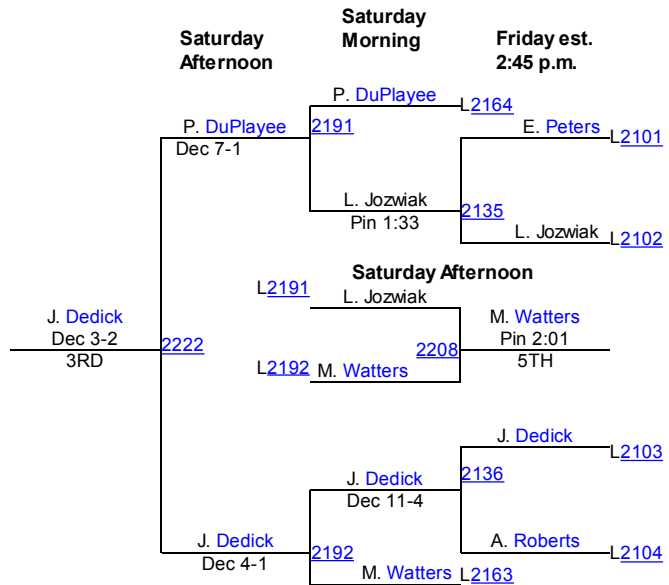

D2-182

Thursday - 7:15 p.m.

Fri. est. 11:15 a.m.

Friday 7:00 p.m.

Saturday 6:00 p.m.

D2-195

Thursday - 7:15 p.m.

Fri. est. 11:15 a.m.

Friday 7:00 p.m.

Saturday 6:00 p.m.