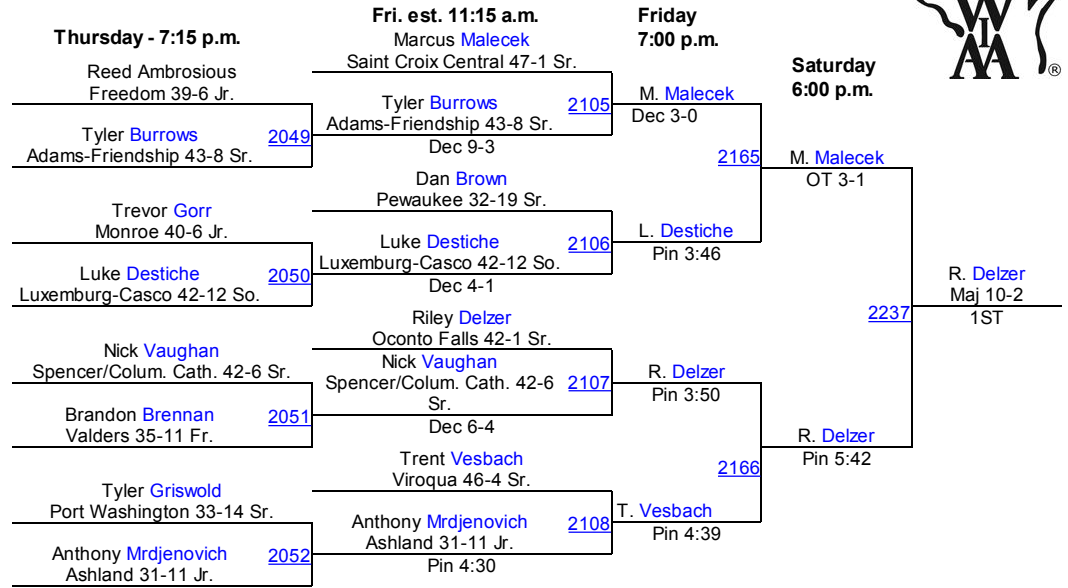

D2-220

D2-285