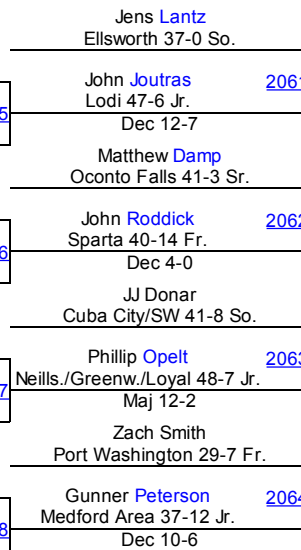

Fri. est. 11:15 a.m.