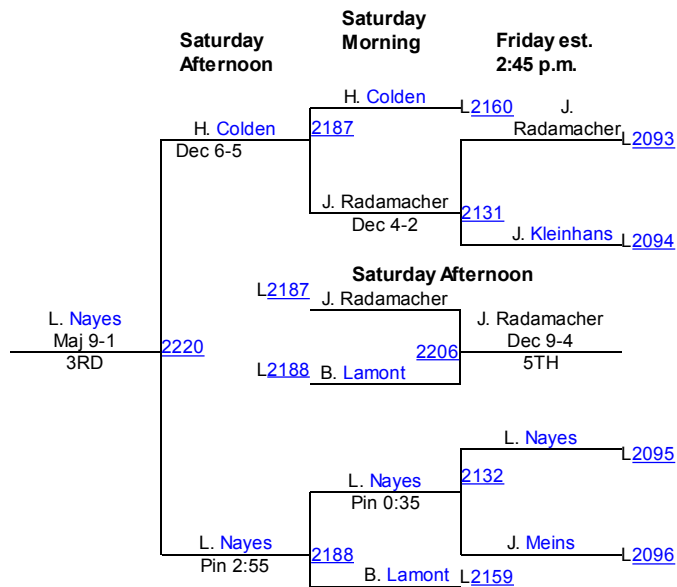

D2-160

Thursday - 7:15 p.m.

Fri. est. 11:15 a.m.

Friday 7:00 p.m.

Saturday 6:00 p.m.

J. Fox
OT 6-4
1ST

2233

D2-170

Thursday - 7:15 p.m.

Fri. est. 11:15 a.m.

Friday 7:00 p.m.

Saturday 6:00 p.m.

J. Morrissey
Maj 9-0
1ST

2234