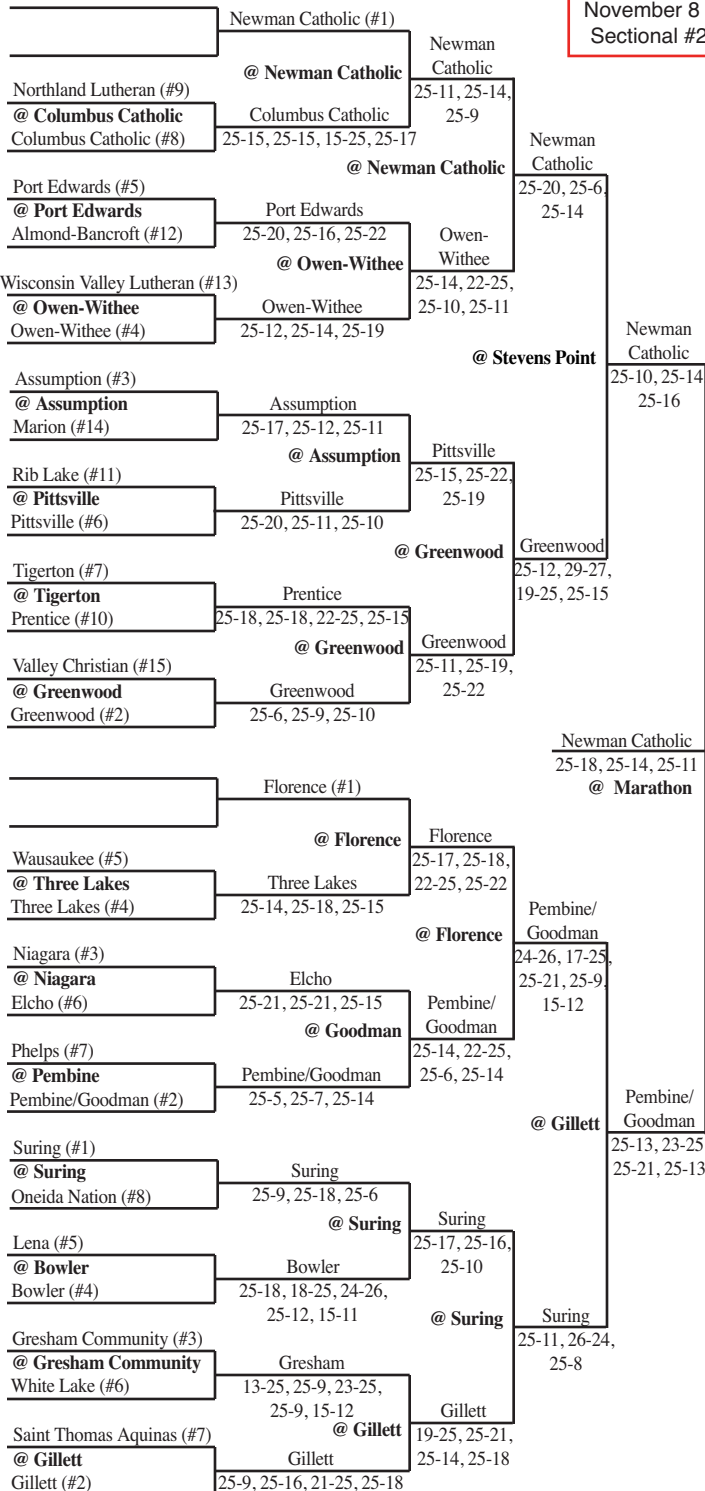

2013 Girls Volleyball Assignments – Division 4

The higher seeded team will host all rounds of the tournament that do not have a predetermined site unless their venue does not have appropriate facilities and seating.

Updated: 11/2 - 8:45 p.m.

SECTIONAL #2

SECTIONAL #4

Regionals			Sectionals	
Tues., Oct. 22	Thur., Oct. 24	Sat., Oct. 26	Thurs., Oct. 31	Sat., Nov. 2

Sectionals		Regionals		
Sat., Nov. 2	Thurs., Oct. 31	Sat., Oct. 26	Thur., Oct. 24	Tues., Oct. 22

ALL MATCHES AT 7 P.M. UNLESS OTHERWISE INDICATED

ALL MATCHES AT 7 P.M. UNLESS OTHERWISE INDICATED

WIAA State Tournament
November 8 - Semifinal Match
Sectional #2 vs. Sectional #4