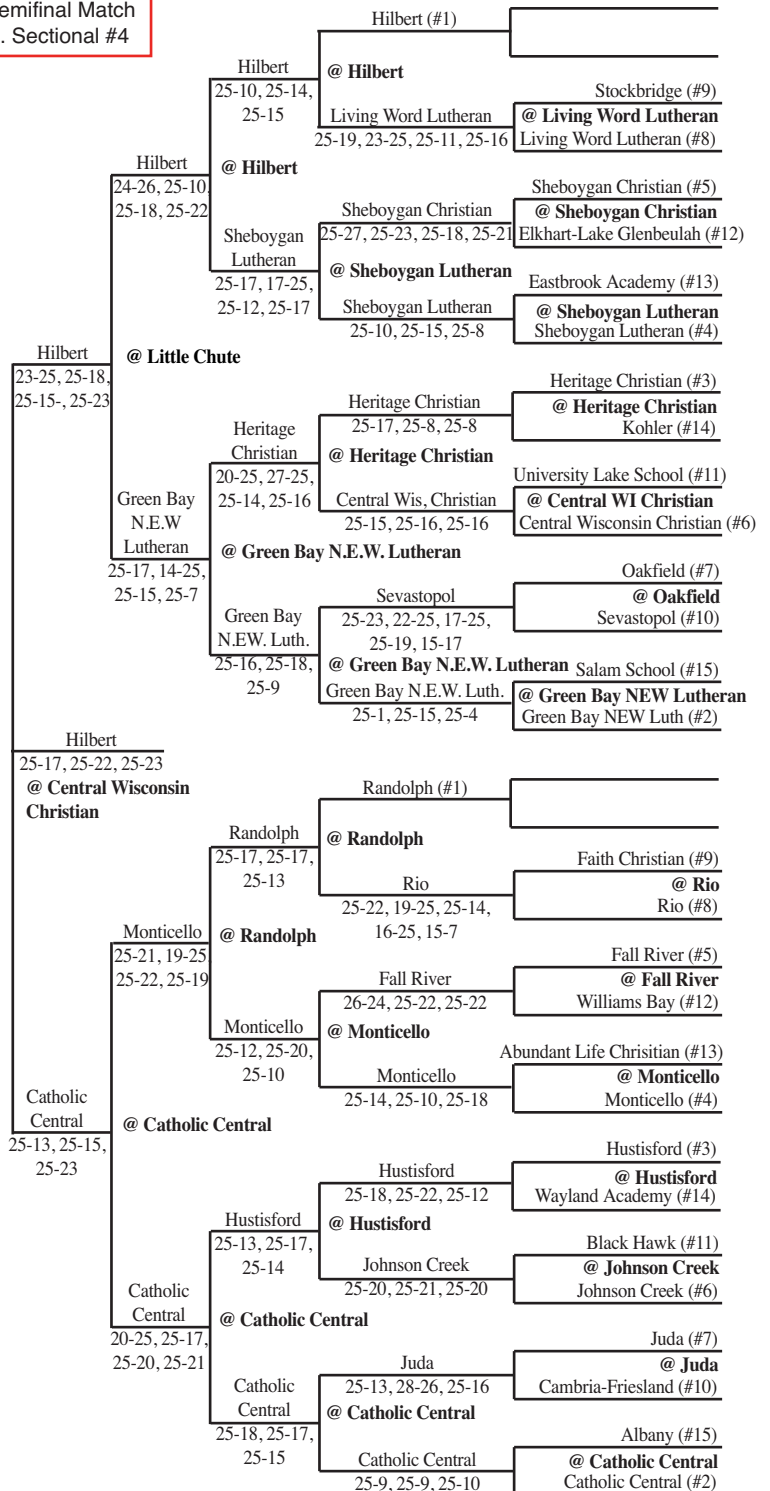

2013 Girls Volleyball Assignments – Division 4

The higher seeded team will host all rounds of the tournament that do not have a predetermined site unless their venue does not have appropriate facilities and seating.

Updated: 11/2 - 8:45 p.m.

SECTIONAL #2

SECTIONAL #4

Regionals			Sectionals	
Tues., Oct. 22	Thur., Oct. 24	Sat., Oct. 26	Thurs., Oct. 31	Sat., Nov. 2

Sectionals		Regionals		
Sat., Nov. 2	Thurs., Oct. 31	Sat., Oct. 26	Thur., Oct. 24	Tues., Oct. 22

ALL MATCHES AT 7 P.M. UNLESS OTHERWISE INDICATED

ALL MATCHES AT 7 P.M. UNLESS OTHERWISE INDICATED

WIAA State Tournament
 November 8 - Semifinal Match
 Sectional #2 vs. Sectional #4

2013 Girls Volleyball Assignments – Division 4

The higher seeded team will host all rounds of the tournament that do not have a predetermined site unless their venue does not have appropriate facilities and seating.

SECTIONAL #1

SECTIONAL #3

Regionals			Sectionals	
Tues., Oct. 22	Thur., Oct. 24	Sat., Oct. 26	Thurs., Oct. 31	Sat., Nov. 2