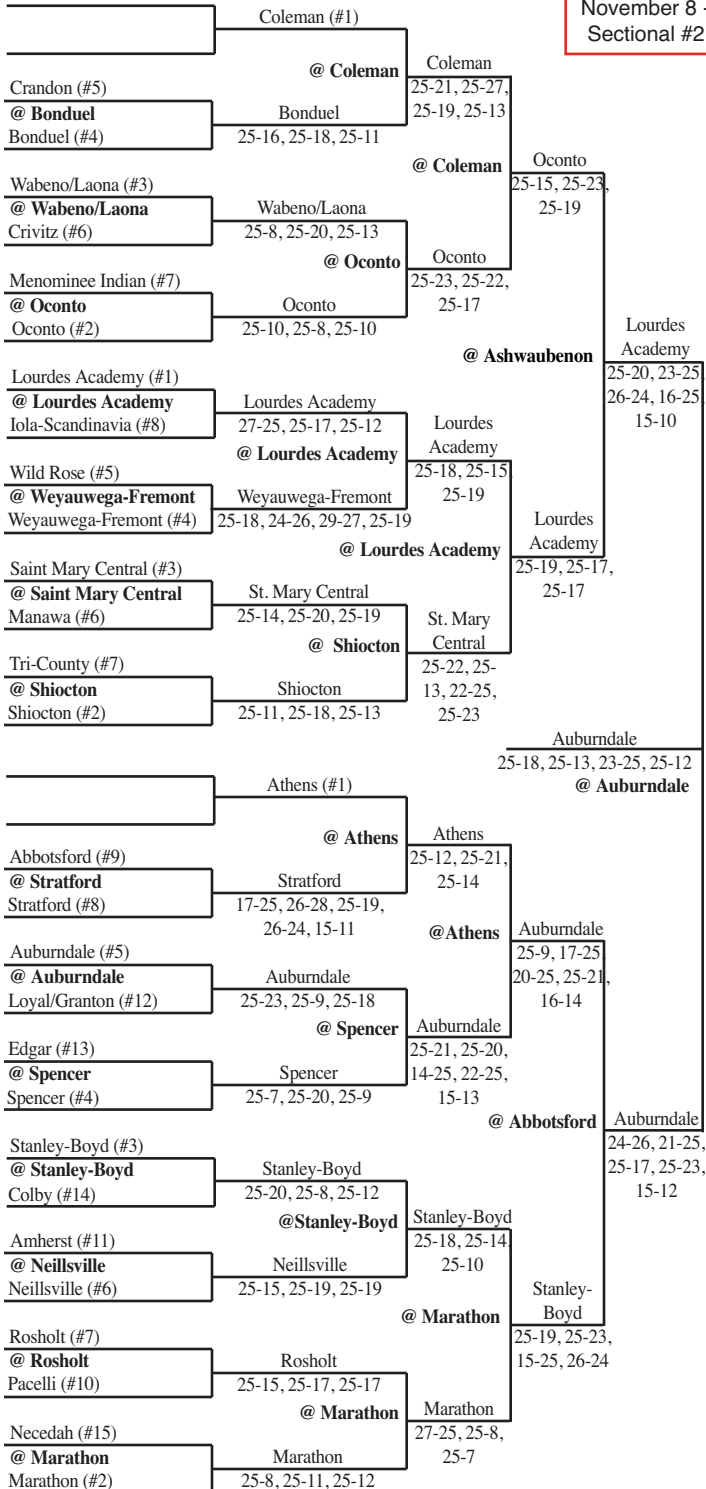

2013 Girls Volleyball Assignments – Division 3

The higher seeded team will host all rounds of the tournament that do not have a predetermined site unless their venue does not have appropriate facilities and seating.

Updated: 11/2 - 9:28 p.m.

SECTIONAL #2

SECTIONAL #4

Regionals			Sectionals	
Tues., Oct. 22	Thur., Oct. 24	Sat., Oct. 26	Thurs., Oct. 31	Sat., Nov. 2

Sectionals		Regionals		
Sat., Nov. 2	Thurs., Oct. 31	Sat., Oct. 26	Thur., Oct. 24	Tues., Oct. 22

ALL MATCHES AT 7 P.M. UNLESS OTHERWISE INDICATED

ALL MATCHES AT 7 P.M. UNLESS OTHERWISE INDICATED

WIAA State Tournament
November 8 - Semifinal Match
Sectional #2 vs. Sectional #4