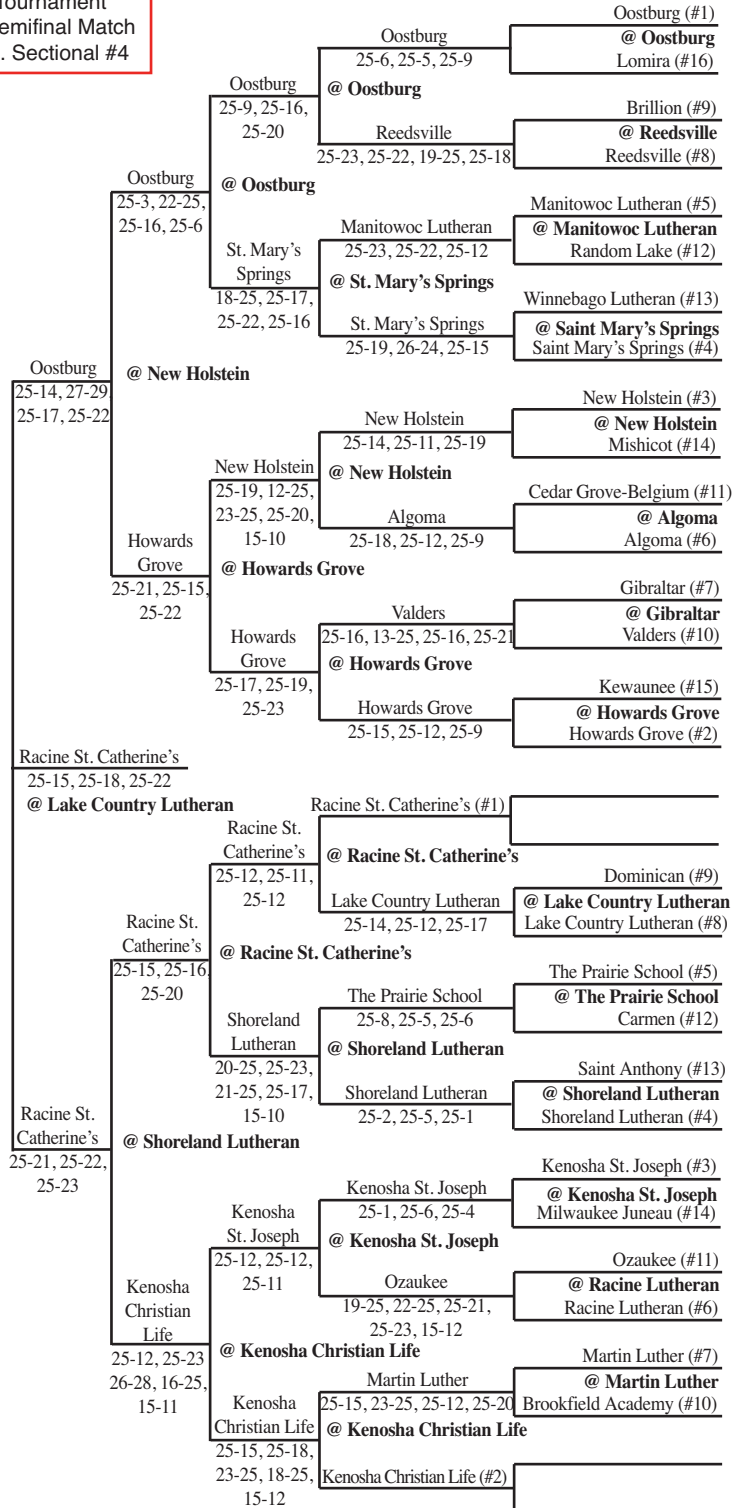

2013 Girls Volleyball Assignments – Division 3

The higher seeded team will host all rounds of the tournament that do not have a predetermined site unless their venue does not have appropriate facilities and seating.

Updated: 11/2 - 9:28 p.m.

SECTIONAL #2

SECTIONAL #4

Regionals			Sectionals	
Tues., Oct. 22	Thur., Oct. 24	Sat., Oct. 26	Thurs., Oct. 31	Sat., Nov. 2

Sectionals		Regionals		
Sat., Nov. 2	Thurs., Oct. 31	Sat., Oct. 26	Thur., Oct. 24	Tues., Oct. 22

ALL MATCHES AT 7 P.M. UNLESS OTHERWISE INDICATED

ALL MATCHES AT 7 P.M. UNLESS OTHERWISE INDICATED

WIAA State Tournament
November 8 - Semifinal Match
Sectional #2 vs. Sectional #4