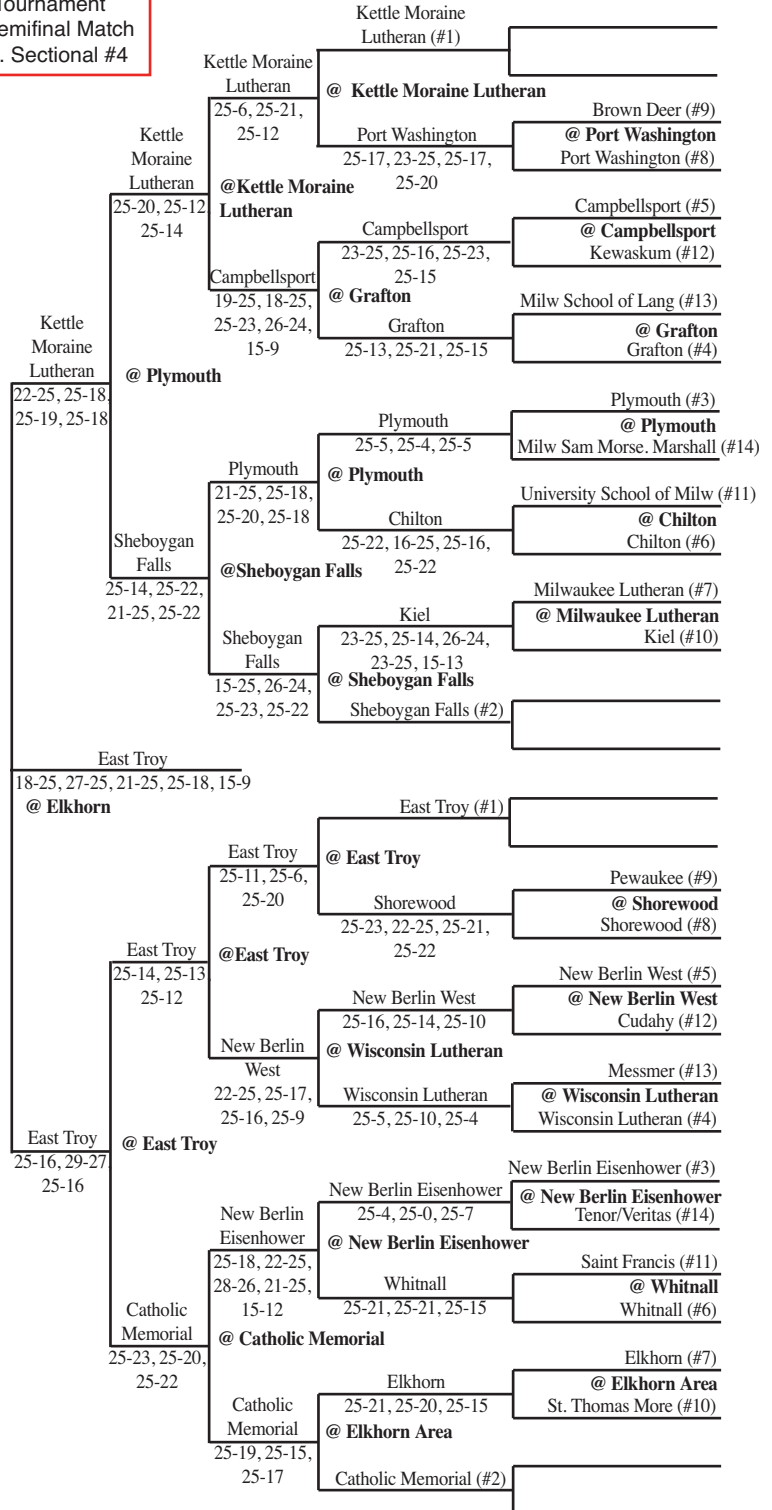

2013 Girls Volleyball Assignments – Division 2

The higher seeded team will host all rounds of the tournament that do not have a predetermined site unless their venue does not have appropriate facilities and seating.

Updated: 11/2 - 9:35 p.m.

SECTIONAL #2

SECTIONAL #4

Regionals			Sectionals	
Tues., Oct. 22	Thur., Oct. 24	Sat., Oct. 26	Thurs., Oct. 31	Sat., Nov. 2

Sectionals		Regionals		
Sat., Nov. 2	Thurs., Oct. 31	Sat., Oct. 26	Thur., Oct. 24	Tues., Oct. 22

ALL MATCHES AT 7 P.M. UNLESS OTHERWISE INDICATED

ALL MATCHES AT 7 P.M. UNLESS OTHERWISE INDICATED

WIAA State Tournament
November 8 - Semifinal Match
Sectional #2 vs. Sectional #4

2013 Girls Volleyball Assignments – Division 2

The higher seeded team will host all rounds of the tournament that do not have a predetermined site unless their venue does not have appropriate facilities and seating.

SECTIONAL #1

SECTIONAL #3

Regionals			Sectionals	
Tues., Oct. 22	Thur., Oct. 24	Sat., Oct. 26	Thurs., Oct. 31	Sat., Nov. 2