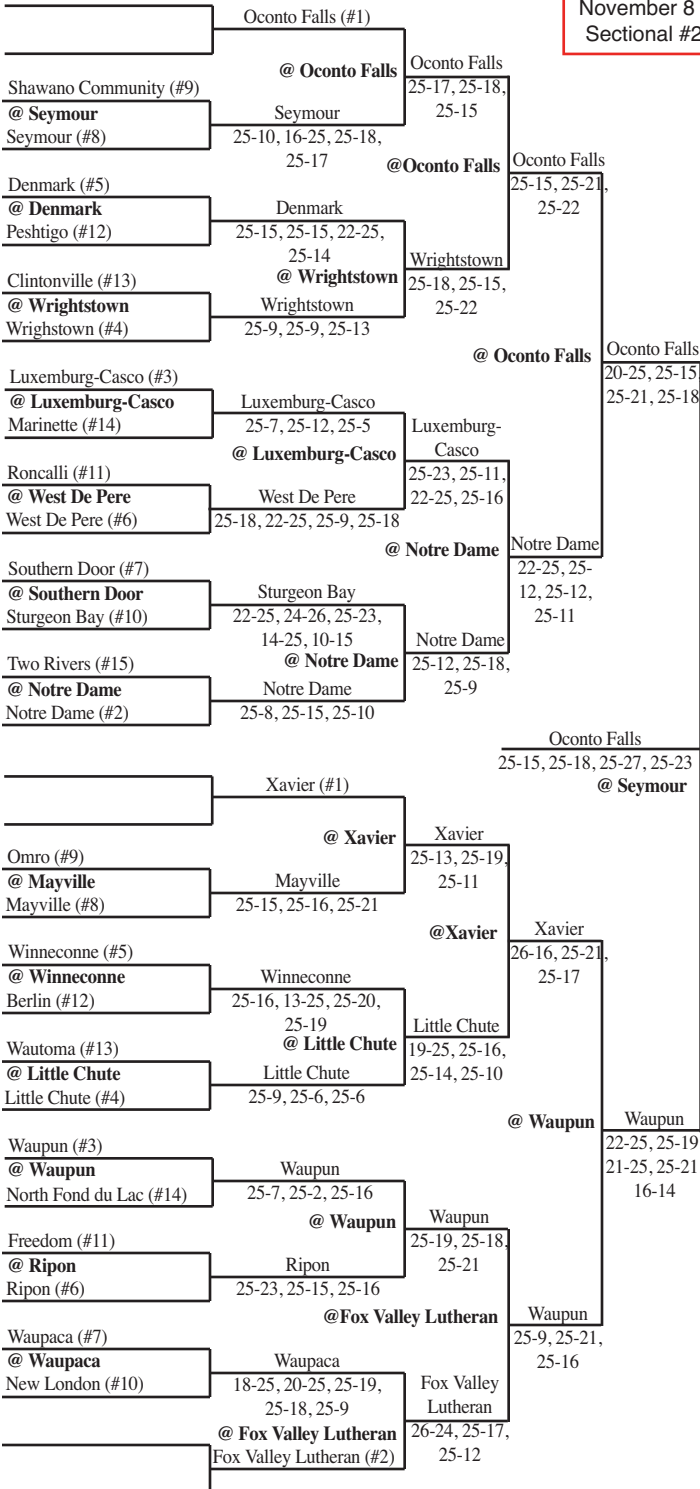

2013 Girls Volleyball Assignments – Division 2

The higher seeded team will host all rounds of the tournament that do not have a predetermined site unless their venue does not have appropriate facilities and seating.

Updated: 11/2 - 9:35 p.m.

SECTIONAL #2

SECTIONAL #4

Regionals			Sectionals	
Tues., Oct. 22	Thur., Oct. 24	Sat., Oct. 26	Thurs., Oct. 31	Sat., Nov. 2

Sectionals		Regionals		
Sat., Nov. 2	Thurs., Oct. 31	Sat., Oct. 26	Thur., Oct. 24	Tues., Oct. 22

ALL MATCHES AT 7 P.M. UNLESS OTHERWISE INDICATED

ALL MATCHES AT 7 P.M. UNLESS OTHERWISE INDICATED

WIAA State Tournament
November 8 - Semifinal Match
Sectional #2 vs. Sectional #4