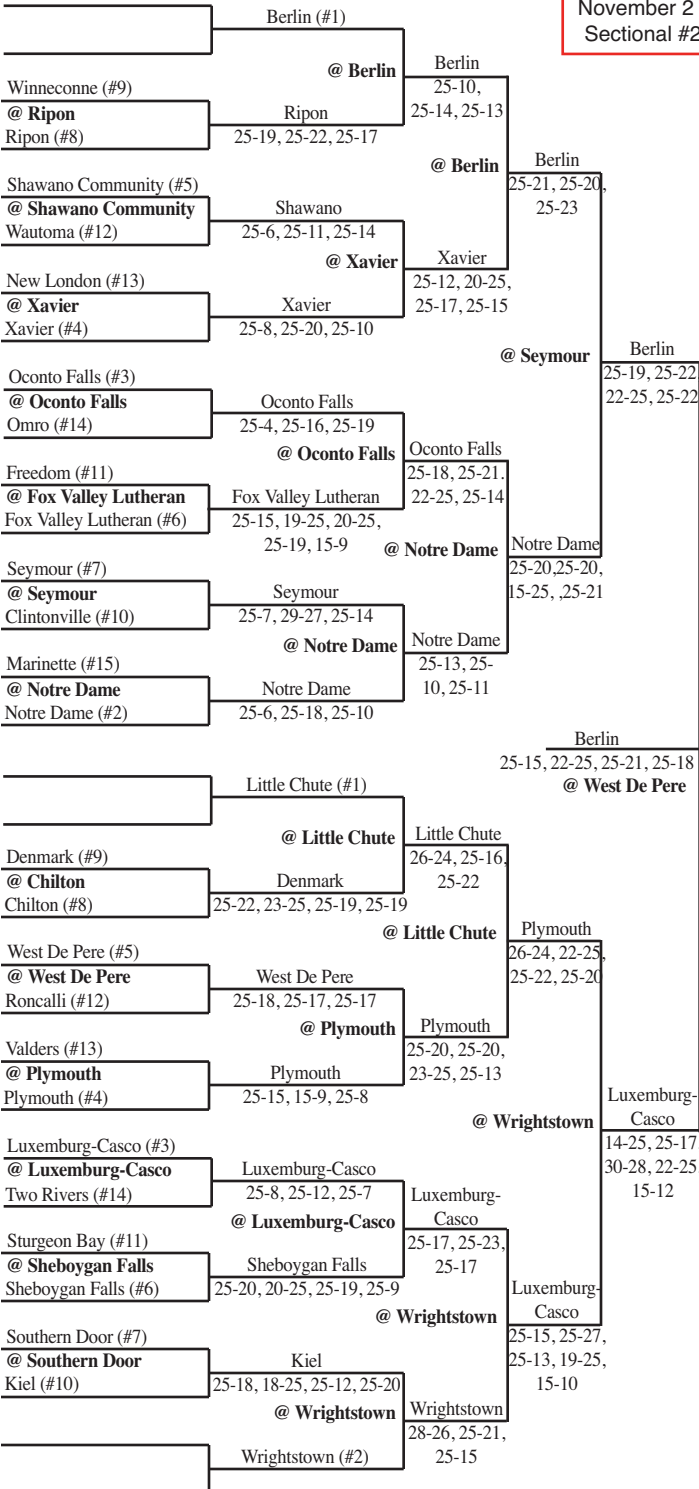

# 2012 Girls Volleyball Assignments – Division 2

The higher seeded team will host all rounds of the tournament that do not have a predetermined site unless their venue does not have appropriate facilities and seating.

## SECTIONAL #3

Regionals			Sectionals	
Tues., Oct. 16	Thur., Oct. 18	Sat., Oct. 20	Thurs., Oct. 25	Sat., Oct. 27

Sectionals		Regionals		
Sat., Oct. 27	Thurs., Oct. 25	Sat., Oct. 20	Thur., Oct. 18	Tues., Oct. 16

ALL MATCHES AT 7 P.M. UNLESS OTHERWISE INDICATED

ALL MATCHES AT 7 P.M. UNLESS OTHERWISE INDICATED

**WIAA State Tournament  
November 2 - Semifinal Match  
Sectional #2 vs. Sectional #3**

## SECTIONAL #4

Regionals			Sectionals	
Tues., Oct. 16	Thur., Oct. 18	Sat., Oct. 20	Thurs., Oct. 25	Sat., Oct. 27

Sectionals		Regionals		
Sat., Oct. 27	Thurs., Oct. 25	Sat., Oct. 20	Thur., Oct. 18	Tues., Oct. 16