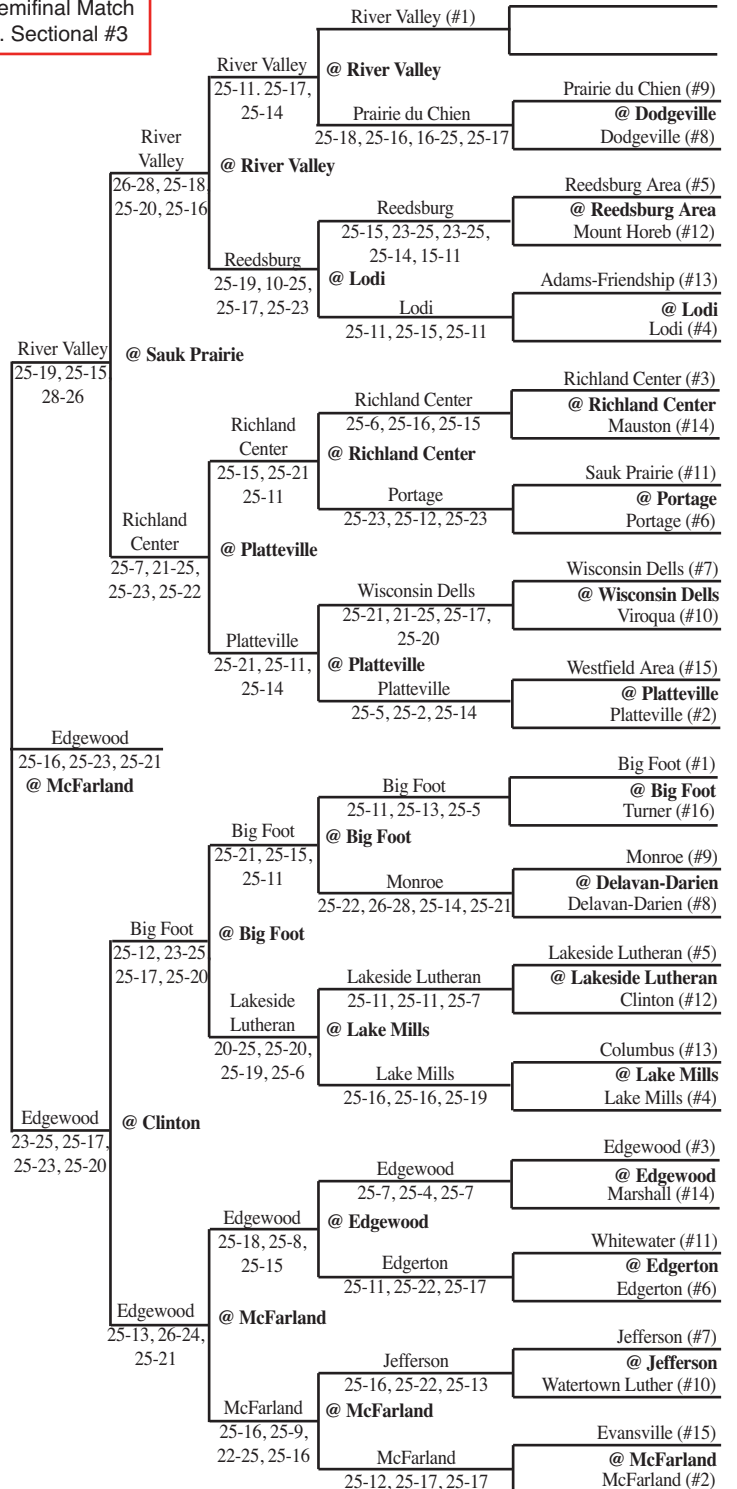

# 2012 Girls Volleyball Assignments – Division 2

The higher seeded team will host all rounds of the tournament that do not have a predetermined site unless their venue does not have appropriate facilities and seating.

## SECTIONAL #3

Regionals			Sectionals	
Tues., Oct. 16	Thur., Oct. 18	Sat., Oct. 20	Thurs., Oct. 25	Sat., Oct. 27

Sectionals		Regionals		
Sat., Oct. 27	Thurs., Oct. 25	Sat., Oct. 20	Thur., Oct. 18	Tues., Oct. 16

ALL MATCHES AT 7 P.M. UNLESS OTHERWISE INDICATED

ALL MATCHES AT 7 P.M. UNLESS OTHERWISE INDICATED

**WIAA State Tournament  
November 2 - Semifinal Match  
Sectional #2 vs. Sectional #3**

## SECTIONAL #4

Regionals			Sectionals	
Tues., Oct. 16	Thur., Oct. 18	Sat., Oct. 20	Thurs., Oct. 25	Sat., Oct. 27

Sectionals		Regionals		
Sat., Oct. 27	Thurs., Oct. 25	Sat., Oct. 20	Thur., Oct. 18	Tues., Oct. 16