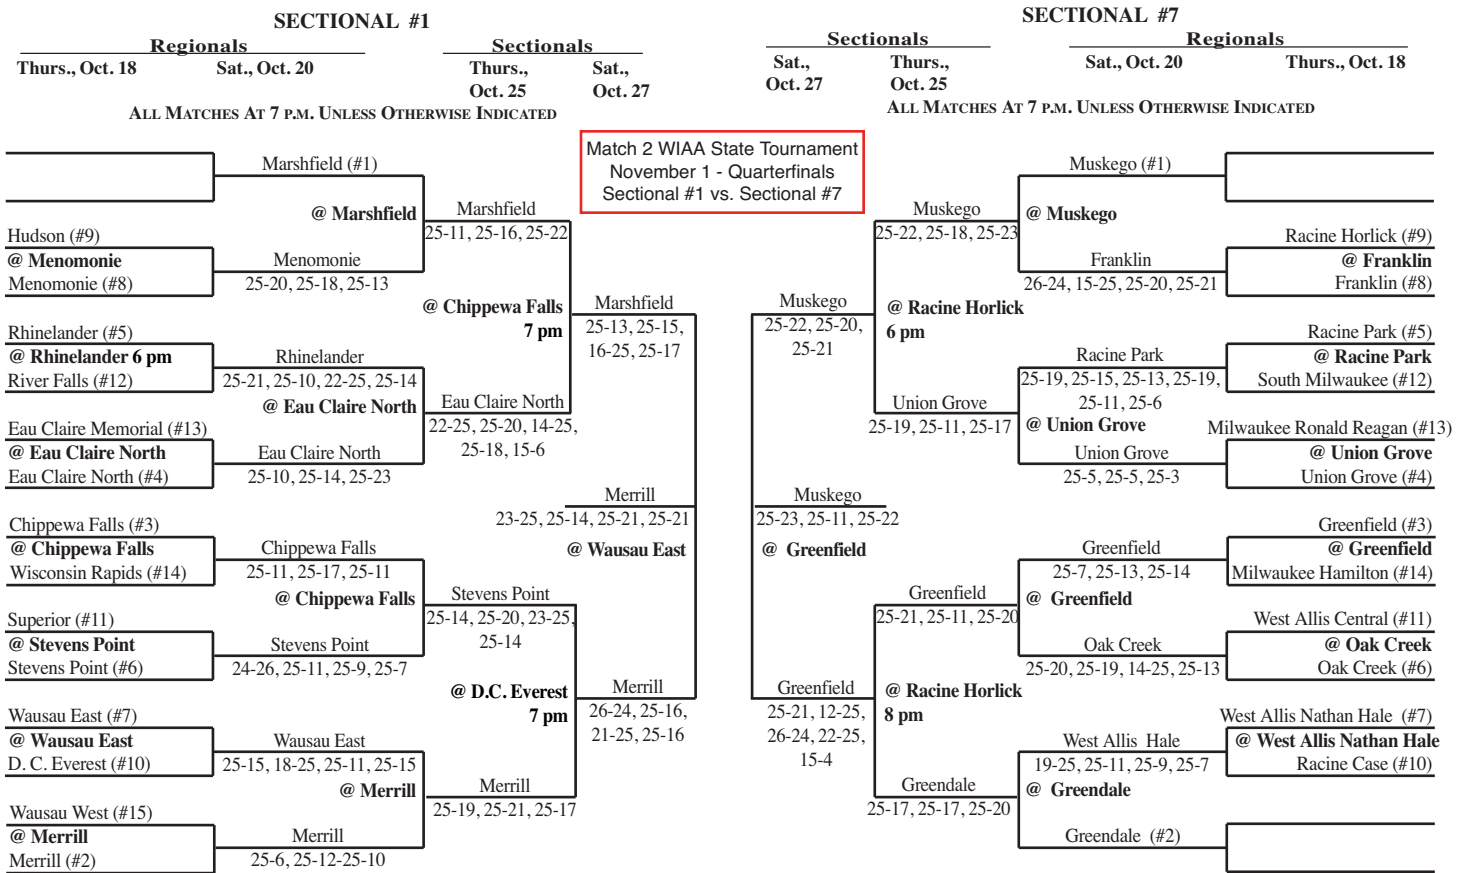

2012 Girls Volleyball Assignments – Division 1

The higher seeded team will host all rounds of the tournament that do not have a predetermined site unless their venue does not have appropriate facilities and seating.

Updated 6/27- 9:28 p.m.

2012 Girls Volleyball Assignments – Division 1

The higher seeded team will host all rounds of the tournament that do not have a predetermined site unless their venue does not have appropriate facilities and seating.