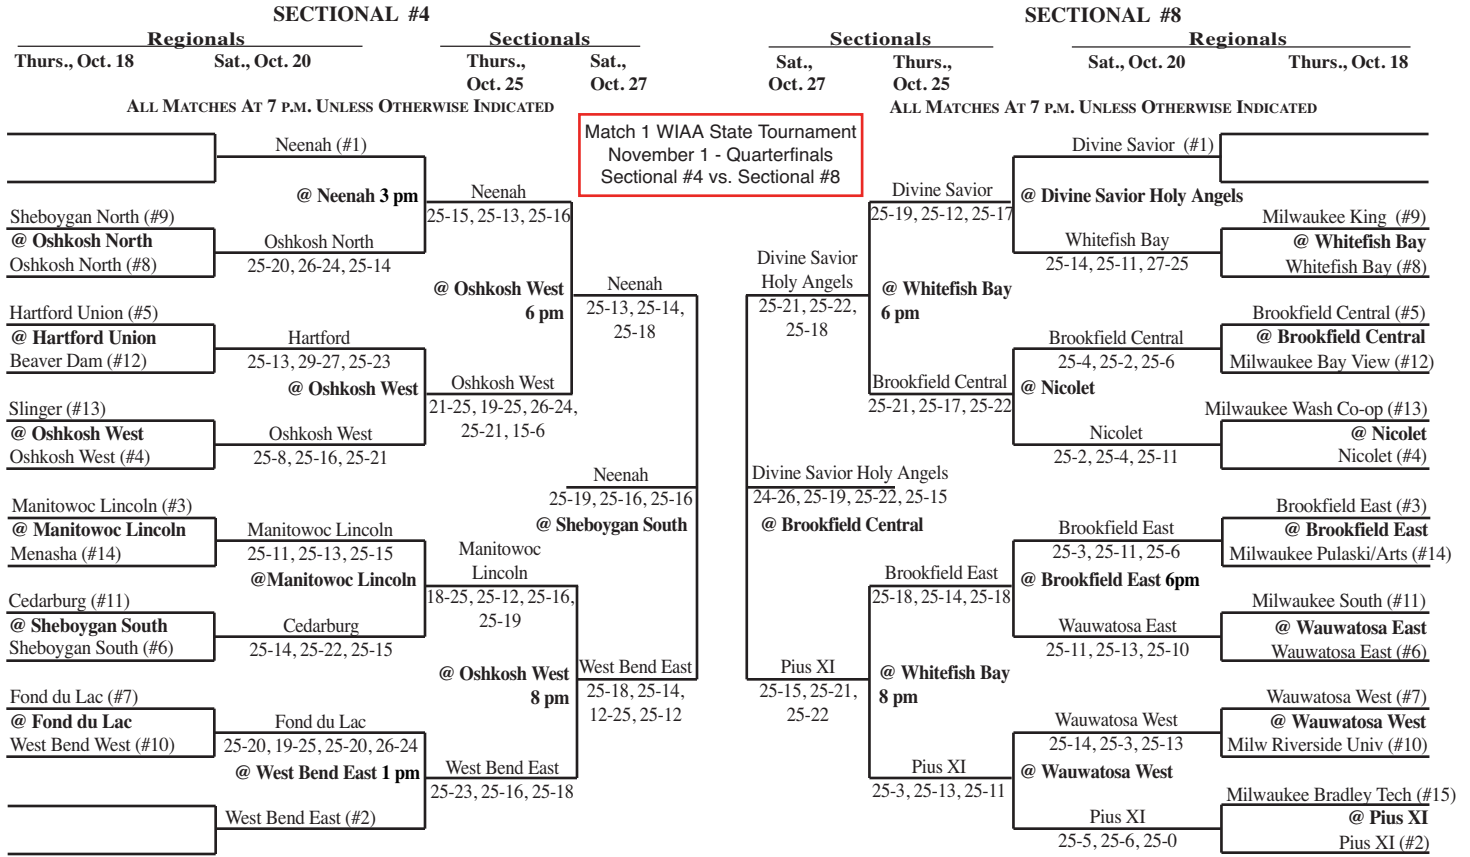

2012 Girls Volleyball Assignments – Division 1

The higher seeded team will host all rounds of the tournament that do not have a predetermined site unless their venue does not have appropriate facilities and seating.

Updated 6/27- 9:28 p.m.

2012 Girls Volleyball Assignments – Division 1

The higher seeded team will host all rounds of the tournament that do not have a predetermined site unless their venue does not have appropriate facilities and seating.