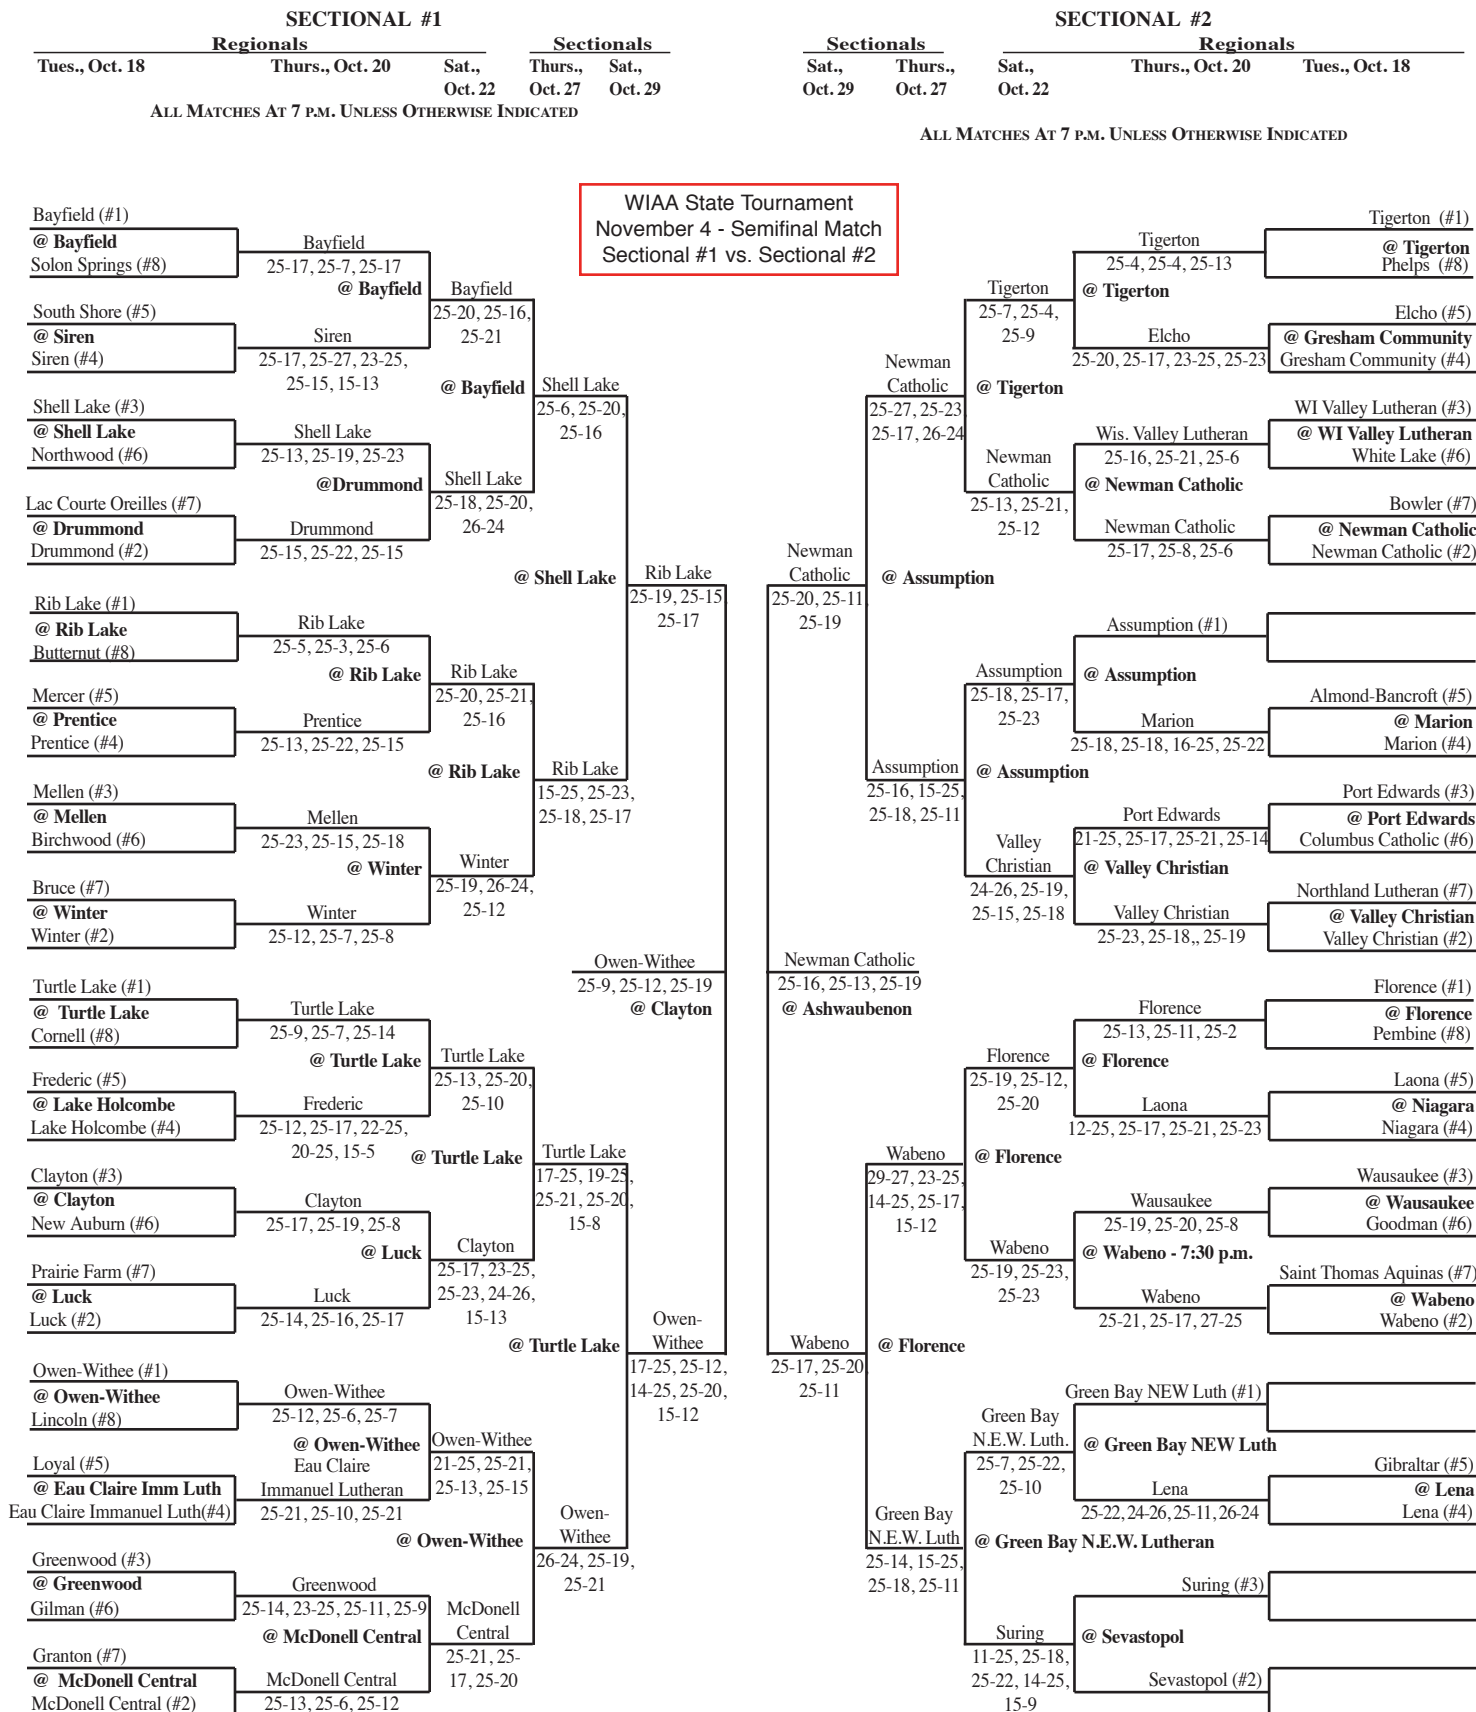

2011 Girls Volleyball Assignments – Division 4

The higher seeded team will host all rounds of the tournament that do not have a predetermined site unless their venue does not have appropriate facilities and seating.

Updated on 10/29

2011 Girls Volleyball Assignments – Division 4

The higher seeded team will host all rounds of the tournament that do not have a predetermined site unless their venue does not have appropriate facilities and seating.

SECTIONAL #3

Regionals			Sectionals	
Tues., Oct. 18	Thurs., Oct. 20	Sat., Oct. 22	Thurs., Oct. 27	Sat., Oct. 29

ALL MATCHES AT 7 P.M. UNLESS OTHERWISE INDICATED

SECTIONAL #4

Sectionals		Regionals		
Sat., Oct. 29	Thurs., Oct. 27	Sat., Oct. 22	Thurs., Oct. 20	Tues., Oct. 18