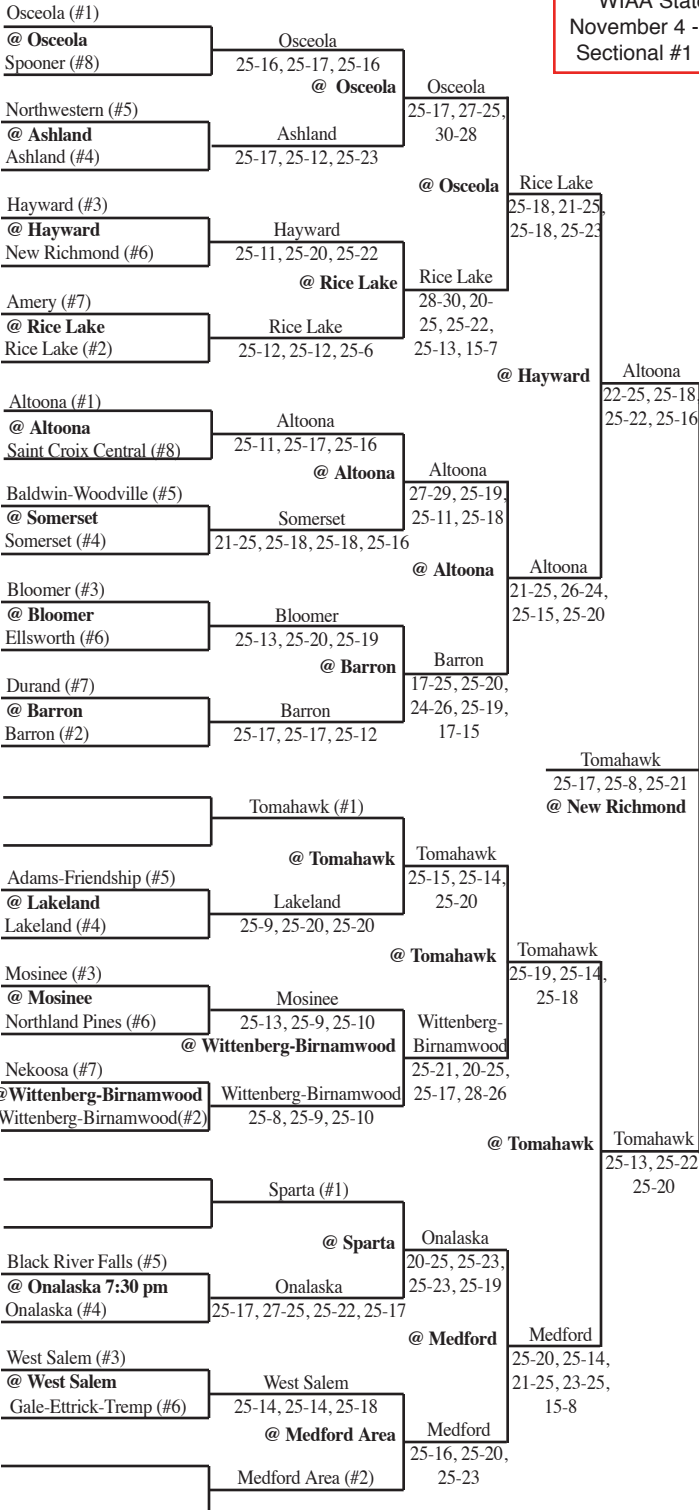

# 2011 Girls Volleyball Assignments – Division 2

The higher seeded team will host all rounds of the tournament that do not have a predetermined site unless their venue does not have appropriate facilities and seating.

## SECTIONAL #1

Regionals		Sectionals	
Tues., Oct. 18	Thurs., Oct. 20	Sat., Oct. 22	Thurs., Oct. 27 Sat., Oct. 29

ALL MATCHES AT 7 P.M. UNLESS OTHERWISE INDICATED

## SECTIONAL #2

Sectionals		Regionals	
Sat., Oct. 29	Thurs., Oct. 27	Sat., Oct. 22	Thurs., Oct. 20 Tues., Oct. 18

ALL MATCHES AT 7 P.M. UNLESS OTHERWISE INDICATED

WIAA State Tournament  
November 4 - Semifinal Match  
Sectional #1 vs. Sectional #2