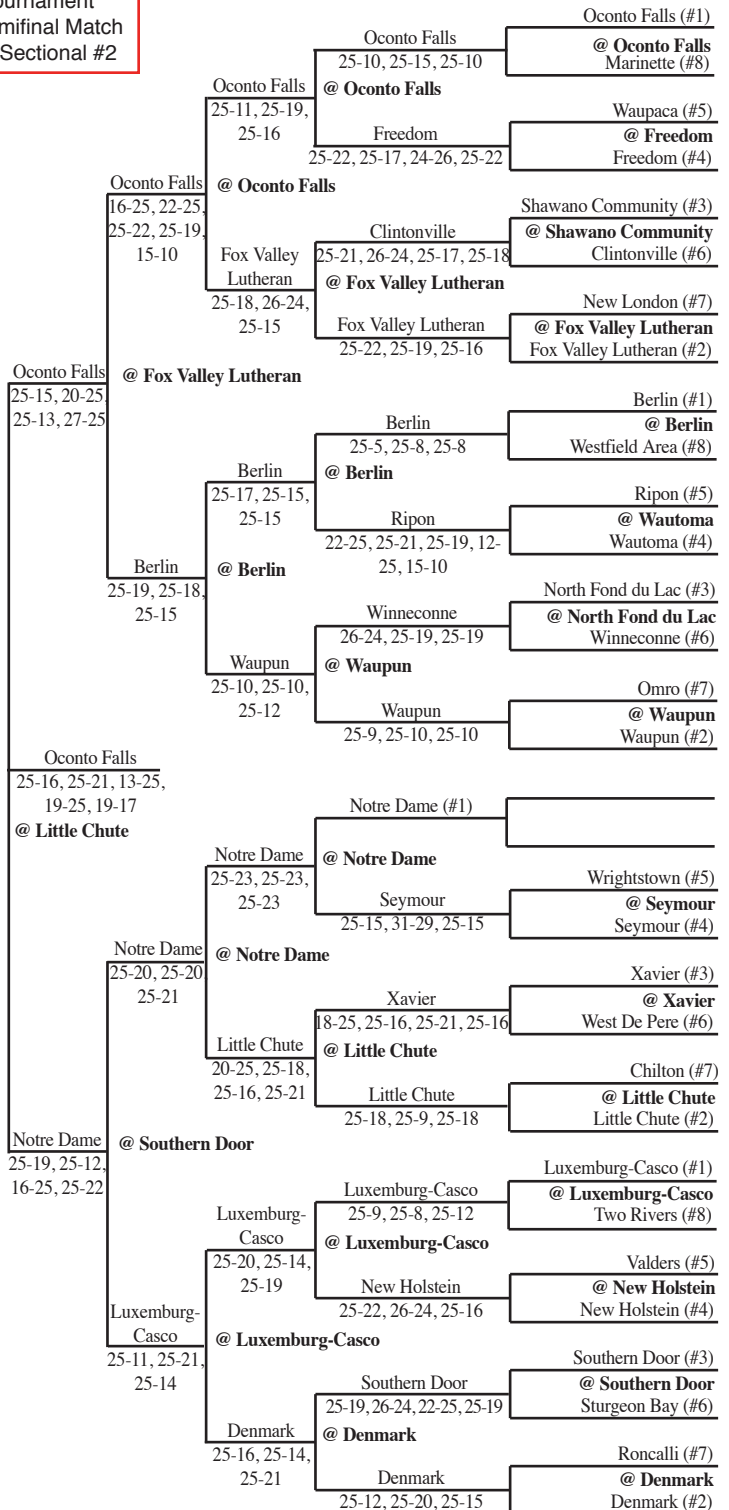

# 2011 Girls Volleyball Assignments – Division 2

The higher seeded team will host all rounds of the tournament that do not have a predetermined site unless their venue does not have appropriate facilities and seating.

## SECTIONAL #1

Regionals		Sectionals	
Tues., Oct. 18	Thurs., Oct. 20	Sat., Oct. 22	Thurs., Oct. 27 Sat., Oct. 29

ALL MATCHES AT 7 P.M. UNLESS OTHERWISE INDICATED

## SECTIONAL #2

Sectionals		Regionals	
Sat., Oct. 29	Thurs., Oct. 27	Sat., Oct. 22	Thurs., Oct. 20 Tues., Oct. 18

ALL MATCHES AT 7 P.M. UNLESS OTHERWISE INDICATED

WIAA State Tournament  
November 4 - Semifinal Match  
Sectional #1 vs. Sectional #2