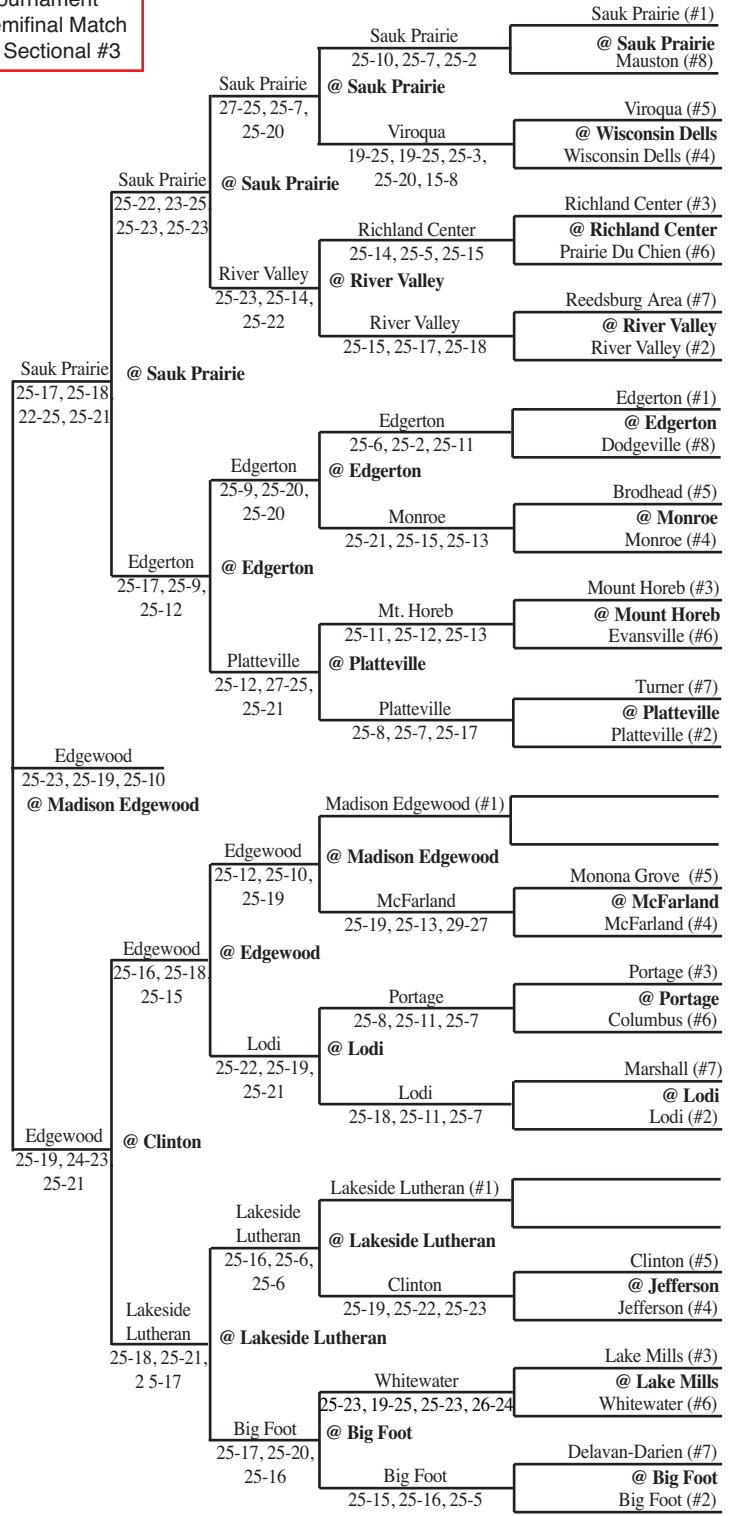

# 2010 Girls Volleyball Assignments – Division 2

The higher seeded team will host all rounds of the tournament that do not have a predetermined site unless their venue does not have appropriate facilities and seating.

**Updated 10/30 - 8:25 p.m.**

SECTIONAL #1			Sectionals	
Regionals	Regionals	Regionals	Regionals	Regionals
Tues., Oct. 19	Fri., Oct. 22	Sat., Oct. 23	Thurs., Oct. 28	Sat., Oct. 30

ALL MATCHES AT 7 P.M. UNLESS OTHERWISE INDICATED

SECTIONAL #3			Regionals	
Sectionals	Sectionals	Sectionals	Sectionals	Sectionals
Sat., Oct. 30	Thurs., Oct. 28	Sat., Oct. 23	Fri., Oct. 22	Tues., Oct. 19

ALL MATCHES AT 7 P.M. UNLESS OTHERWISE INDICATED

**WIAA State Tournament**  
November 5 - Semifinal Match  
Sectional #1 vs. Sectional #3