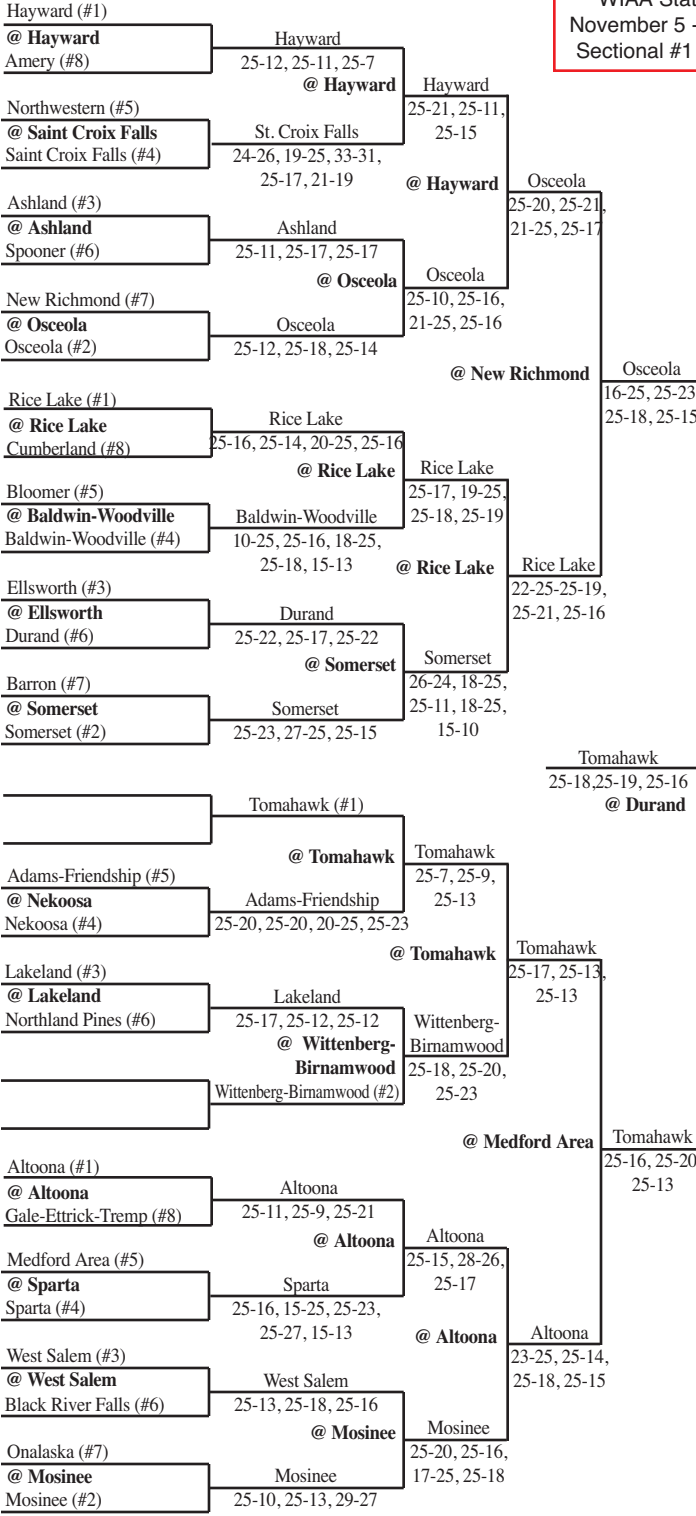

# 2010 Girls Volleyball Assignments – Division 2

The higher seeded team will host all rounds of the tournament that do not have a predetermined site unless their venue does not have appropriate facilities and seating.

**Updated 10/30 - 8:25 p.m.**

SECTIONAL #1			Sectionals	
Regionals	Regionals	Regionals	Regionals	Regionals
Tues., Oct. 19	Fri., Oct. 22	Sat., Oct. 23	Thurs., Oct. 28	Sat., Oct. 30

ALL MATCHES AT 7 P.M. UNLESS OTHERWISE INDICATED

SECTIONAL #3			Regionals	
Sectionals	Sectionals	Sectionals	Sectionals	Sectionals
Sat., Oct. 30	Thurs., Oct. 28	Sat., Oct. 23	Fri., Oct. 22	Tues., Oct. 19

ALL MATCHES AT 7 P.M. UNLESS OTHERWISE INDICATED

**WIAA State Tournament**  
November 5 - Semifinal Match  
Sectional #1 vs. Sectional #3