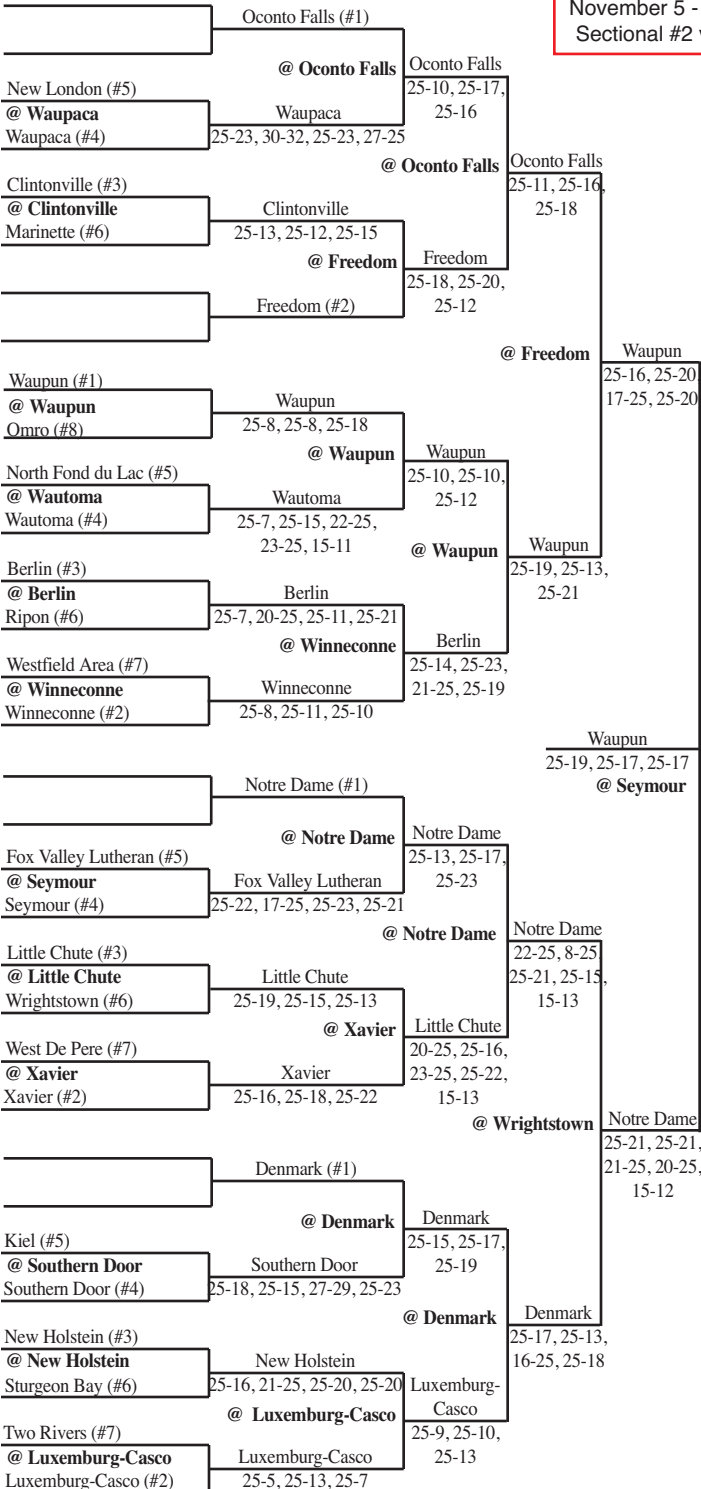

2010 Girls Volleyball Assignments – Division 2

The higher seeded team will host all rounds of the tournament that do not have a predetermined site unless their venue does not have appropriate facilities and seating.

SECTIONAL #2

Regionals			Sectionals	
Tues., Oct. 19	Fri., Oct. 22	Sat., Oct. 23	Thurs., Oct. 28	Sat., Oct. 30

ALL MATCHES AT 7 P.M. UNLESS OTHERWISE INDICATED

WIAA State Tournament
November 5 - Semifinal Match
Sectional #2 vs. Sectional #4

SECTIONAL #4

Sectionals		Regionals		
Sat., Oct. 30	Thurs., Oct. 28	Sat., Oct. 23	Fri., Oct. 22	Tues., Oct. 19

ALL MATCHES AT 7 P.M. UNLESS OTHERWISE INDICATED