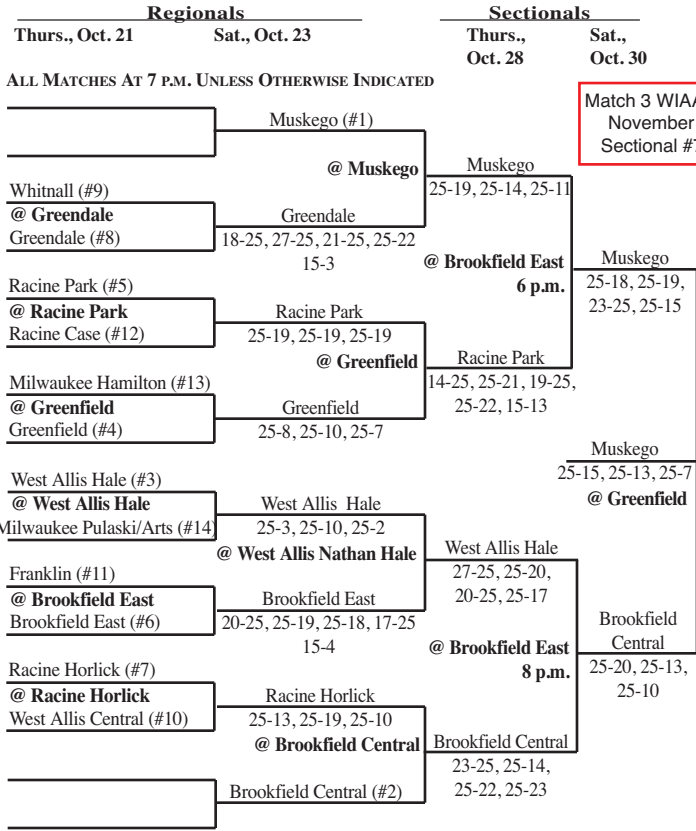

2010 Girls Volleyball Assignments – Division 1

The higher seeded team will host all rounds of the tournament that do not have a predetermined site unless their venue does not have appropriate facilities and seating.

SECTIONAL #7