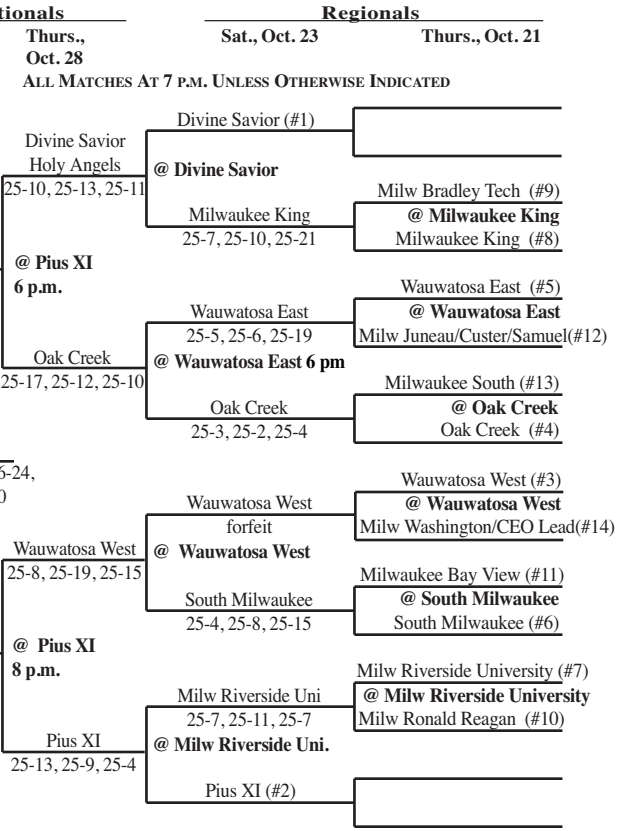

SECTIONAL #8