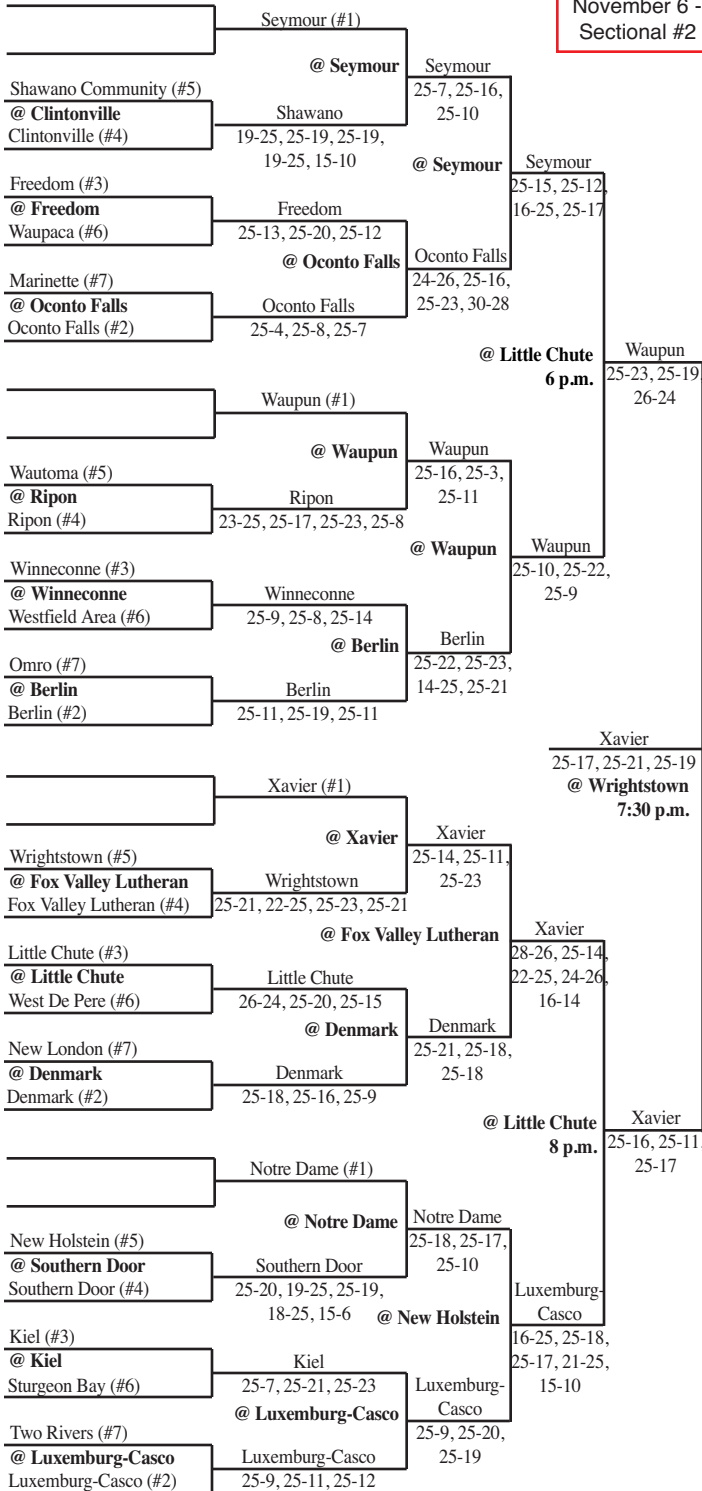

2009 Girls Volleyball Assignments – Division 2

The higher seeded team will host all rounds of the tournament that do not have a predetermined site unless their venue does not have appropriate facilities and seating.

SECTIONAL #2

SECTIONAL #3

Regionals		Sectionals	
Tues., Oct. 20	Fri., Oct. 23	Sat., Oct. 24	Thurs., Oct. 29 Sat., Oct. 31

Sectionals		Regionals	
Sat., Oct. 31	Thurs., Oct. 29	Sat., Oct. 24	Fri., Oct. 23 Tues., Oct. 20

ALL MATCHES AT 7 P.M. UNLESS OTHERWISE INDICATED

ALL MATCHES AT 7 P.M. UNLESS OTHERWISE INDICATED

WIAA State Tournament
November 6 - Semifinal Match
Sectional #2 vs. Sectional #3

2009 Girls Volleyball Assignments – Division 2

The higher seeded team will host all rounds of the tournament that do not have a predetermined site unless their venue does not have appropriate facilities and seating.

SECTIONAL #1

SECTIONAL #4

Regionals		Sectionals	
Tues., Oct. 20	Fri., Oct. 23	Sat., Oct. 24	Thurs., Oct. 29 Sat., Oct. 31