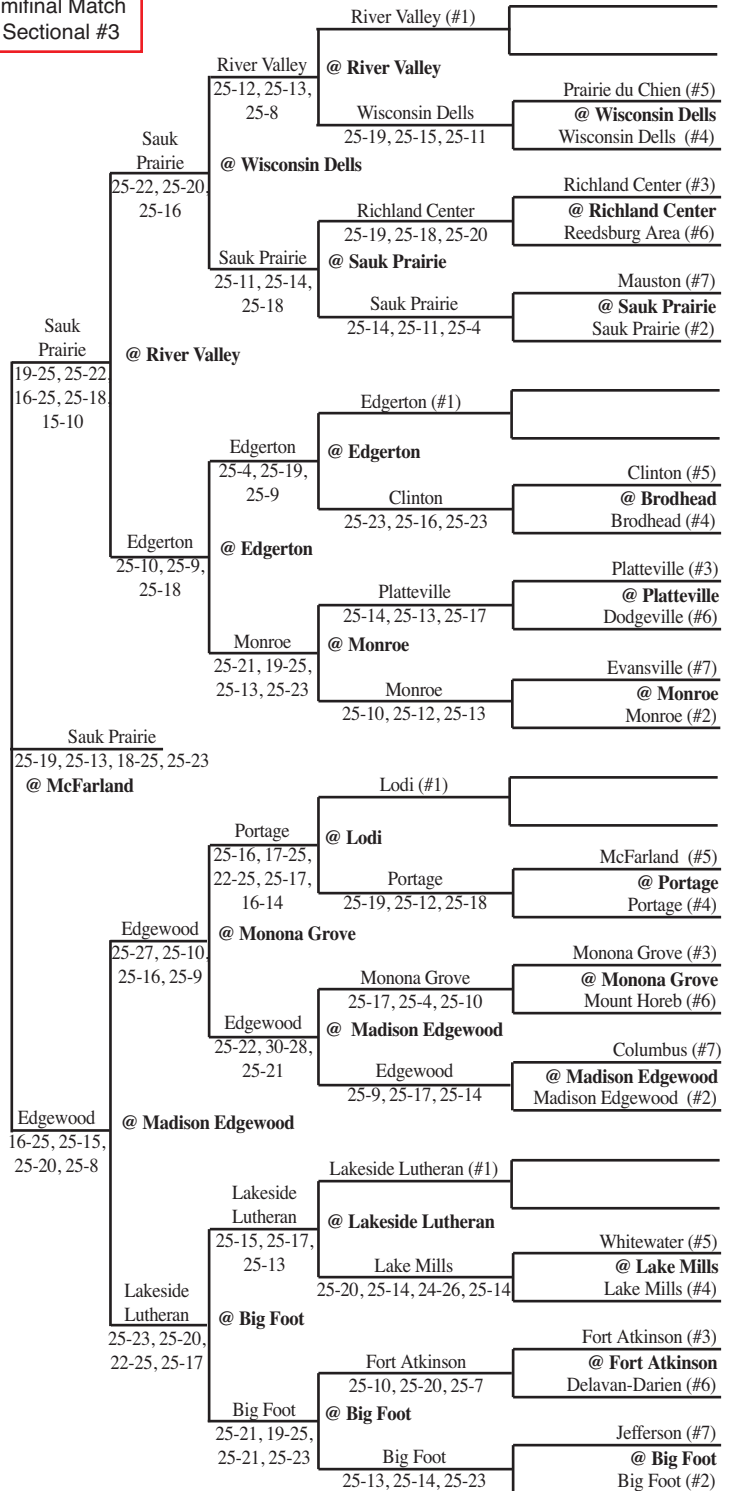

2009 Girls Volleyball Assignments – Division 2

The higher seeded team will host all rounds of the tournament that do not have a predetermined site unless their venue does not have appropriate facilities and seating.

SECTIONAL #2

SECTIONAL #3

Regionals		Sectionals	
Tues., Oct. 20	Fri., Oct. 23	Sat., Oct. 24	Thurs., Oct. 29 Sat., Oct. 31

Sectionals		Regionals	
Sat., Oct. 31	Thurs., Oct. 29	Sat., Oct. 24	Fri., Oct. 23 Tues., Oct. 20

ALL MATCHES AT 7 P.M. UNLESS OTHERWISE INDICATED

ALL MATCHES AT 7 P.M. UNLESS OTHERWISE INDICATED

WIAA State Tournament
November 6 - Semifinal Match
Sectional #2 vs. Sectional #3

2009 Girls Volleyball Assignments – Division 2

The higher seeded team will host all rounds of the tournament that do not have a predetermined site unless their venue does not have appropriate facilities and seating.

SECTIONAL #1

SECTIONAL #4

Regionals		Sectionals	
Tues., Oct. 20	Fri., Oct. 23	Sat., Oct. 24	Thurs., Oct. 29 Sat., Oct. 31