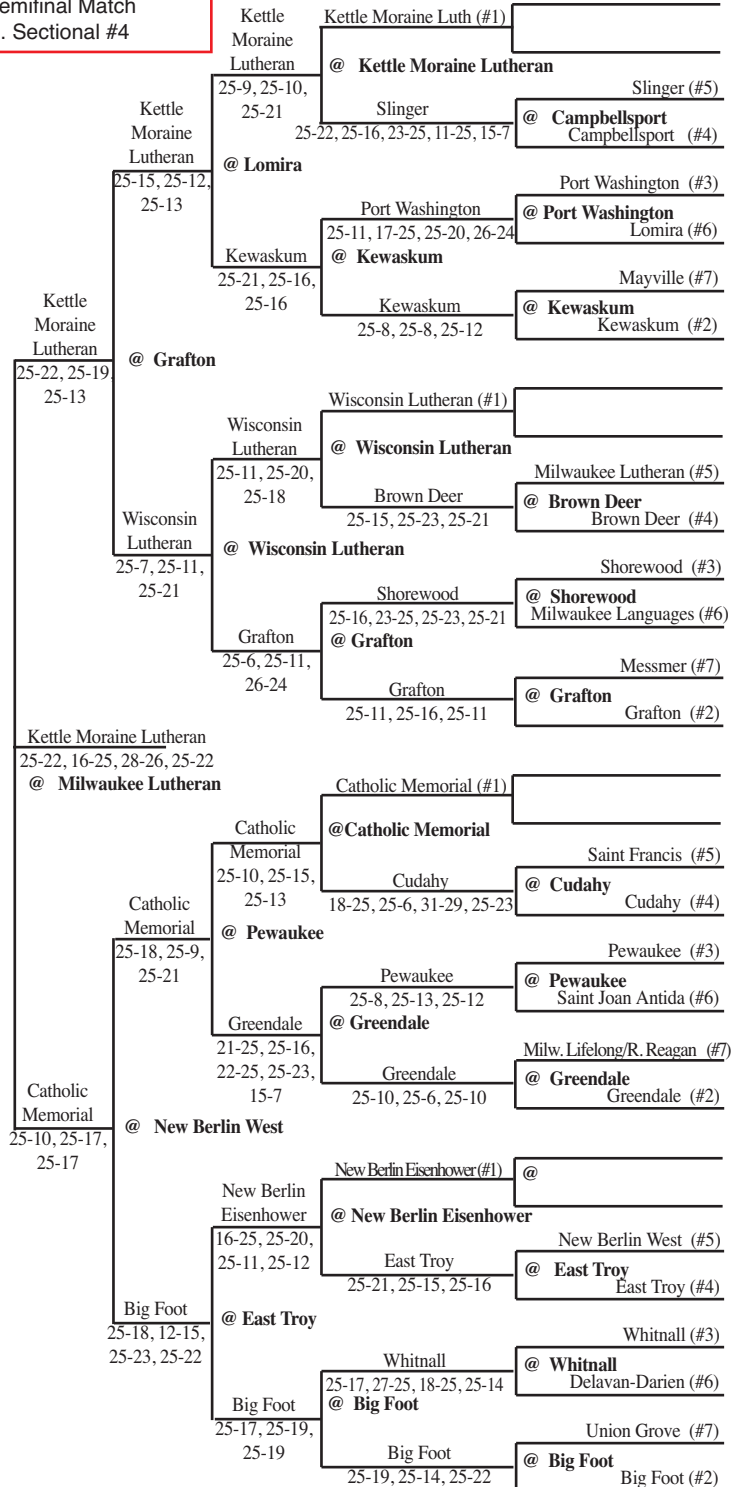

# 2007 Girls Volleyball Assignments – Division 2

The higher seeded team will host all rounds of the tournament that do not have a predetermined site unless their venue does not have appropriate facilities and seating.

## SECTIONAL #4

Regionals			Sectionals	
Tues., Oct. 16	Fri., Oct. 19	Sat., Oct. 20	Thurs., Oct. 25	Sat., Oct. 27

Sectionals		Regionals		
Sat., Oct. 27	Thurs., Oct. 25	Sat., Oct. 20	Fri., Oct. 19	Tues., Oct. 16

ALL MATCHES AT 7 P.M. UNLESS OTHERWISE INDICATED

ALL MATCHES AT 7 P.M. UNLESS OTHERWISE INDICATED

**WIAA State Tournament  
November 2 - Semifinal Match  
Sectional #2 vs. Sectional #4**

## SECTIONAL #3

**Regionals**  
 Tues., Oct. 16      Fri., Oct. 19      Sat., Oct. 20  
**Sectionals**  
 Thurs., Oct. 25      Sat., Oct. 27

**Sectionals**  
 Sat., Oct. 27      Thurs., Oct. 25  
**Regionals**  
 Sat., Oct. 20      Fri., Oct. 19      Tues., Oct. 16