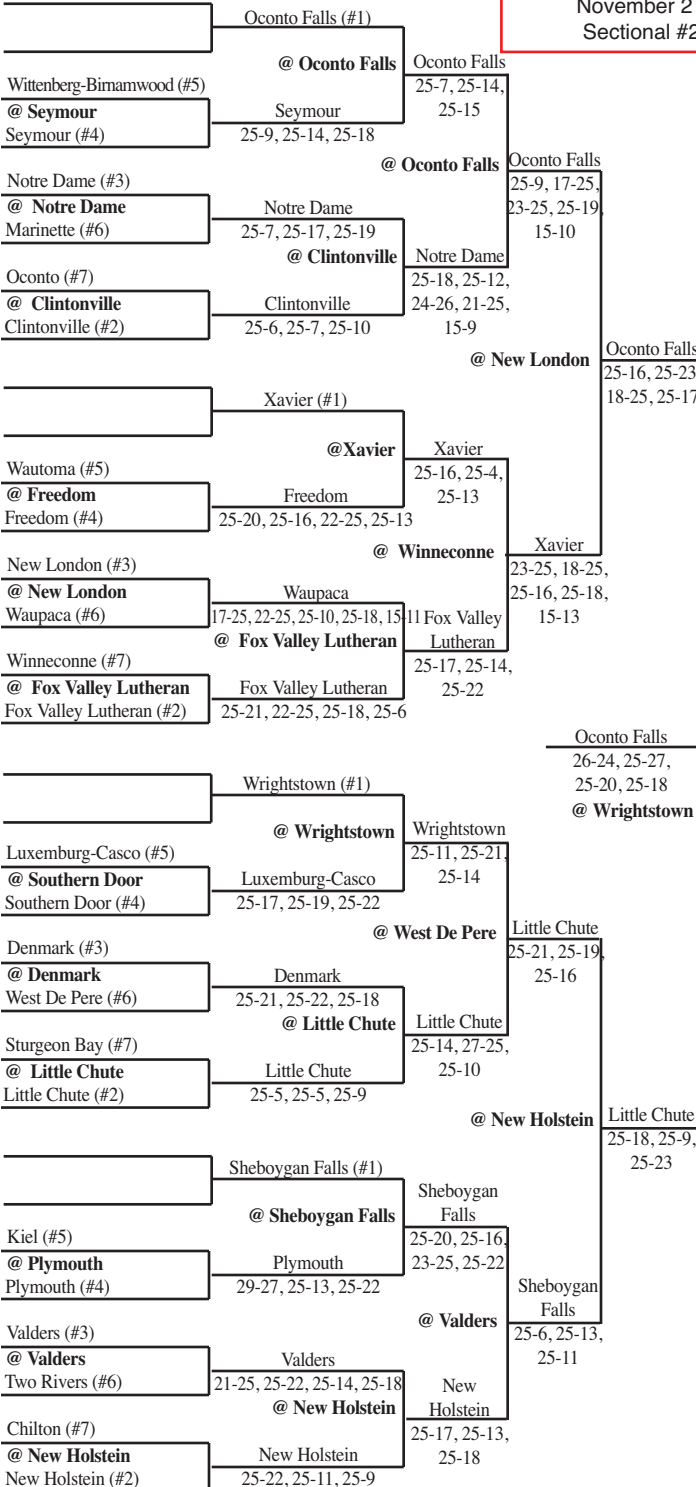

# 2007 Girls Volleyball Assignments – Division 2

The higher seeded team will host all rounds of the tournament that do not have a predetermined site unless their venue does not have appropriate facilities and seating.

## SECTIONAL #4

Regionals			Sectionals	
Tues., Oct. 16	Fri., Oct. 19	Sat., Oct. 20	Thurs., Oct. 25	Sat., Oct. 27

Sectionals		Regionals		
Sat., Oct. 27	Thurs., Oct. 25	Sat., Oct. 20	Fri., Oct. 19	Tues., Oct. 16

ALL MATCHES AT 7 P.M. UNLESS OTHERWISE INDICATED

ALL MATCHES AT 7 P.M. UNLESS OTHERWISE INDICATED

**WIAA State Tournament  
November 2 - Semifinal Match  
Sectional #2 vs. Sectional #4**