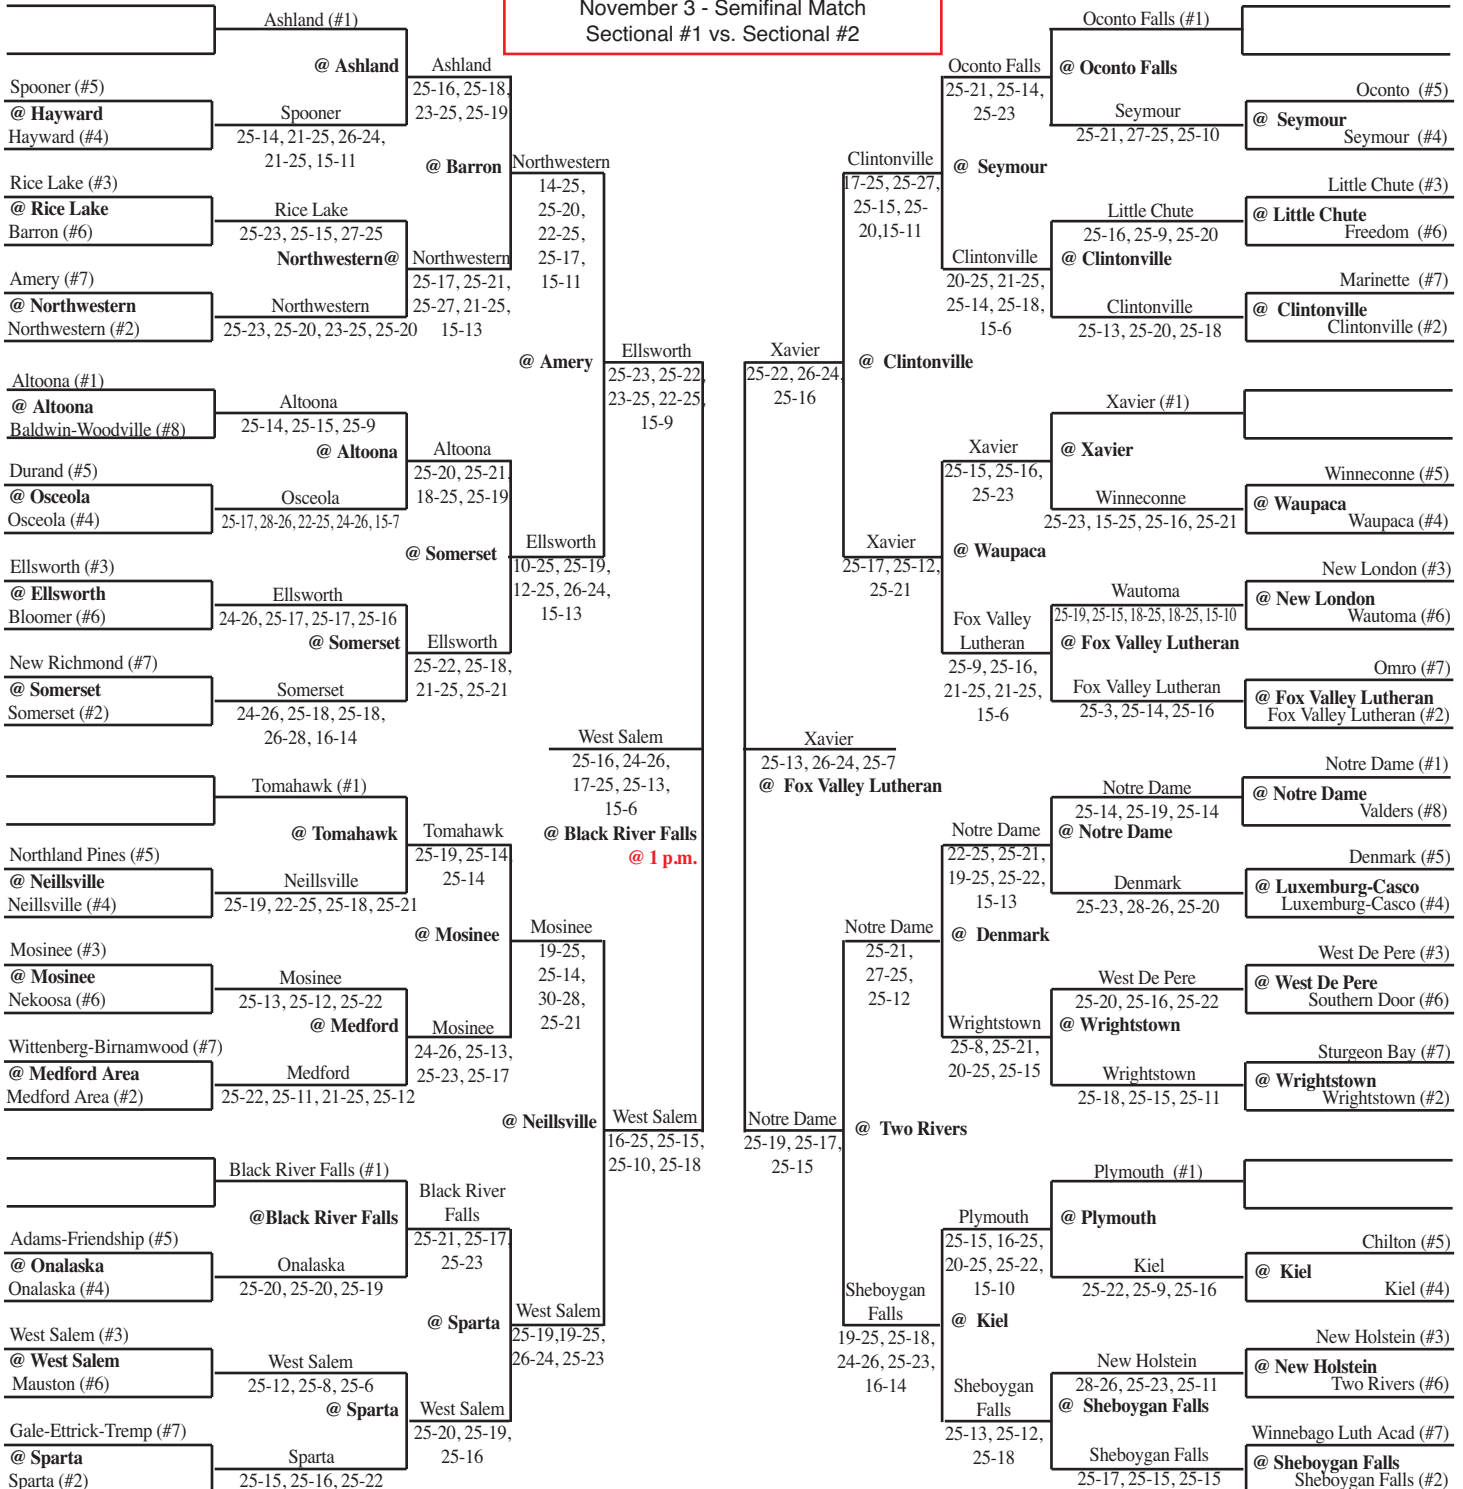

2006 Girls Volleyball Assignments – Division 2

The higher seeded team will host all rounds of the tournament that do not have a predetermined site unless their venue does not have appropriate facilities and seating.

updated 10/28/06 - 8:30 p.m.

SECTIONAL #1

SECTIONAL #2

Regionals			Sectionals	
Tues., Oct. 17	Fri., Oct. 20	Sat., Oct. 21	Thurs., Oct. 26	Sat., Oct. 28

Sectionals		Regionals		
Sat., Oct. 28	Thurs., Oct. 26	Sat., Oct. 21	Fri., Oct. 20	Tues., Oct. 17

ALL MATCHES AT 7 P.M. UNLESS OTHERWISE INDICATED

ALL MATCHES AT 7 P.M. UNLESS OTHERWISE INDICATED

WIAA State Tournament
November 3 - Semifinal Match
Sectional #1 vs. Sectional #2

2006 Girls Volleyball Assignments – Division 2

The higher seeded team will host all rounds of the tournament that do not have a predetermined site unless their venue does not have appropriate facilities and seating.

SECTIONAL #3

SECTIONAL #4

Regionals
 Tues., Oct. 17 Fri., Oct. 20 Sat., Oct. 21
Sectionals
 Thurs., Oct. 26 Sat., Oct. 28