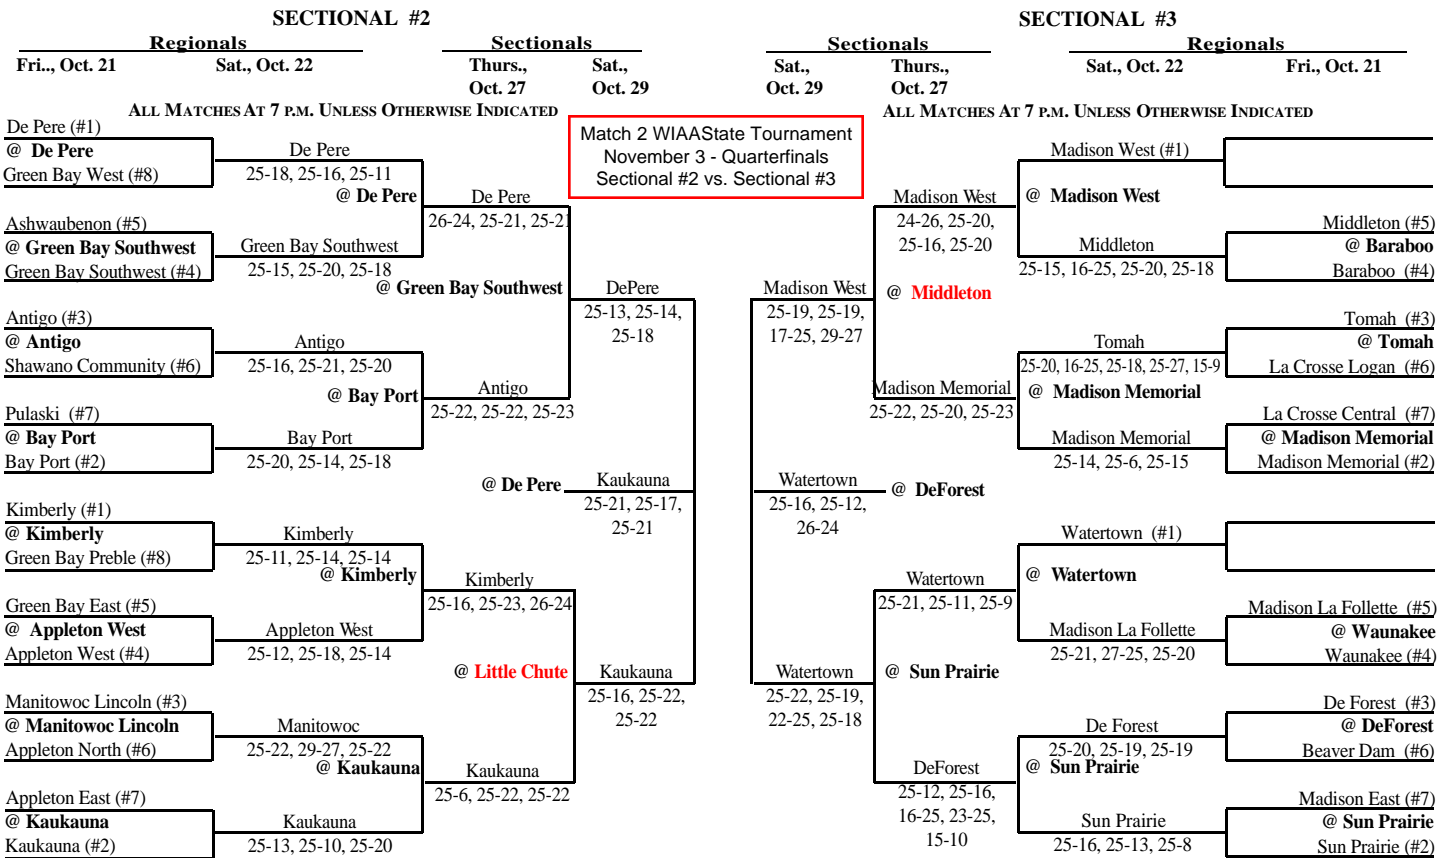

2005 GIRLS Volleyball Assignments - Division 1

The higher seeded team will host all rounds of the tournament that do not have a predetermined site unless their venue does not have appropriate facilities and seating.

Updated 10/29/05 - 9:45 p.m.

2005 GIRLS VOLLEYBALL ASSIGNMENTS - DIVISION 1

The higher seeded team will host all rounds of the tournament that do not have a predetermined site unless their venue does not have appropriate facilities and seating.