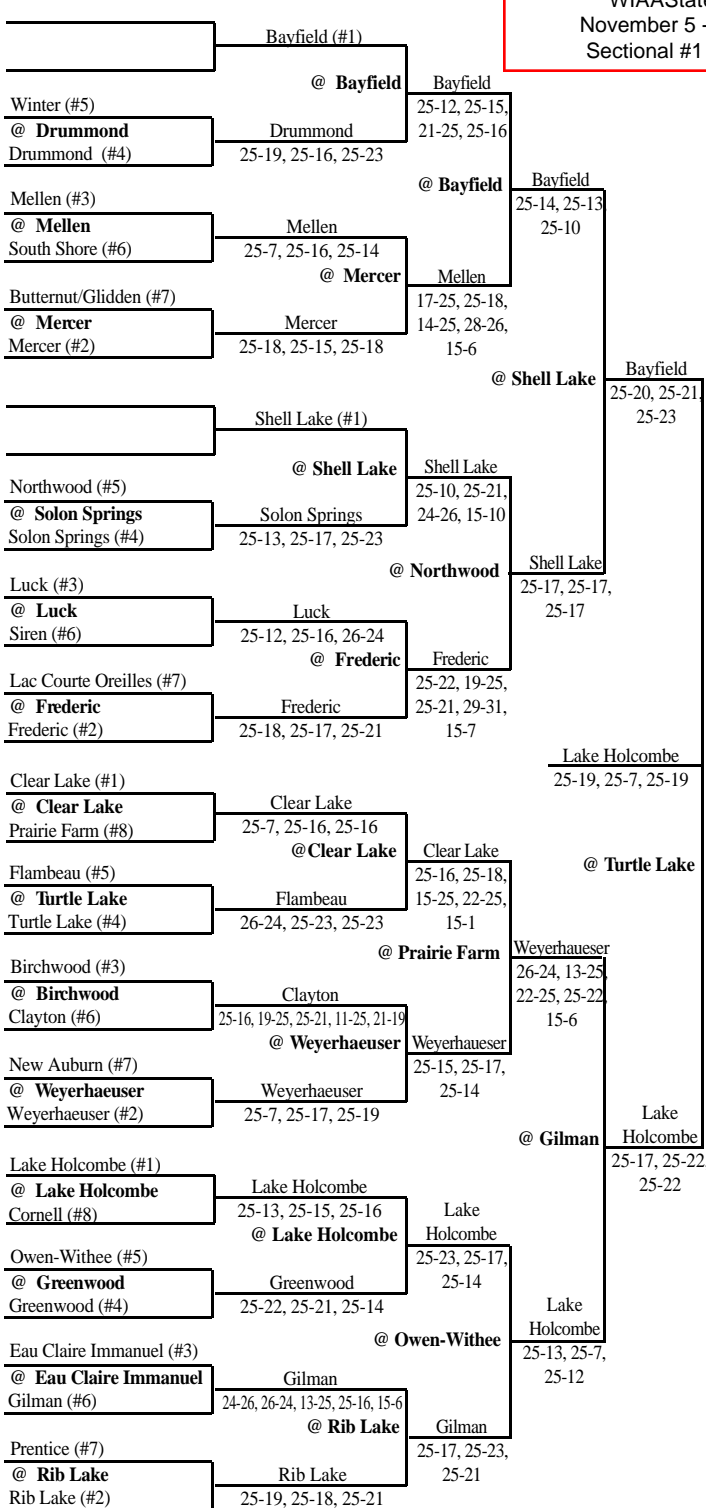

2004 Girls Volleyball Assignments – Division 4

The higher seeded team will host all rounds of the tournament that do not have a predetermined site unless their venue does not have appropriate facilities and seating.

Updated 10/30 @ 9:40 p.m.

SECTIONAL #1

SECTIONAL #3

Regionals		Sectionals	
Tues., Oct. 19	Fri., Oct. 22	Sat., Oct. 23	Fri., Oct. 29 Sat., Oct. 30

Sectionals		Regionals	
Sat., Oct. 30	Fri., Oct. 29	Sat., Oct. 23	Fri., Oct. 22 Tues., Oct. 19

ALL MATCHES AT 7 P.M. UNLESS OTHERWISE INDICATED

ALL MATCHES AT 7 P.M. UNLESS OTHERWISE INDICATED

WIAA State Tournament
November 5 - Semifinal Match
Sectional #1 vs. Sectional #3

2004 Girls Volleyball Assignments – Division 4

The higher seeded team will host all rounds of the tournament that do not have a predetermined site unless their venue does not have appropriate facilities and seating.

SECTIONAL #2

SECTIONAL #4

Regionals		Sectionals	
Tues., Oct. 19	Fri., Oct. 22	Sat., Oct. 23	Fri., Oct. 29 Sat., Oct. 30