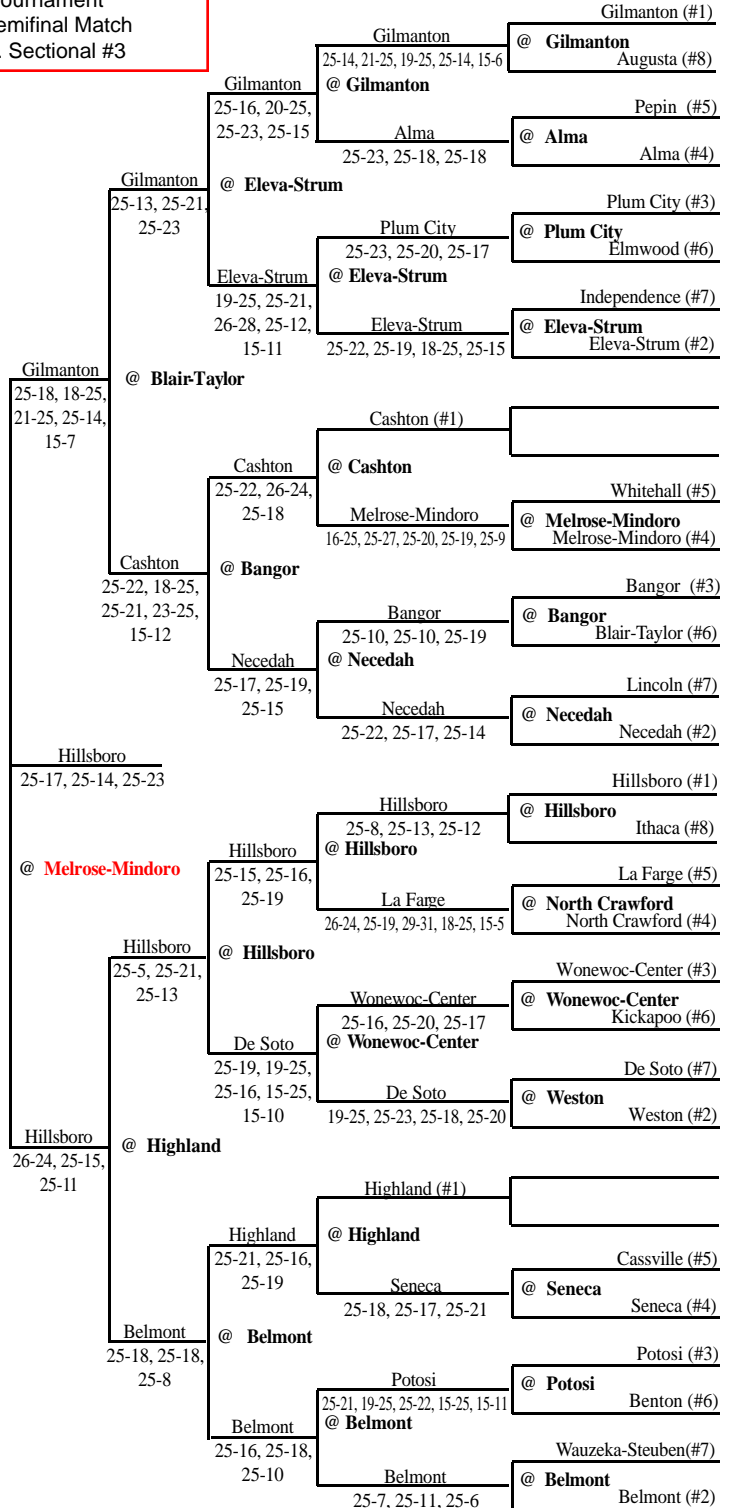

2004 Girls Volleyball Assignments – Division 4

The higher seeded team will host all rounds of the tournament that do not have a predetermined site unless their venue does not have appropriate facilities and seating.

Updated 10/30 @ 9:40 p.m.

SECTIONAL #1

SECTIONAL #3

Regionals		Sectionals	
Tues., Oct. 19	Fri., Oct. 22	Sat., Oct. 23	Fri., Oct. 29 Sat., Oct. 30

Sectionals		Regionals	
Sat., Oct. 30	Fri., Oct. 29	Sat., Oct. 23	Fri., Oct. 22 Tues., Oct. 19

ALL MATCHES AT 7 P.M. UNLESS OTHERWISE INDICATED

ALL MATCHES AT 7 P.M. UNLESS OTHERWISE INDICATED

WIAA State Tournament
November 5 - Semifinal Match
Sectional #1 vs. Sectional #3

2004 Girls Volleyball Assignments – Division 4

The higher seeded team will host all rounds of the tournament that do not have a predetermined site unless their venue does not have appropriate facilities and seating.

SECTIONAL #2

SECTIONAL #4

Regionals		Sectionals	
Tues., Oct. 19	Fri., Oct. 22	Sat., Oct. 23	Fri., Oct. 29 Sat., Oct. 30