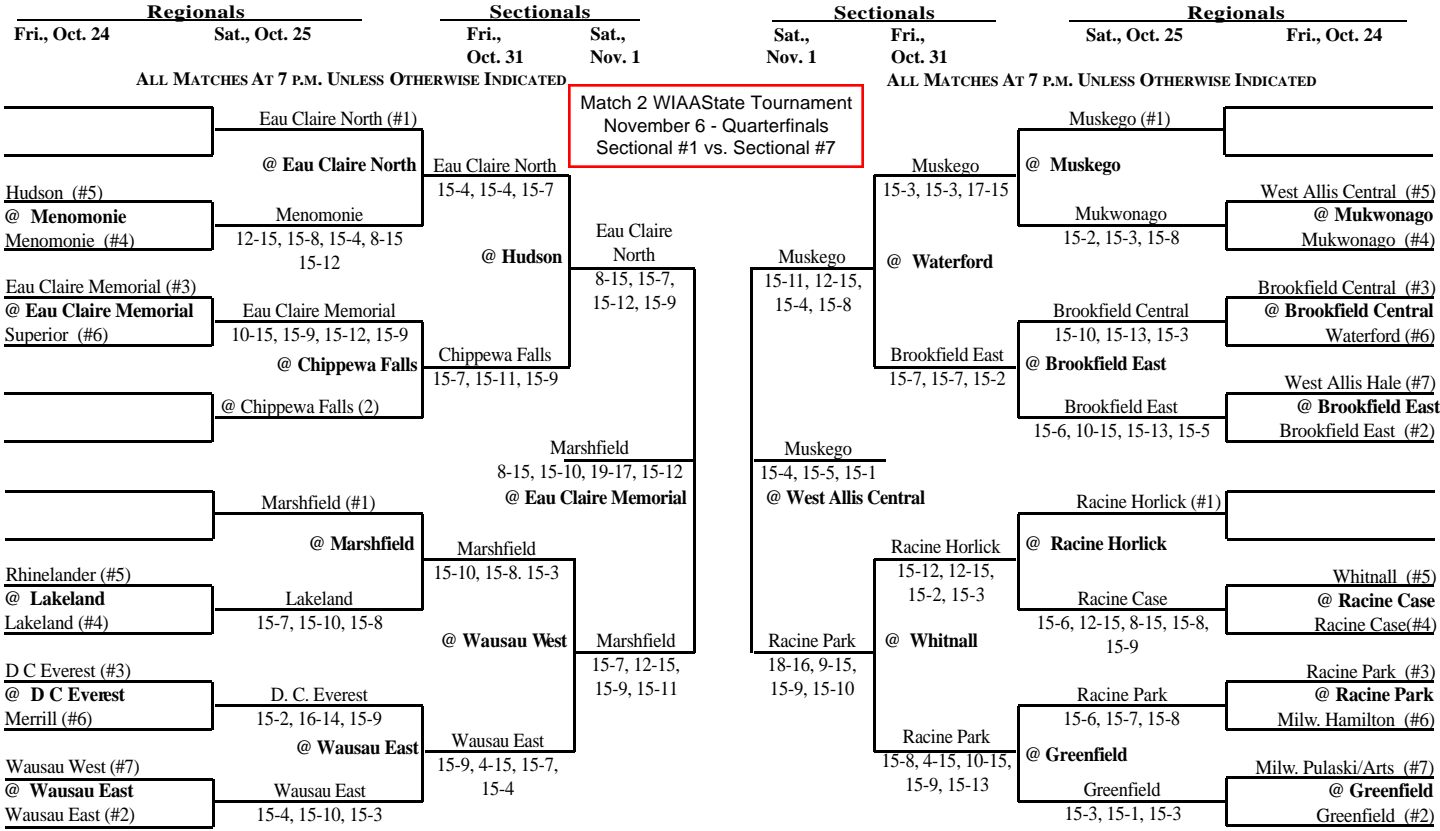

updated 11/4

2003 Girls Volleyball Assignments – Division 1

Second round tournaments hosts will be determined by: (a) If a team receives a bye in the first round, they will host the second round match. (b) If second round "Team A" hosted a first round match and their opponent "Team B" did not host, then "Team B" will host. However, if "Team B" was assigned to host a first round tournament and couldn't host, then the higher seed will host. (c) If neither second round opponent hosted a first round match, then the higher seed will host. (d) If both second round opponents hosted first round matches, then the higher seed will host.

SECTIONAL #4

SECTIONAL #8

SECTIONAL #1

SECTIONAL #7

2003 Girls Volleyball Assignments – Division 1

Second round tournaments hosts will be determined by: (a) If a team receives a bye in the first round, they will host the second round match. (b) If second round "Team A" hosted a first round match and their opponent "Team B" did not host, then "Team B" will host. However, if "Team B" was assigned to host a first round tournament and couldn't host, then the higher seed will host. (c) If neither second round opponent hosted a first round match, then the higher seed will host. (d) If both second round opponents hosted first round matches, then the higher seed will host.