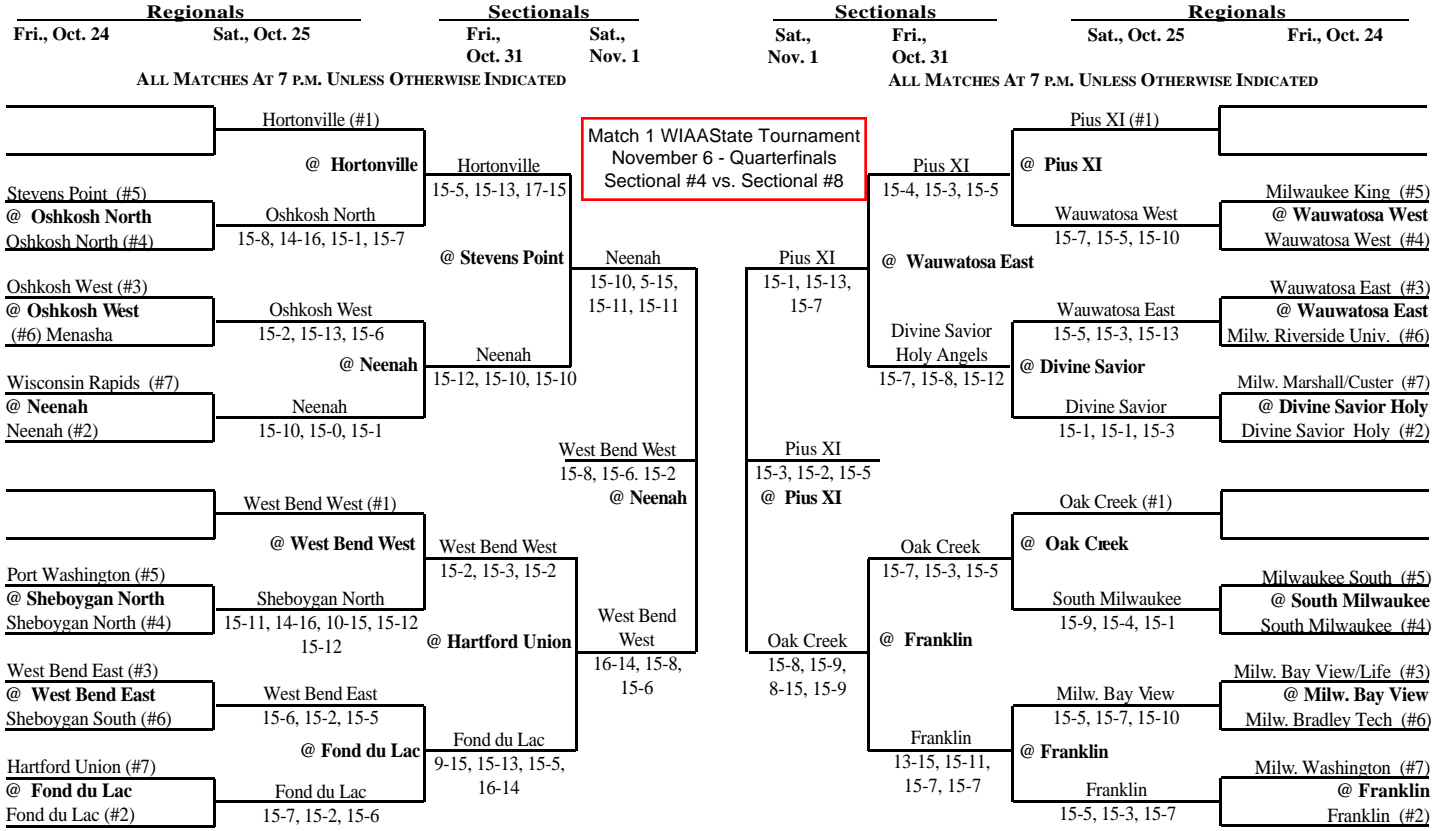

updated 11/4

2003 Girls Volleyball Assignments – Division 1

Second round tournaments hosts will be determined by: (a) If a team receives a bye in the first round, they will host the second round match. (b) If second round "Team A" hosted a first round match and their opponent "Team B" did not host, then "Team B" will host. However, if "Team B" was assigned to host a first round tournament and couldn't host, then the higher seed will host. (c) If neither second round opponent hosted a first round match, then the higher seed will host. (d) If both second round opponents hosted first round matches, then the higher seed will host.

SECTIONAL #4

SECTIONAL #8

SECTIONAL #1

SECTIONAL #7

2003 Girls Volleyball Assignments – Division 1

Second round tournaments hosts will be determined by: (a) If a team receives a bye in the first round, they will host the second round match. (b) If second round "Team A" hosted a first round match and their opponent "Team B" did not host, then "Team B" will host. However, if "Team B" was assigned to host a first round tournament and couldn't host, then the higher seed will host. (c) If neither second round opponent hosted a first round match, then the higher seed will host. (d) If both second round opponents hosted first round matches, then the higher seed will host.