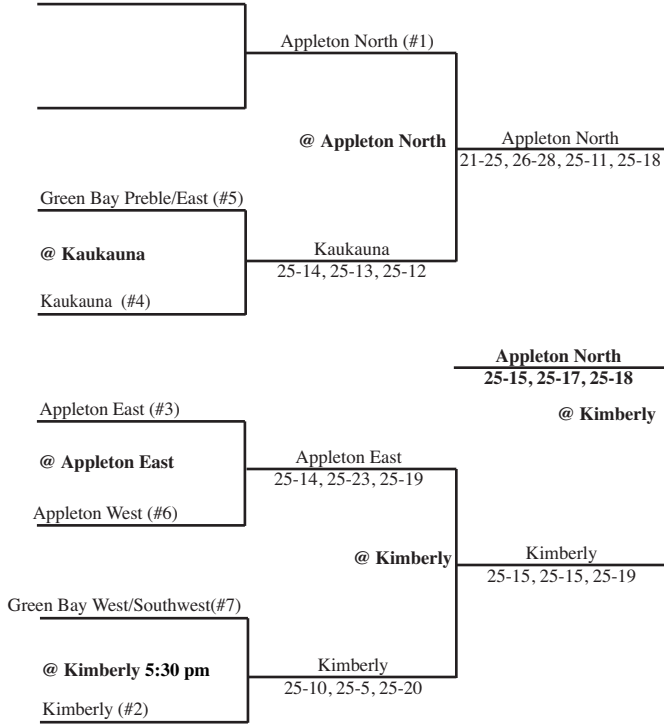

2012 Boys Volleyball Assignments

Updated 11/2 - 10 a.m.

Regionals - Friday, October 26

Sectionals - Tuesday, October 30 and Thursday, November 1

SECTIONAL #1

Regionals Fri., Oct. 26
Sectionals Tues., Oct. 30 Thurs., Nov. 1

ALL MATCHES AT 7 P.M. UNLESS OTHERWISE INDICATED

SECTIONAL #2

Sectionals Thurs., Nov. 1
Regionals Tues., Oct. 30 Fri., Oct. 26

ALL MATCHES AT 7 P.M. UNLESS OTHERWISE INDICATED

SECTIONAL #3

Regionals Fri., Oct. 26
Sectionals Tues., Oct. 30 Thurs., Nov. 1

ALL MATCHES AT 7 P.M. UNLESS OTHERWISE INDICATED

SECTIONAL #4

Sectionals Thurs., Nov. 1
Regionals Tues., Oct. 30 Fri., Oct. 26

ALL MATCHES AT 7 P.M. UNLESS OTHERWISE INDICATED