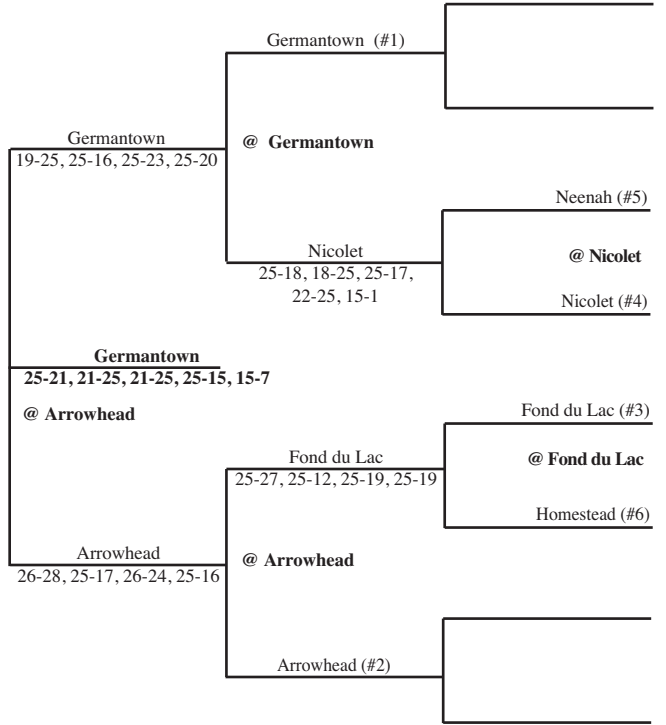

2012 Boys Volleyball Assignments

Updated 11/2 - 10 a.m.

Regionals - Friday, October 26

Sectionals - Tuesday, October 30 and Thursday, November 1

SECTIONAL #1

Regionals Fri., Oct. 26
Sectionals Tues., Oct. 30 Thurs., Nov. 1

ALL MATCHES AT 7 P.M. UNLESS OTHERWISE INDICATED

SECTIONAL #2

Sectionals Thurs., Nov. 1
Regionals Tues., Oct. 30 Fri., Oct. 26

ALL MATCHES AT 7 P.M. UNLESS OTHERWISE INDICATED

SECTIONAL #3

Regionals Fri., Oct. 26
Sectionals Tues., Oct. 30 Thurs., Nov. 1

ALL MATCHES AT 7 P.M. UNLESS OTHERWISE INDICATED

SECTIONAL #4

Sectionals Thurs., Nov. 1
Regionals Tues., Oct. 30 Fri., Oct. 26

ALL MATCHES AT 7 P.M. UNLESS OTHERWISE INDICATED