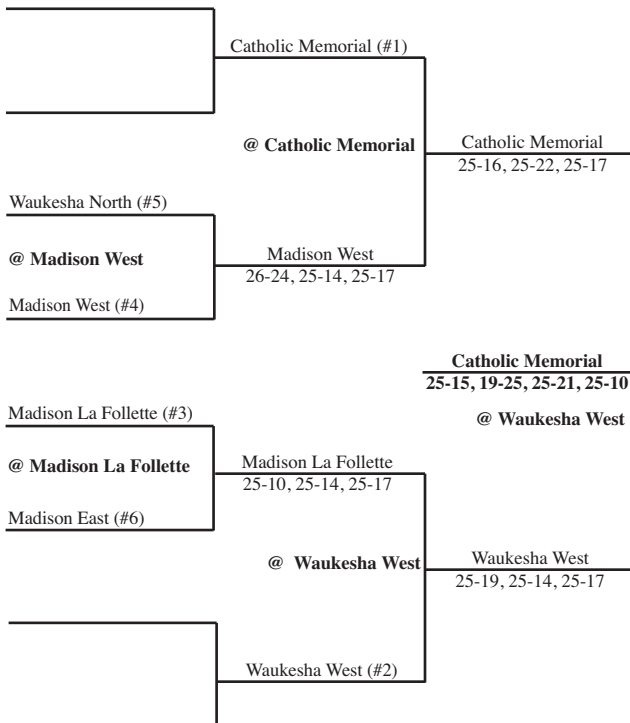

2012 Boys Volleyball Assignments

Updated 11/2 - 10 a.m.

Regionals - Friday, October 26

Sectionals - Tuesday, October 30 and Thursday, November 1

SECTIONAL #1

Regionals Fri., Oct. 26
Sectionals Tues., Oct. 30 Thurs., Nov. 1

ALL MATCHES AT 7 P.M. UNLESS OTHERWISE INDICATED

SECTIONAL #2

Sectionals Thurs., Nov. 1
Regionals Tues., Oct. 30 Fri., Oct. 26

ALL MATCHES AT 7 P.M. UNLESS OTHERWISE INDICATED

SECTIONAL #3

Regionals Fri., Oct. 26
Sectionals Tues., Oct. 30 Thurs., Nov. 1

ALL MATCHES AT 7 P.M. UNLESS OTHERWISE INDICATED

SECTIONAL #4

Sectionals Thurs., Nov. 1
Regionals Tues., Oct. 30 Fri., Oct. 26

ALL MATCHES AT 7 P.M. UNLESS OTHERWISE INDICATED