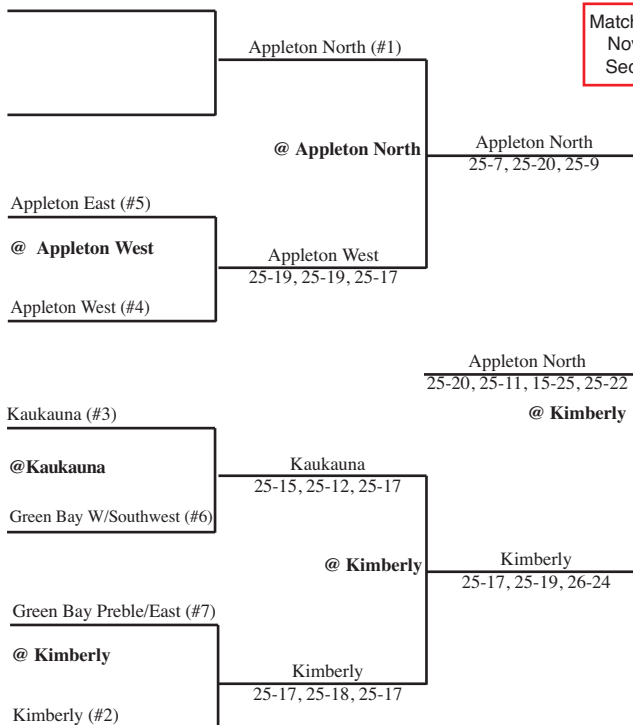

Regionals
Fri., Oct. 27

SECTIONAL #1
Sectionals
Tues., Oct. 31   Thurs., Nov. 2

SECTIONAL #7
Sectionals
Thurs., Nov. 2   Tues., Oct. 31

Regionals
Fri., Oct. 27

ALL MATCHES AT 7 P.M. UNLESS OTHERWISE INDICATED

ALL MATCHES AT 7 P.M. UNLESS OTHERWISE INDICATED