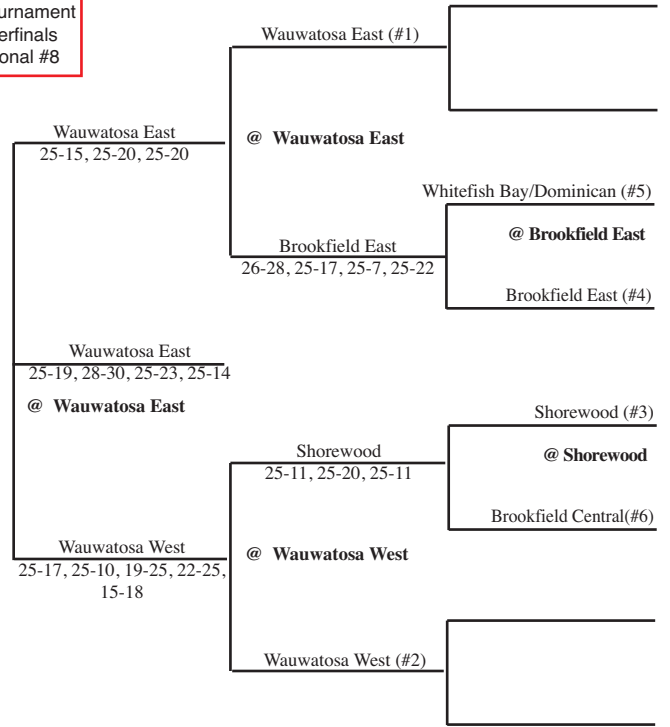

# 2006 Boys Volleyball Assignments

Updated 11/3 1:40 p.m.

Regionals - Friday, October 27

Sectionals - Tuesday, October 31 and Thursday, November 2

**Regionals**  
Fri., Oct. 27

**SECTIONAL #4**  
Sectionals  
Tues., Oct. 31      Thurs., Nov. 2

**SECTIONAL #8**  
Sectionals  
Thurs., Nov. 2      Tues., Oct. 31

**Regionals**  
Fri., Oct. 27

ALL MATCHES AT 7 P.M. UNLESS OTHERWISE INDICATED

ALL MATCHES AT 7 P.M. UNLESS OTHERWISE INDICATED

**Regionals**  
Fri., Oct. 27

**SECTIONAL #1**  
Sectionals  
Tues., Oct. 31      Thurs., Nov. 2

**SECTIONAL #7**  
Sectionals  
Thurs., Nov. 2      Tues., Oct. 31

**Regionals**  
Fri., Oct. 27

ALL MATCHES AT 7 P.M. UNLESS OTHERWISE INDICATED

# 2006 Boys Volleyball Assignments

Regionals - Friday, October 27

Sectionals - Tuesday, October 31 and Thursday, November 2

Regionals  
Fri., Oct. 27

SECTIONAL #3  
Sectionals  
Tues., Oct. 31      Thurs., Nov. 2