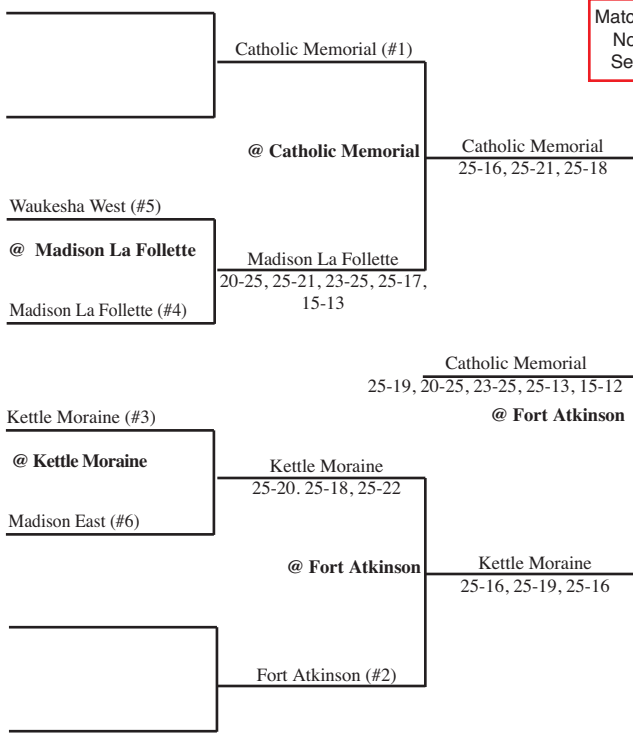

**SECTIONAL #8**  
Sectionals  
Thurs., Nov. 2      Tues., Oct. 31

**Regionals**  
Fri., Oct. 27

ALL MATCHES AT 7 P.M. UNLESS OTHERWISE INDICATED

ALL MATCHES AT 7 P.M. UNLESS OTHERWISE INDICATED

**Regionals**  
Fri., Oct. 27

**SECTIONAL #1**  
Sectionals  
Tues., Oct. 31      Thurs., Nov. 2

**SECTIONAL #7**  
Sectionals  
Thurs., Nov. 2      Tues., Oct. 31

**Regionals**  
Fri., Oct. 27

ALL MATCHES AT 7 P.M. UNLESS OTHERWISE INDICATED

# 2006 Boys Volleyball Assignments

Regionals - Friday, October 27

Sectionals - Tuesday, October 31 and Thursday, November 2

Regionals  
Fri., Oct. 27

SECTIONAL #3  
Sectionals  
Tues., Oct. 31      Thurs., Nov. 2

Regionals  
Fri., Oct. 27

SECTIONAL #5  
Sectionals  
Thurs., Nov. 2      Tues., Oct. 31

ALL MATCHES AT 7 P.M. UNLESS OTHERWISE INDICATED

ALL MATCHES AT 7 P.M. UNLESS OTHERWISE INDICATED

Regionals  
Fri., Oct. 27