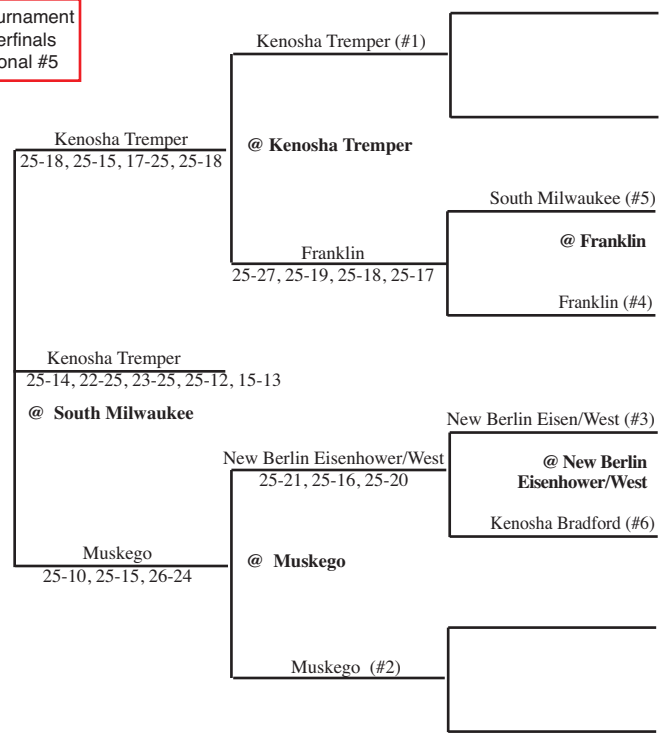

**SECTIONAL #1**  
Sectionals  
Tues., Oct. 31      Thurs., Nov. 2

**SECTIONAL #7**  
Sectionals  
Thurs., Nov. 2      Tues., Oct. 31

**Regionals**  
Fri., Oct. 27

ALL MATCHES AT 7 P.M. UNLESS OTHERWISE INDICATED

# 2006 Boys Volleyball Assignments

Regionals - Friday, October 27

Sectionals - Tuesday, October 31 and Thursday, November 2

Regionals  
Fri., Oct. 27

SECTIONAL #3  
Sectionals  
Tues., Oct. 31      Thurs., Nov. 2

Regionals  
Fri., Oct. 27

SECTIONAL #5  
Sectionals  
Thurs., Nov. 2      Tues., Oct. 31

ALL MATCHES AT 7 P.M. UNLESS OTHERWISE INDICATED

ALL MATCHES AT 7 P.M. UNLESS OTHERWISE INDICATED

Regionals  
Fri., Oct. 27

SECTIONAL #2  
Sectionals  
Tues., Oct. 31      Thurs., Nov. 2

Regionals  
Fri., Oct. 27

SECTIONAL #6  
Sectionals  
Thurs., Nov. 2      Tues., Oct. 31

ALL MATCHES AT 7 P.M. UNLESS OTHERWISE INDICATED

ALL MATCHES AT 7 P.M. UNLESS OTHERWISE INDICATED