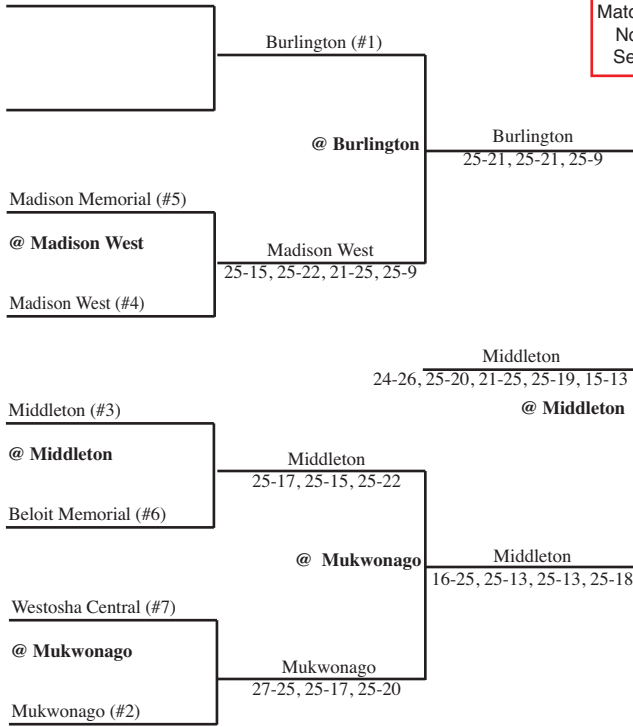

# 2006 Boys Volleyball Assignments

Updated 11/3 1:40 p.m.

Regionals - Friday, October 27

Sectionals - Tuesday, October 31 and Thursday, November 2

**Regionals**  
Fri., Oct. 27

**SECTIONAL #4**  
Sectionals  
Tues., Oct. 31      Thurs., Nov. 2

**SECTIONAL #8**  
Sectionals  
Thurs., Nov. 2      Tues., Oct. 31

**Regionals**  
Fri., Oct. 27

ALL MATCHES AT 7 P.M. UNLESS OTHERWISE INDICATED

ALL MATCHES AT 7 P.M. UNLESS OTHERWISE INDICATED

**Regionals**  
Fri., Oct. 27

**SECTIONAL #1**  
Sectionals  
Tues., Oct. 31      Thurs., Nov. 2

**SECTIONAL #7**  
Sectionals  
Thurs., Nov. 2      Tues., Oct. 31

**Regionals**  
Fri., Oct. 27

ALL MATCHES AT 7 P.M. UNLESS OTHERWISE INDICATED

# 2006 Boys Volleyball Assignments

Regionals - Friday, October 27

Sectionals - Tuesday, October 31 and Thursday, November 2

Regionals  
Fri., Oct. 27

SECTIONAL #3  
Sectionals  
Tues., Oct. 31      Thurs., Nov. 2