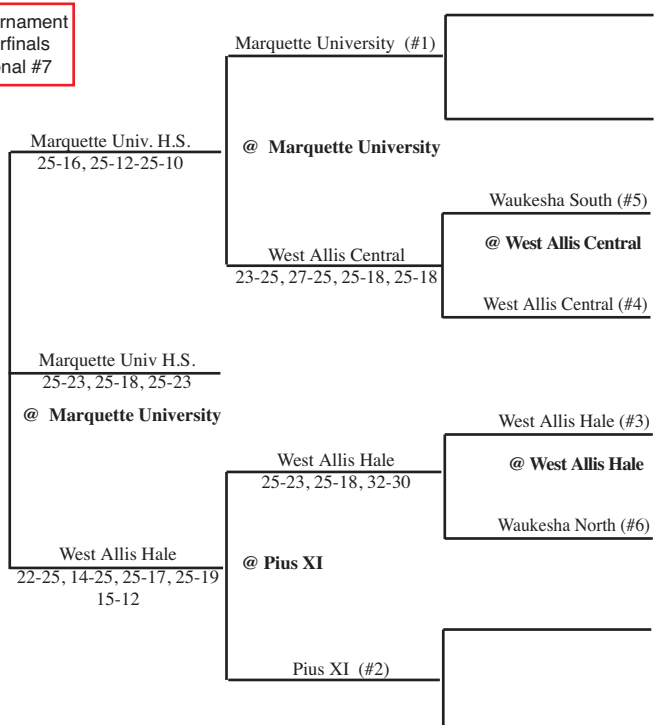

# 2006 Boys Volleyball Assignments

Updated 11/3 1:40 p.m.

Regionals - Friday, October 27

Sectionals - Tuesday, October 31 and Thursday, November 2

**Regionals**  
Fri., Oct. 27

**SECTIONAL #4**  
Sectionals  
Tues., Oct. 31      Thurs., Nov. 2

**SECTIONAL #8**  
Sectionals  
Thurs., Nov. 2      Tues., Oct. 31

**Regionals**  
Fri., Oct. 27

ALL MATCHES AT 7 P.M. UNLESS OTHERWISE INDICATED

ALL MATCHES AT 7 P.M. UNLESS OTHERWISE INDICATED

**Regionals**  
Fri., Oct. 27

**SECTIONAL #1**  
Sectionals  
Tues., Oct. 31      Thurs., Nov. 2

**SECTIONAL #7**  
Sectionals  
Thurs., Nov. 2      Tues., Oct. 31

**Regionals**  
Fri., Oct. 27

ALL MATCHES AT 7 P.M. UNLESS OTHERWISE INDICATED

# 2006 Boys Volleyball Assignments

Regionals - Friday, October 27

Sectionals - Tuesday, October 31 and Thursday, November 2

Regionals  
Fri., Oct. 27

SECTIONAL #3  
Sectionals  
Tues., Oct. 31      Thurs., Nov. 2