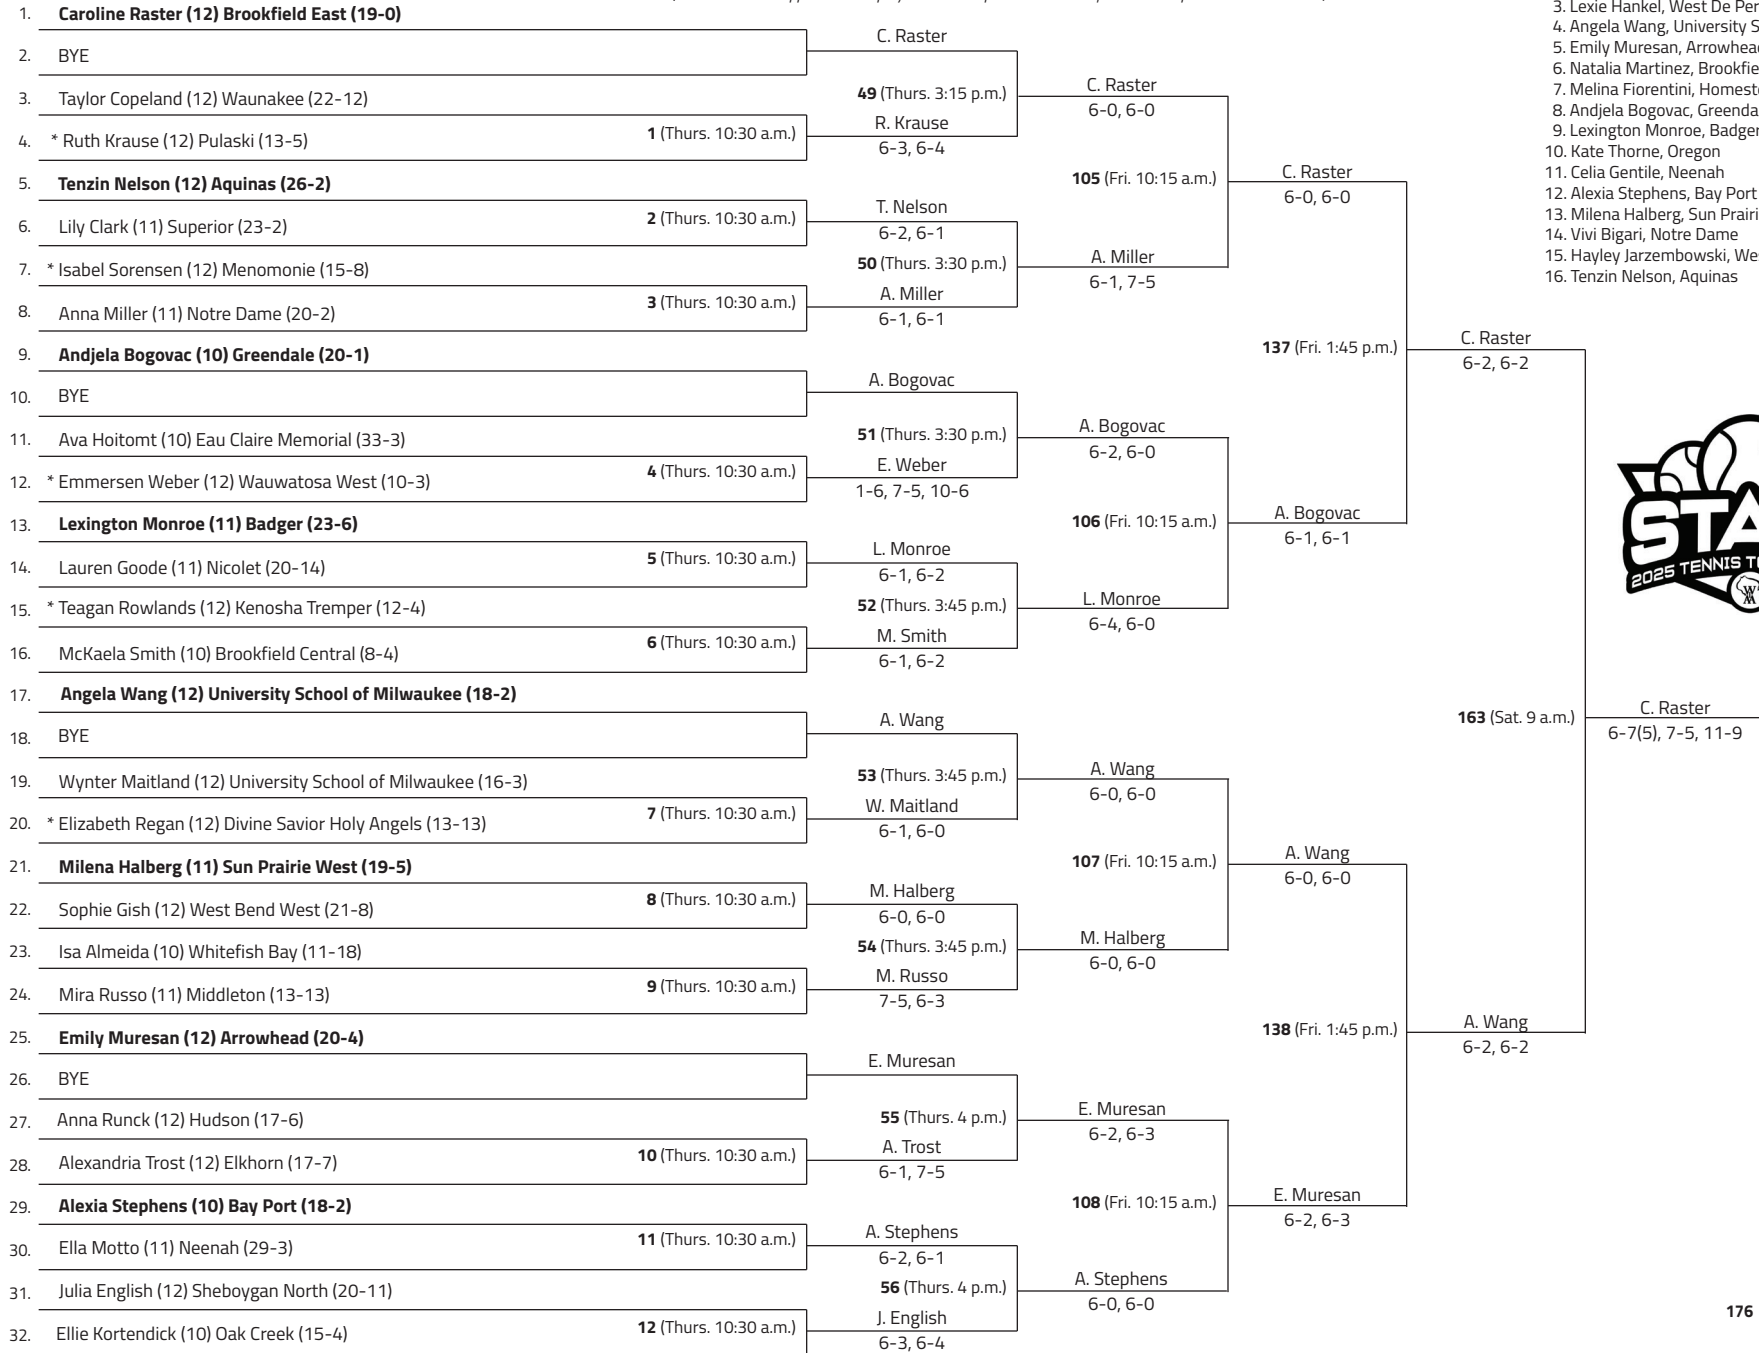

Division 1 - Singles

(Match times are approximate – players should report a minimum of 45 minutes prior to the listed time.)

SEEDED PLAYERS

1. Caroline Raster, Brookfield East
2. McKenna Thorson, Verona
3. Lexie Hankel, West De Pere
4. Angela Wang, University School of Milwaukee
5. Emily Muresan, Arrowhead
6. Natalia Martinez, Brookfield East
7. Melina Fiorentini, Homestead
8. Andjela Bogovac, Greendale
9. Lexington Monroe, Badger
10. Kate Thorne, Oregon
11. Celia Gentile, Neenah
12. Alexia Stephens, Bay Port
13. Milena Halberg, Sun Prairie West
14. Vivi Bigari, Notre Dame
15. Hayley Jarzembowski, Westosha Central
16. Tenzin Nelson, Aquinas

* Special Qualifiers

**2025
Champion**