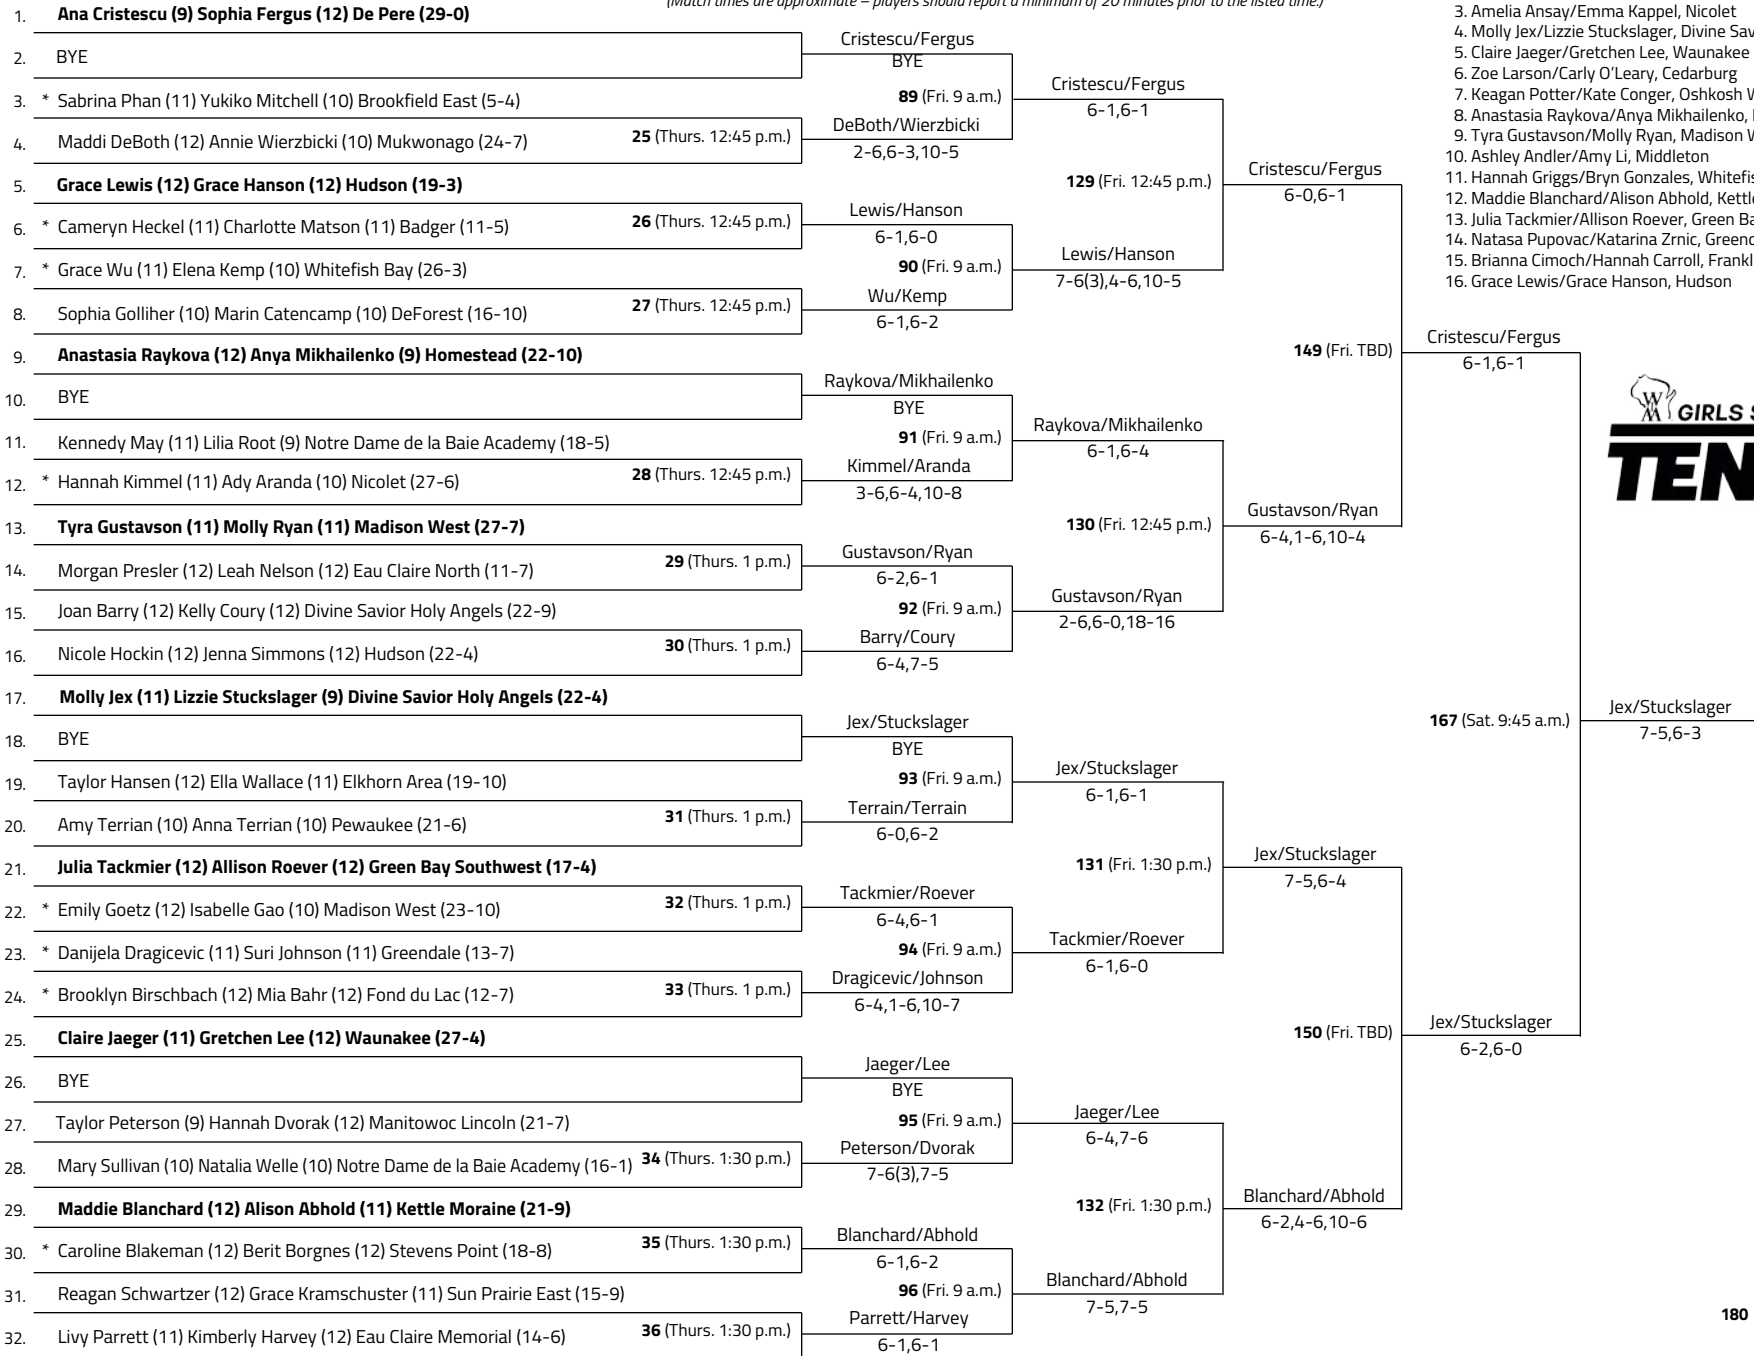

Division 1 - Doubles

(Match times are approximate – players should report a minimum of 20 minutes prior to the listed time.)

SEEDED PLAYERS

1. Ana Cristescu/Sophia Fergus, De Pere
2. Hannah Cady/Jane Berglin, Arrowhead
3. Amelia Ansay/Emma Kappel, Nicolet
4. Molly Jex/Lizzie Stuckslager, Divine Savior Holy Angels
5. Claire Jaeger/Gretchen Lee, Waunakee
6. Zoe Larson/Carly O'Leary, Cedarburg
7. Keagan Potter/Kate Conger, Oshkosh West
8. Anastasia Raykova/Anyia Mikhailenko, Homestead
9. Tyra Gustavson/Molly Ryan, Madison West
10. Ashley Andler/Amy Li, Middleton
11. Hannah Griggs/Bryn Gonzales, Whitefish Bay
12. Maddie Blanchard/Alison Abhold, Kettle Moraine
13. Julia Tackmier/Allison Roever, Green Bay Southwest
14. Natasa Pupovac/Katarina Zrnec, Greendale
15. Brianna Cimo/Hannah Carroll, Franklin
16. Grace Lewis/Grace Hanson, Hudson

* Special Qualifiers