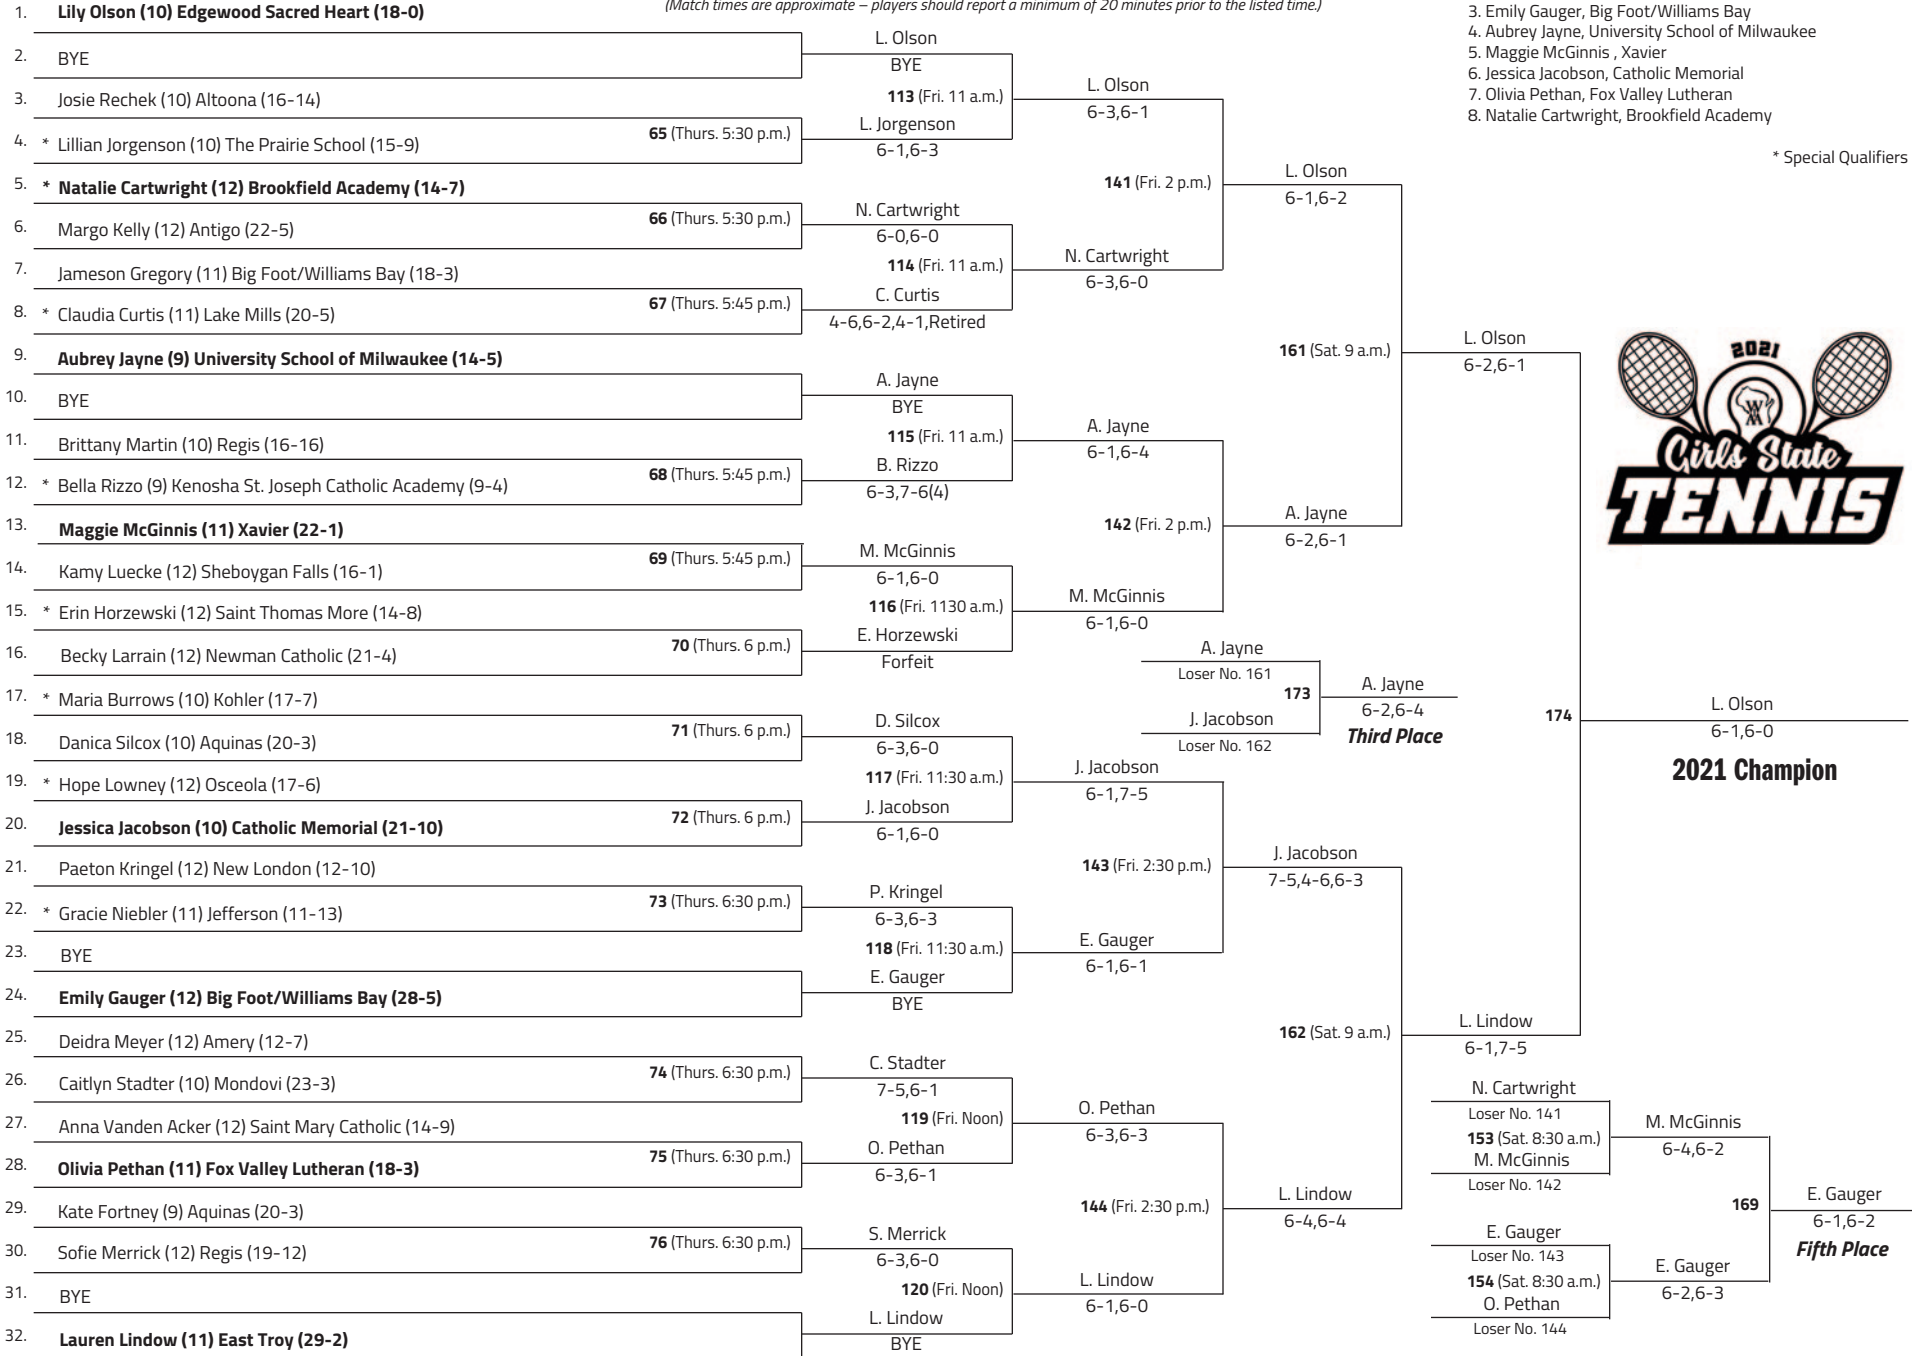

Division 2 - Singles

(Match times are approximate – players should report a minimum of 20 minutes prior to the listed time.)

- SEEDED PLAYERS**
1. Lily Olson, Edgewood Sacred Heart
 2. Lauren Lindow, East Troy
 3. Emily Gauger, Big Foot/Williams Bay
 4. Aubrey Jayne, University School of Milwaukee
 5. Maggie McGinnis, Xavier
 6. Jessica Jacobson, Catholic Memorial
 7. Olivia Pethan, Fox Valley Lutheran
 8. Natalie Cartwright, Brookfield Academy
- * Special Qualifiers