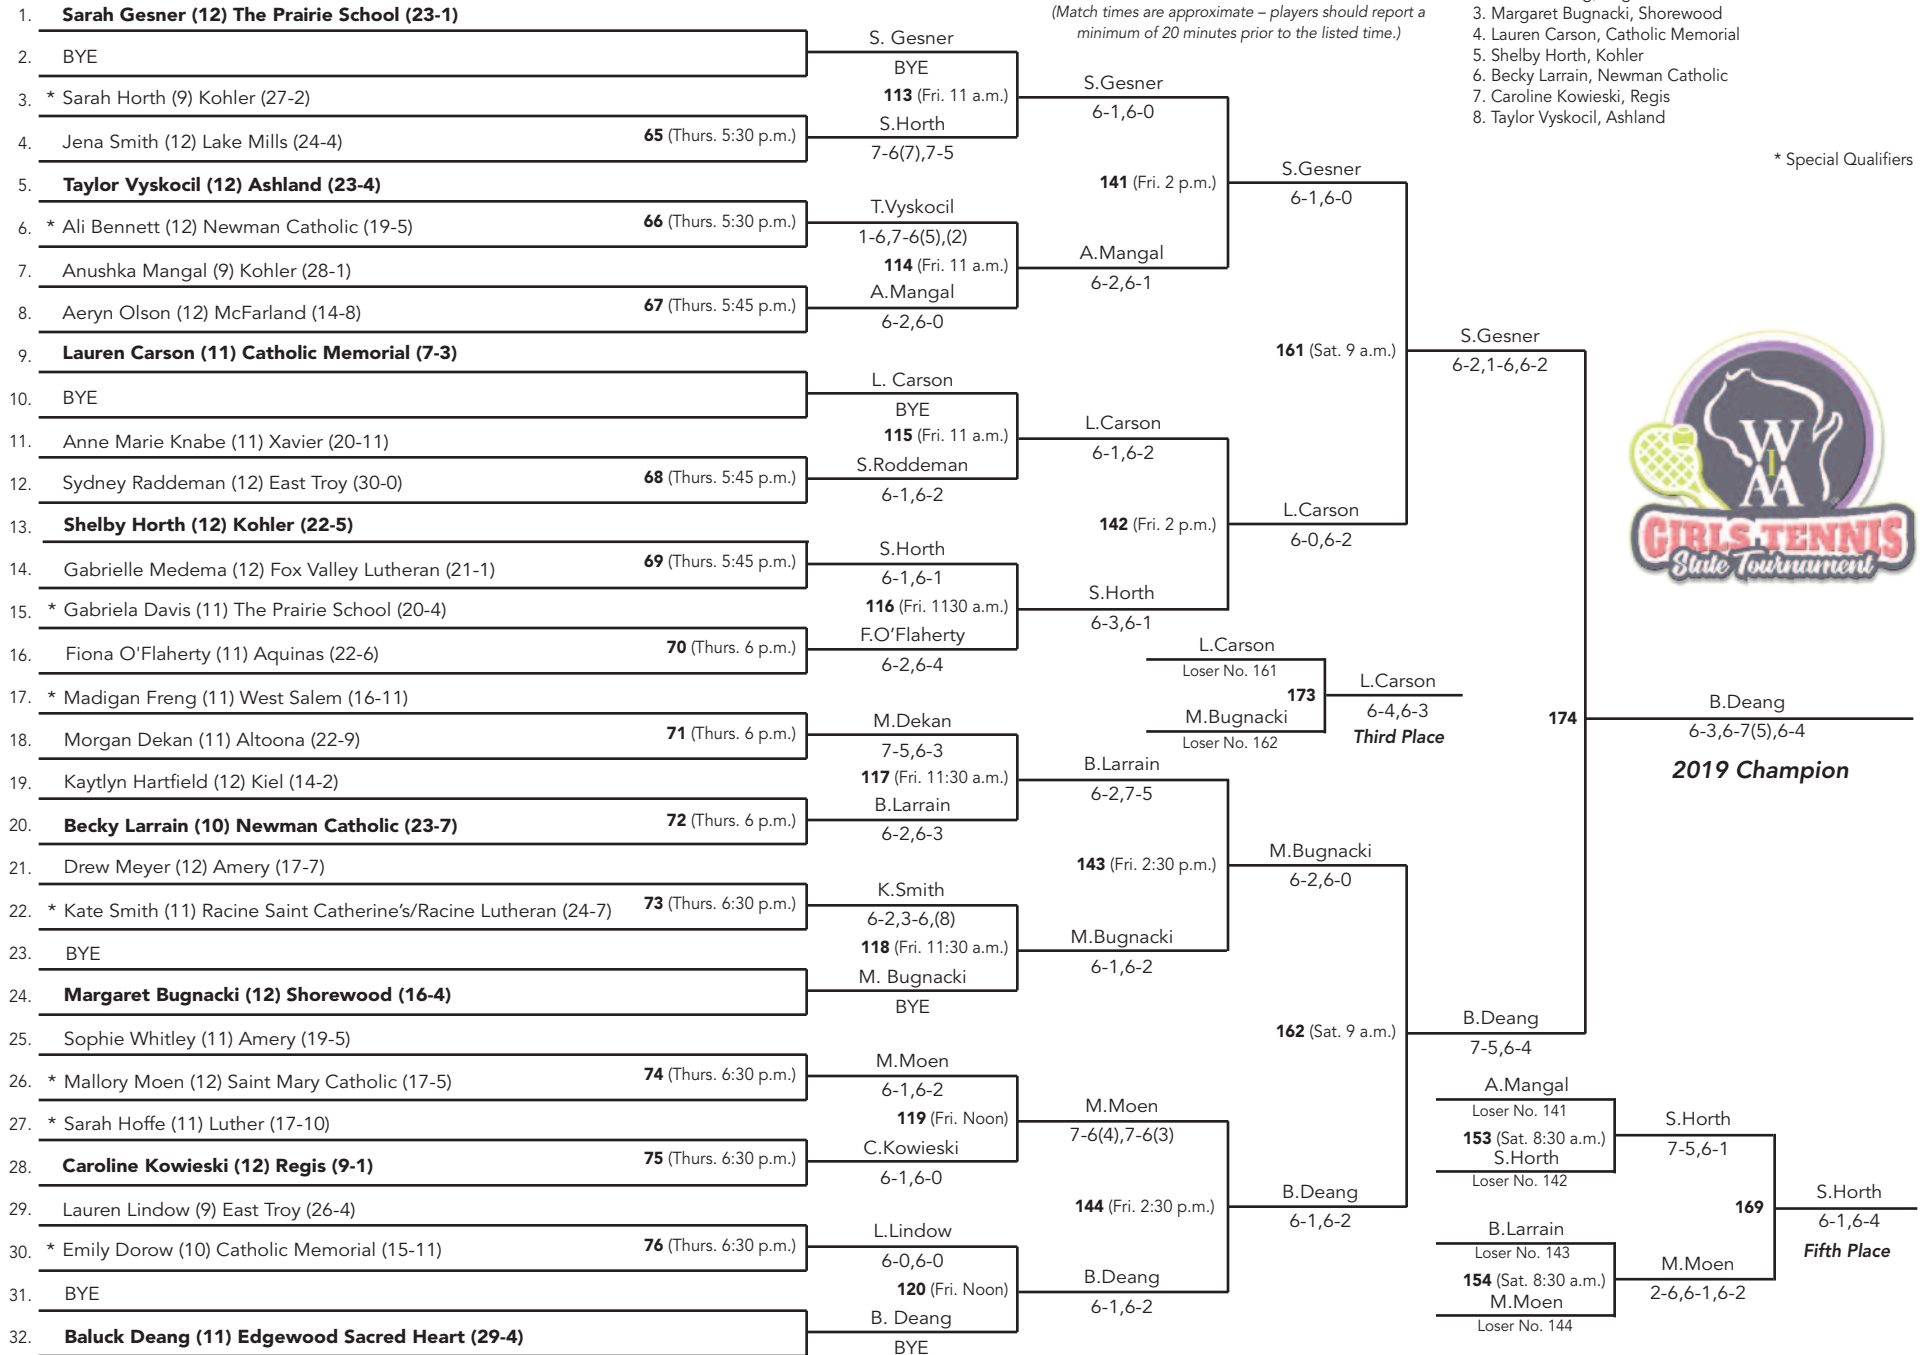

DIVISION 2 - SINGLES

SEEDED PLAYERS

1. Sarah Gesner, The Prairie School
2. Baluck Deang, Edgewood Sacred Heart
3. Margaret Bugnacki, Shorewood
4. Lauren Carson, Catholic Memorial
5. Shelby Horth, Kohler
6. Becky Larrain, Newman Catholic
7. Caroline Kowieski, Regis
8. Taylor Vyskocil, Ashland

(Match times are approximate – players should report a minimum of 20 minutes prior to the listed time.)

* Special Qualifiers