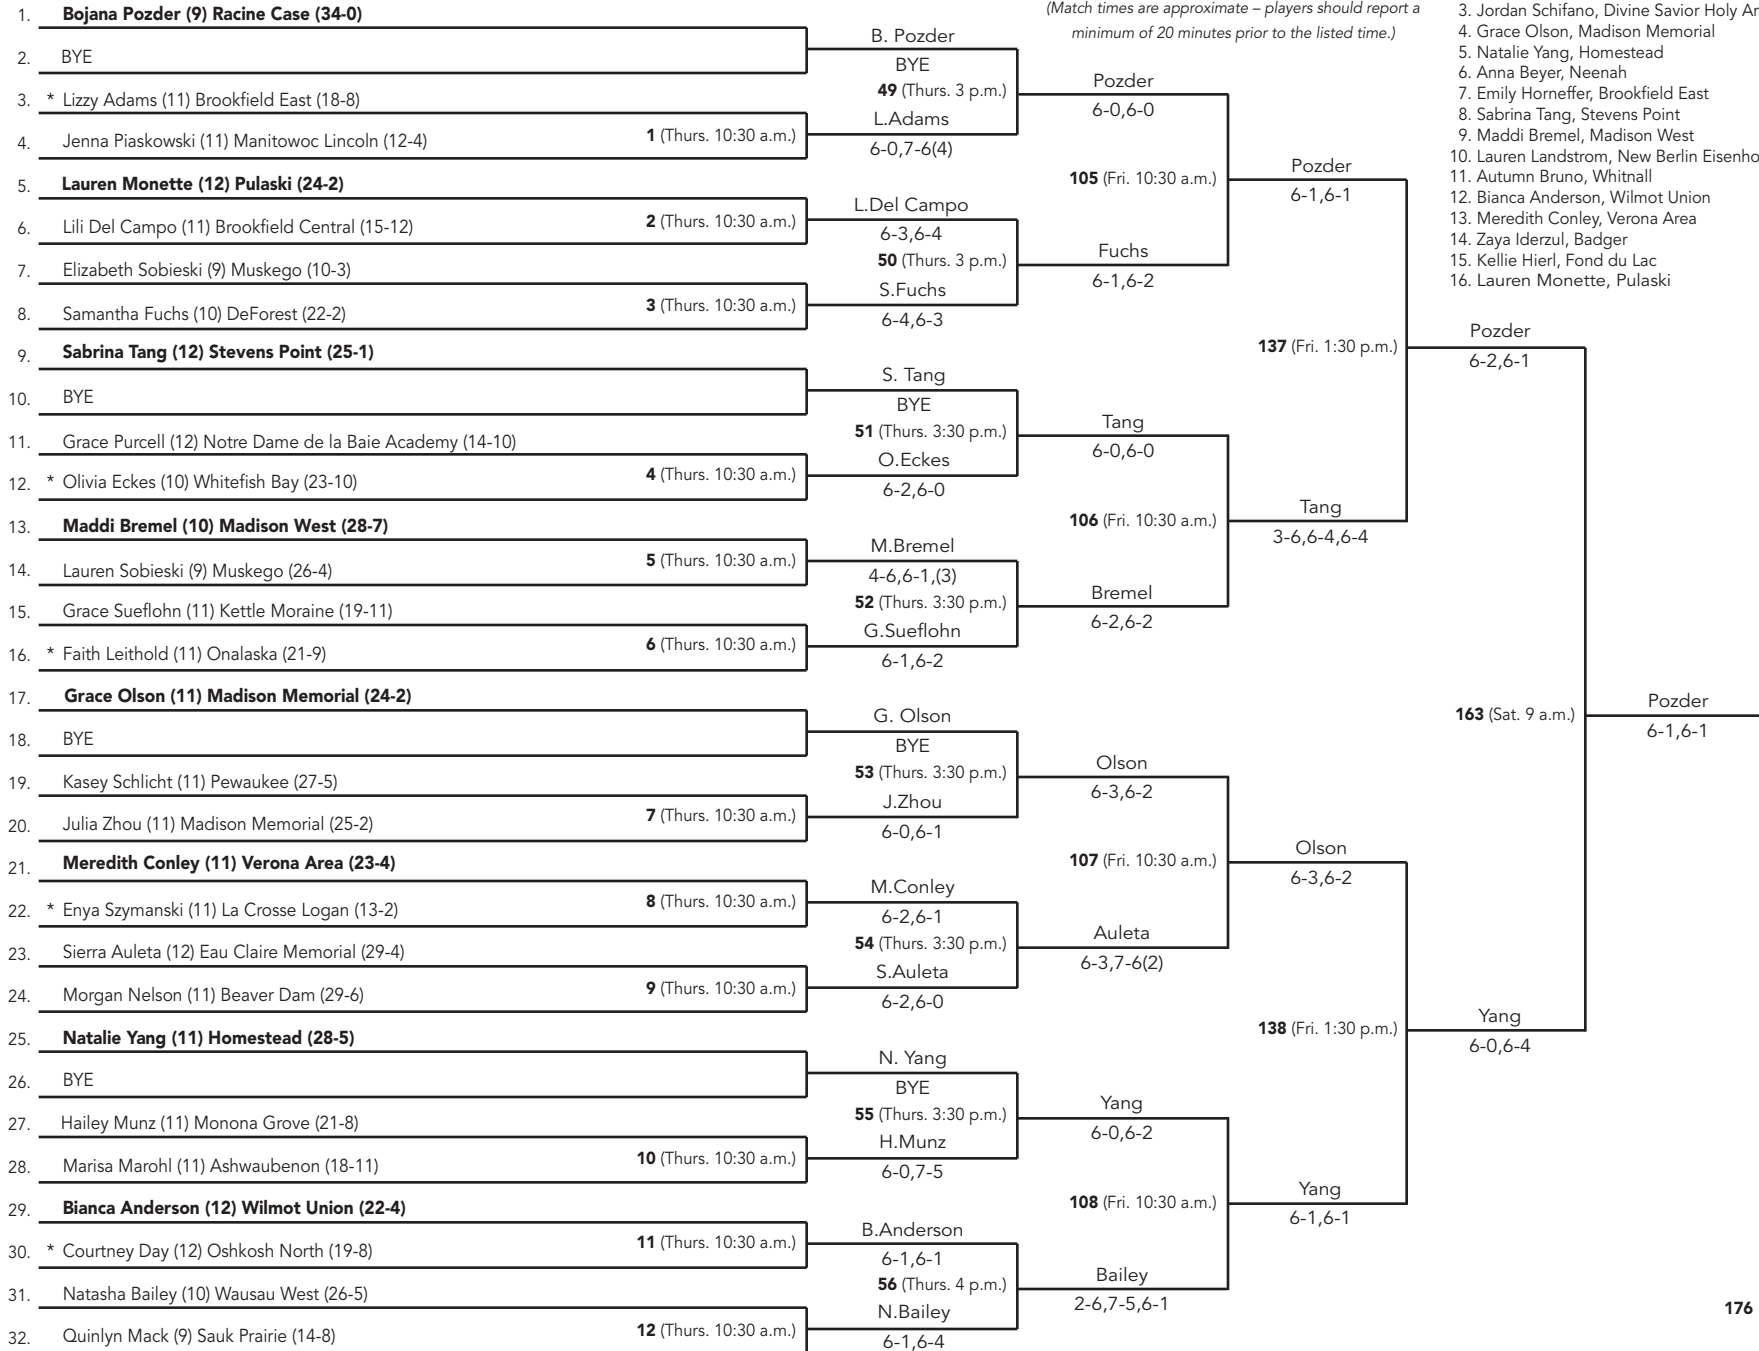

DIVISION 1 - SINGLES

SEEDED PLAYERS

1. Bojana Pozder, Racine Case
2. Logan White, Divine Savior Holy Angels
3. Jordan Schifano, Divine Savior Holy Angels
4. Grace Olson, Madison Memorial
5. Natalie Yang, Homestead
6. Anna Beyer, Neenah
7. Emily Horneffer, Brookfield East
8. Sabrina Tang, Stevens Point
9. Maddi Bremel, Madison West
10. Lauren Landstrom, New Berlin Eisenhower
11. Autumn Bruno, Whitnall
12. Bianca Anderson, Wilmot Union
13. Meredith Conley, Verona Area
14. Zaya Iderzul, Badger
15. Kellie Hierl, Fond du Lac
16. Lauren Monette, Pulaski

(Match times are approximate – players should report a minimum of 20 minutes prior to the listed time.)

* Special Qualifiers

176 Bojana Pozder
6-2,6-0
2018
Champion