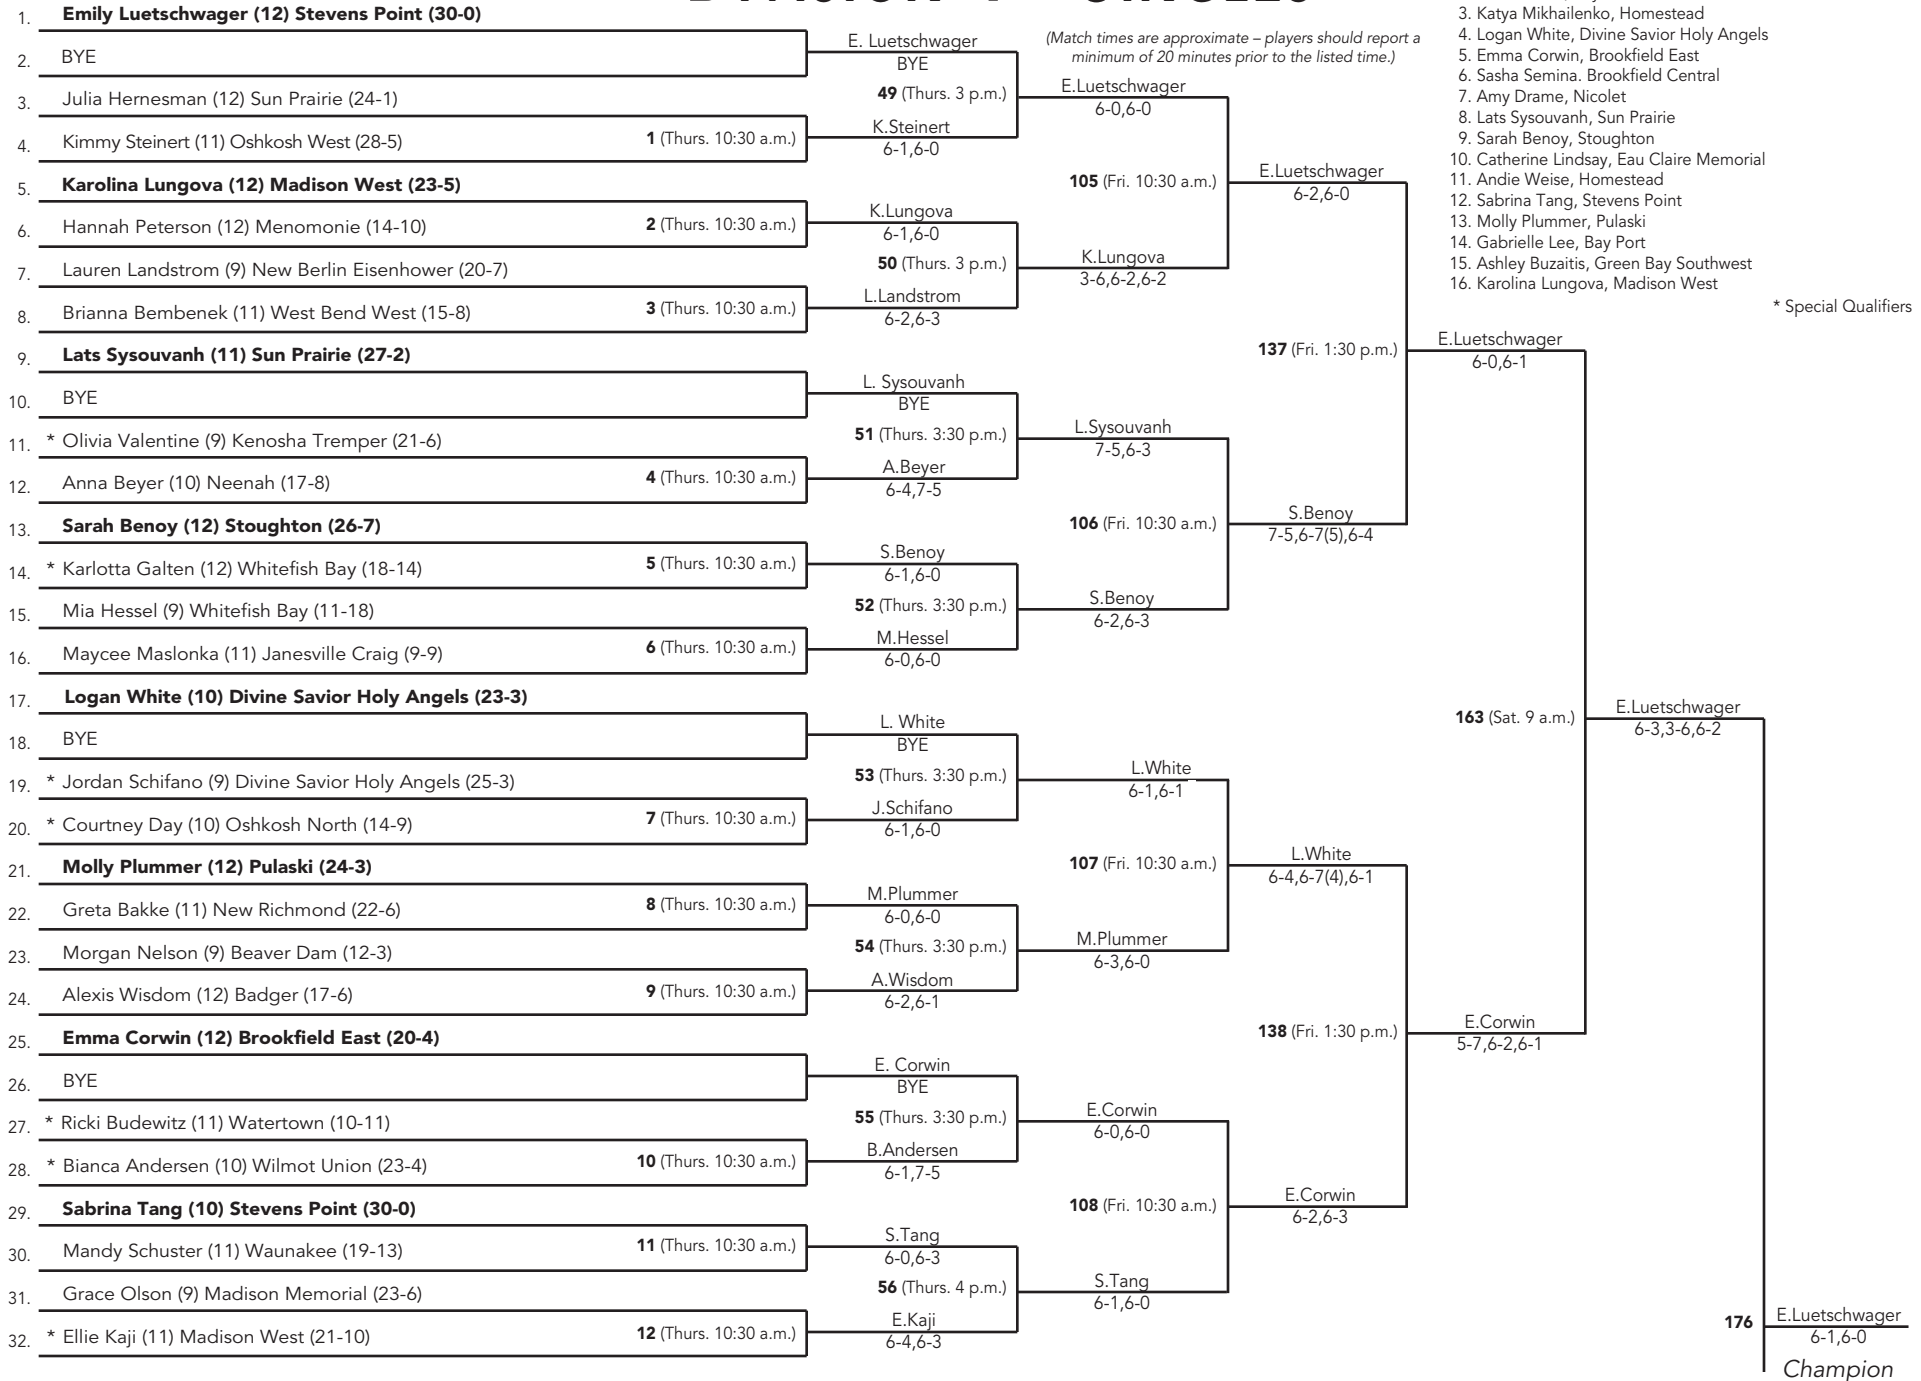

DIVISION 1 - SINGLES

SEEDED PLAYERS

1. Emily Luetschwager, Stevens Point
2. Isabelle Lee, Bay Port
3. Katya Mikhailenko, Homestead
4. Logan White, Divine Savior Holy Angels
5. Emma Corwin, Brookfield East
6. Sasha Semina, Brookfield Central
7. Amy Drame, Nicolet
8. Lats Sysouvanh, Sun Prairie
9. Sarah Benoy, Stoughton
10. Catherine Lindsay, Eau Claire Memorial
11. Andie Weise, Homestead
12. Sabrina Tang, Stevens Point
13. Molly Plummer, Pulaski
14. Gabrielle Lee, Bay Port
15. Ashley Buzaitis, Green Bay Southwest
16. Karolina Lungova, Madison West

* Special Qualifiers

Champion