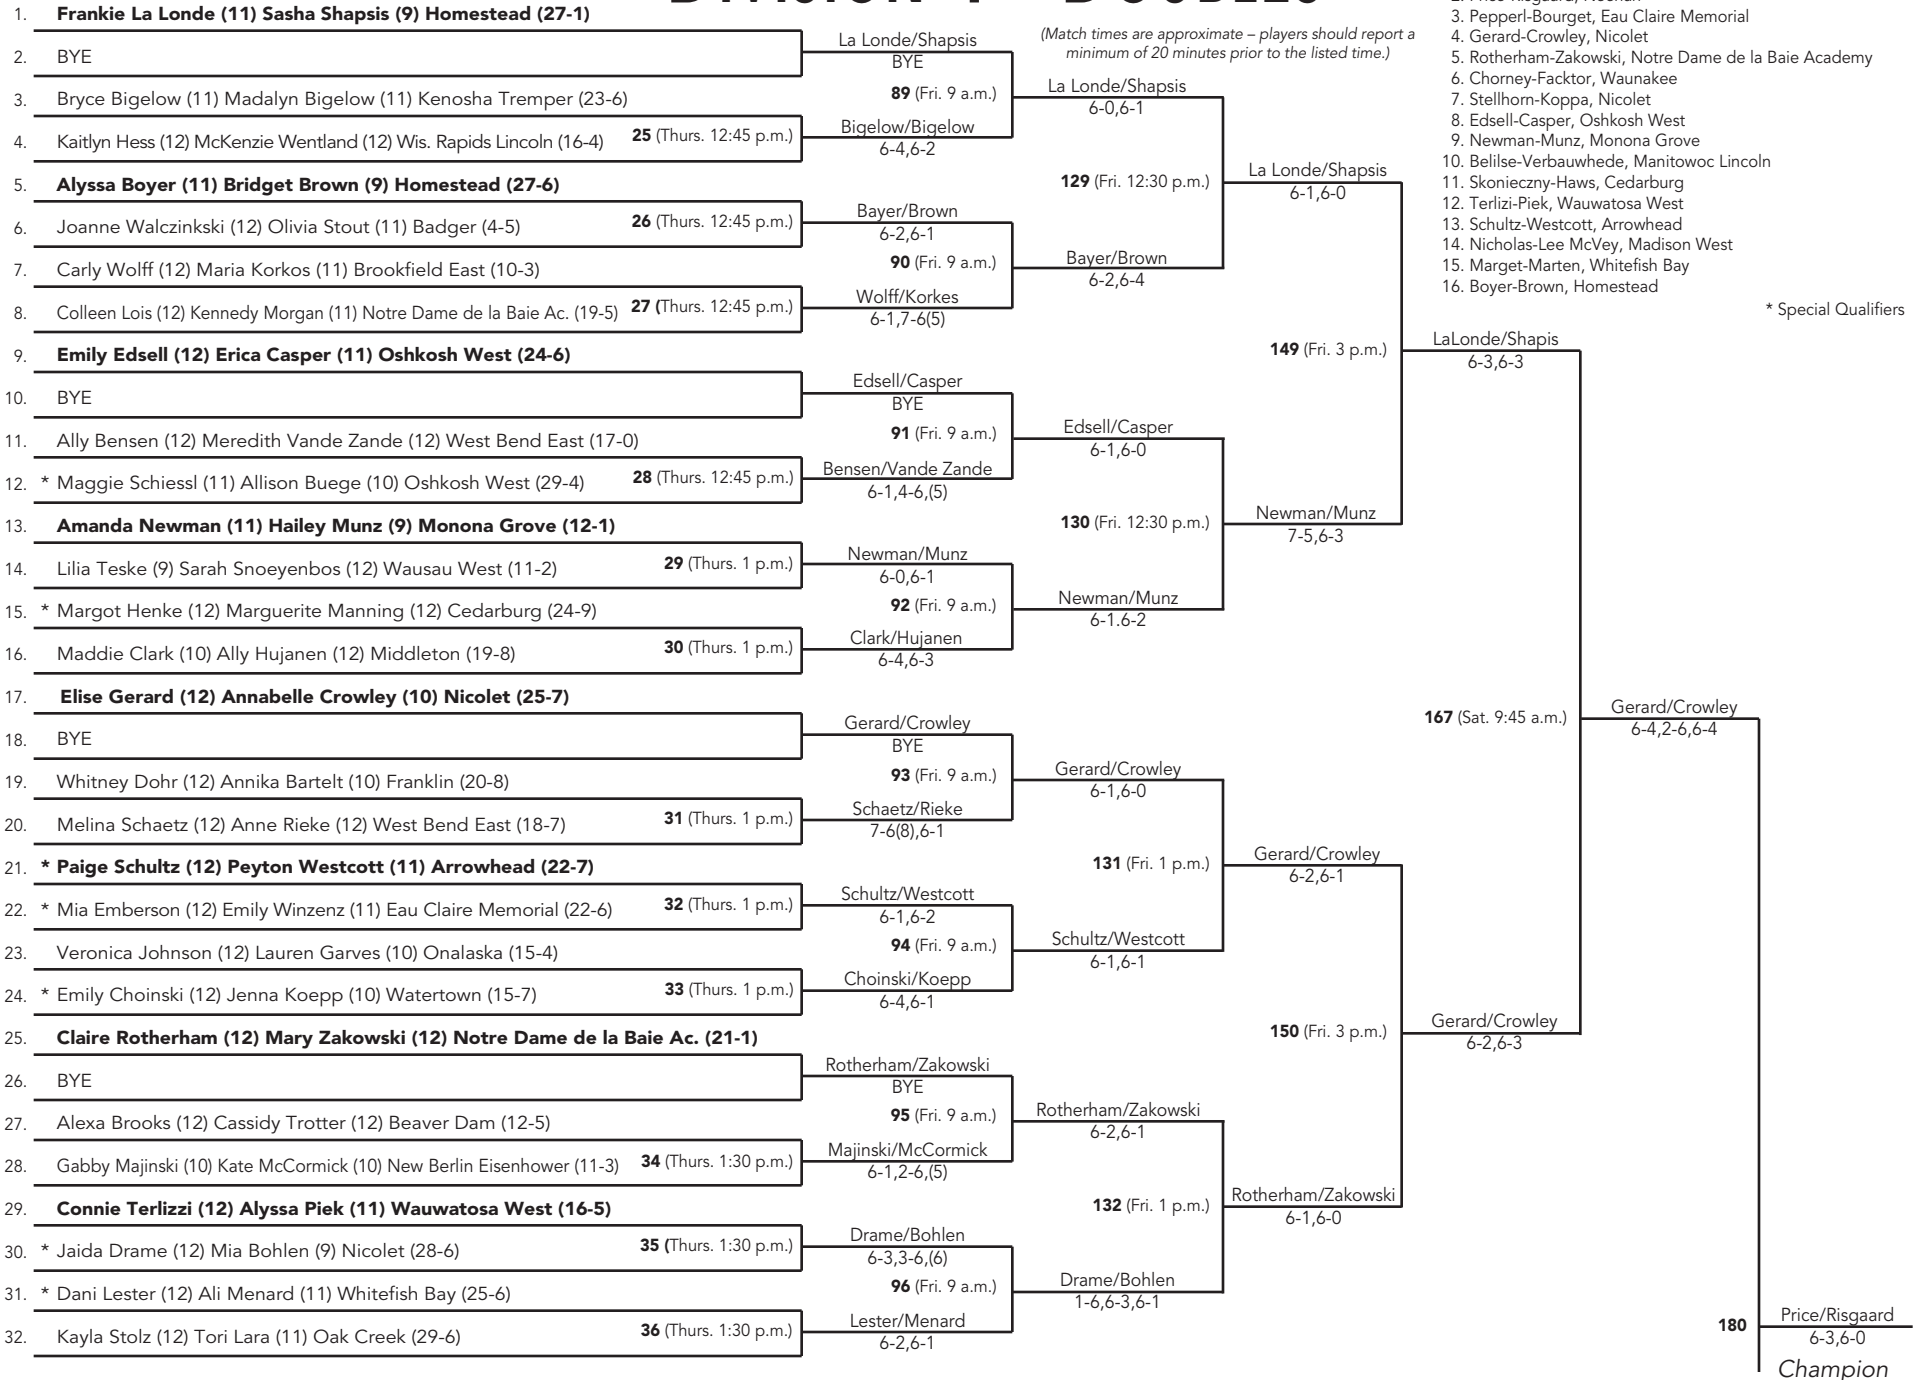

DIVISION 1 - DOUBLES

SEEDED PLAYERS

1. La Londe-Shapsis, Homestead
2. Price-Risgaard, Neenah
3. Pepperl-Bourget, Eau Claire Memorial
4. Gerard-Crowley, Nicolet
5. Rotherham-Zakowski, Notre Dame de la Baie Academy
6. Chorney-Factor, Waunakee
7. Stellhorn-Koppa, Nicolet
8. Edsell-Casper, Oshkosh West
9. Newman-Munz, Monona Grove
10. Belilse-Verbaughede, Manitowoc Lincoln
11. Skonieczny-Haws, Cedarburg
12. Terlizi-Piek, Wauwatosa West
13. Schultz-Westcott, Arrowhead
14. Nicholas-Lee McVey, Madison West
15. Marget-Marten, Whitefish Bay
16. Boyer-Brown, Homestead

* Special Qualifiers

180 Price/Risgaard
6-3,6-0
Champion