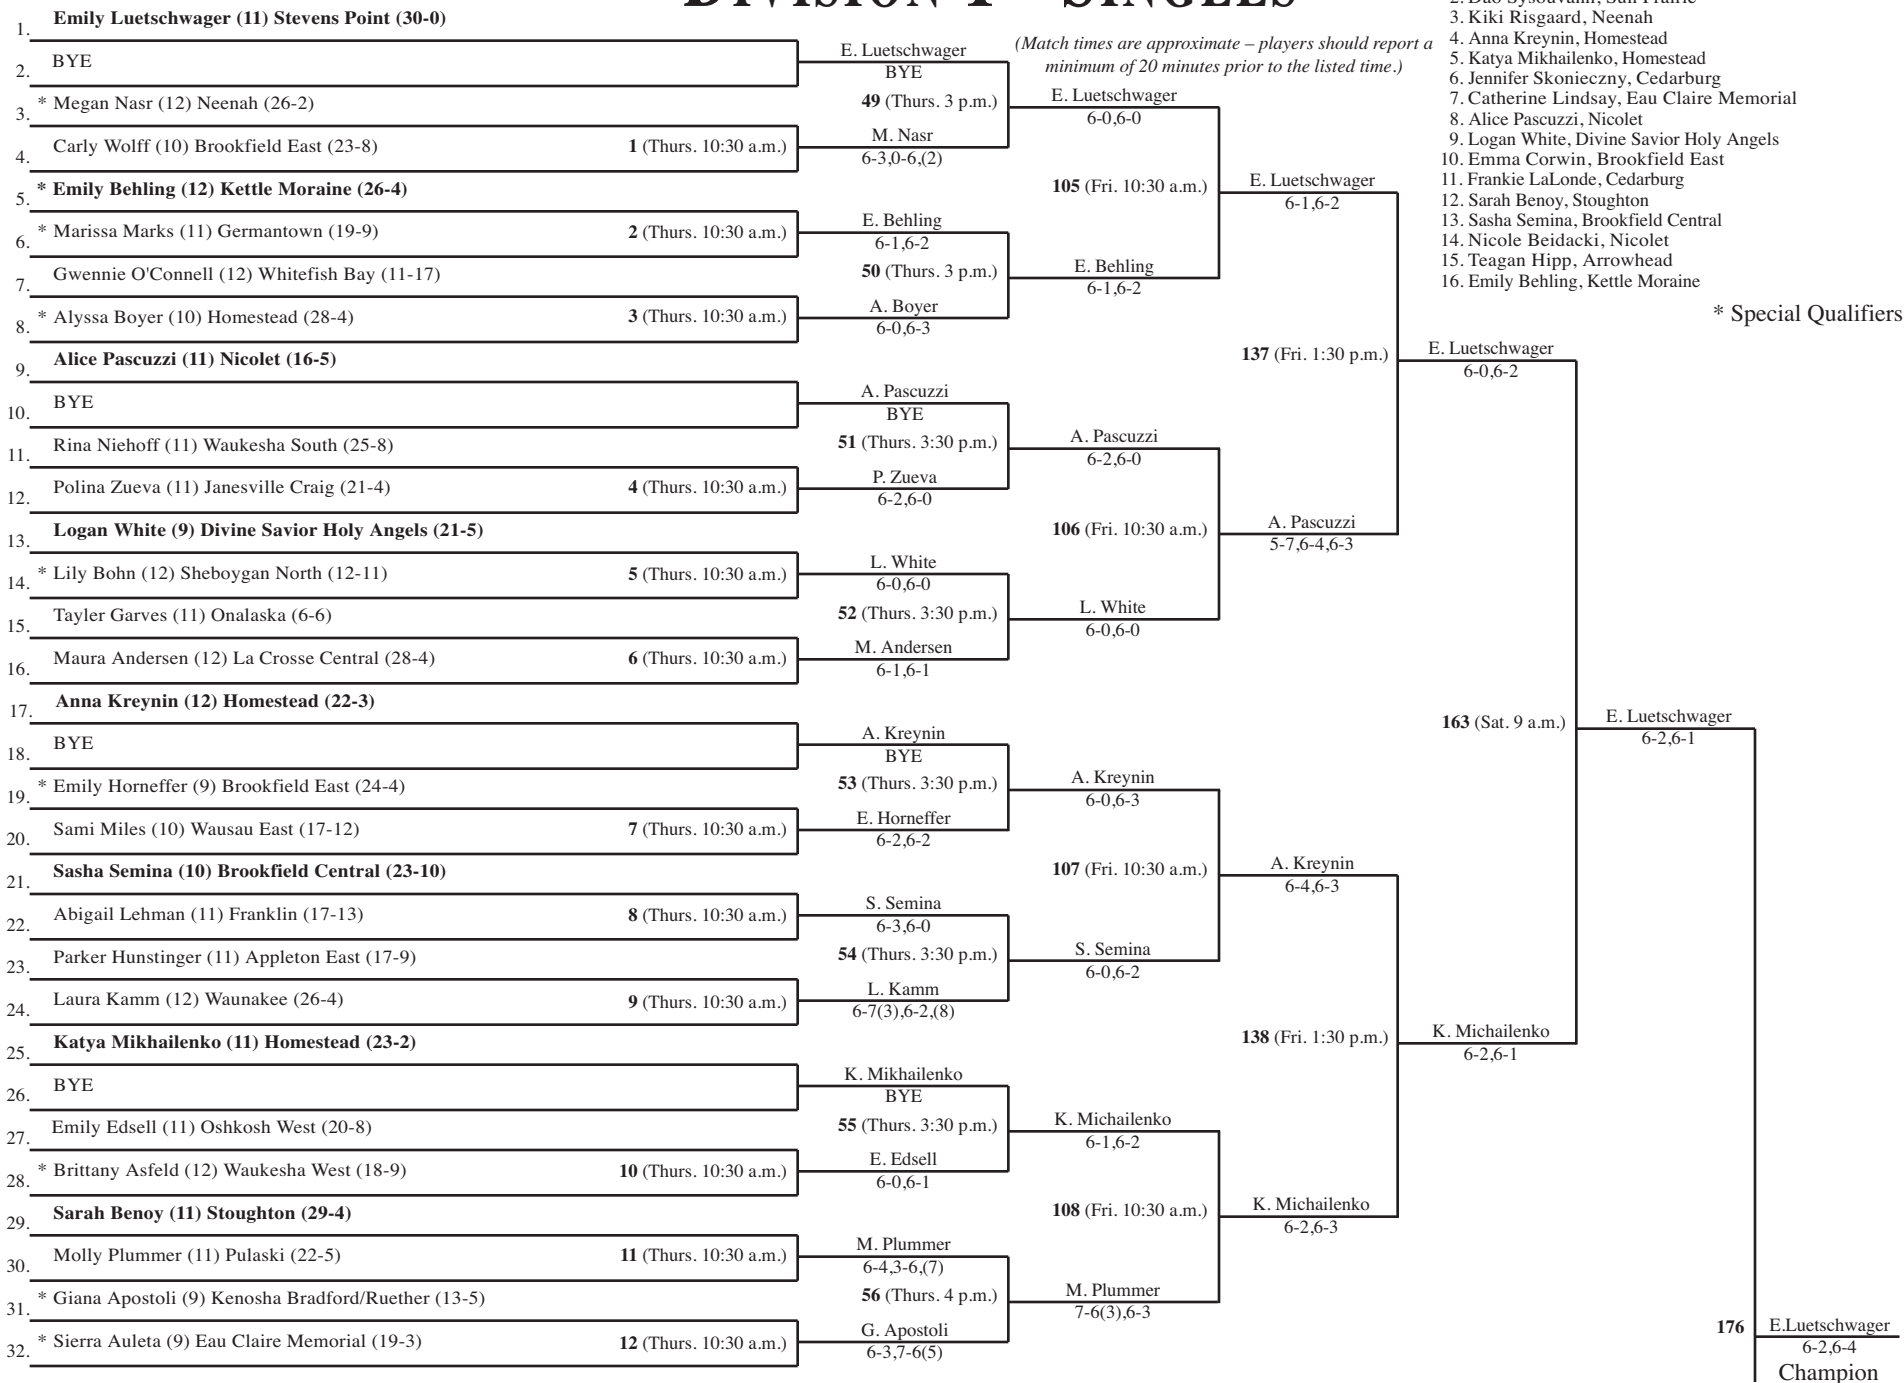

DIVISION 1 - SINGLES

SEEDED PLAYERS

1. Emily Luetschwager, Stevens Point
2. Dao Sysouvanh, Sun Prairie
3. Kiki Risgaard, Neenah
4. Anna Kreynin, Homestead
5. Katya Mikhailenko, Homestead
6. Jennifer Skonieczny, Cedarburg
7. Catherine Lindsay, Eau Claire Memorial
8. Alice Pascuzzi, Nicolet
9. Logan White, Divine Savior Holy Angels
10. Emma Corwin, Brookfield East
11. Frankie LaLonde, Cedarburg
12. Sarah Benoy, Stoughton
13. Sasha Semina, Brookfield Central
14. Nicole Beidacki, Nicolet
15. Teagan Hipp, Arrowhead
16. Emily Behling, Kettle Moraine

* Special Qualifiers