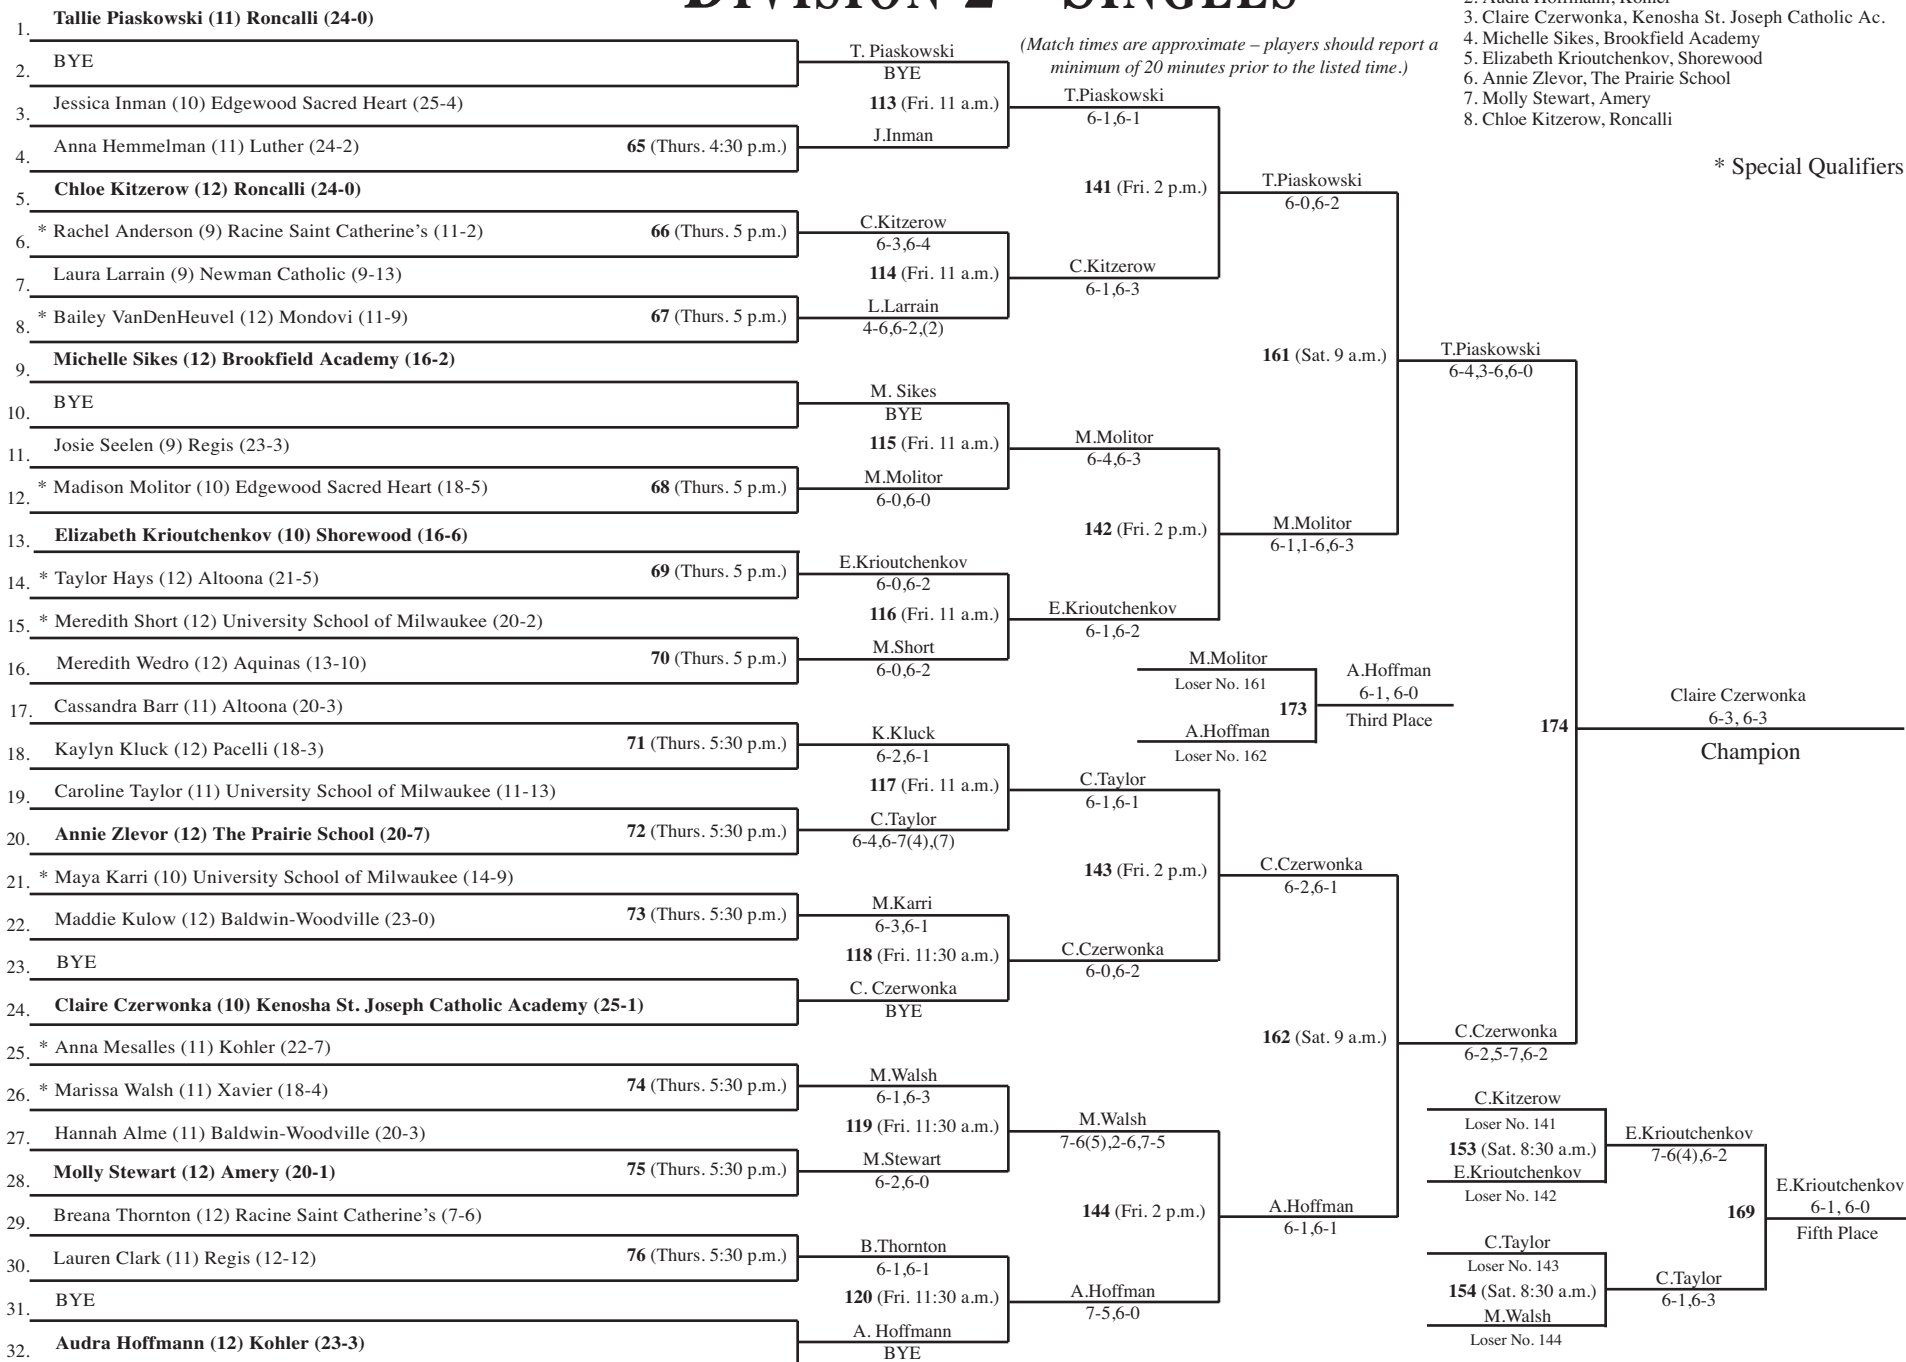

DIVISION 2 - SINGLES

SEEDED PLAYERS

1. Tallie Piaskowski, Roncalli
2. Audra Hoffmann, Kohler
3. Claire Czerwonka, Kenosha St. Joseph Catholic Ac.
4. Michelle Sikes, Brookfield Academy
5. Elizabeth Krioutchenkov, Shorewood
6. Annie Zlevor, The Prairie School
7. Molly Stewart, Amery
8. Chloe Kitzerow, Roncalli

* Special Qualifiers