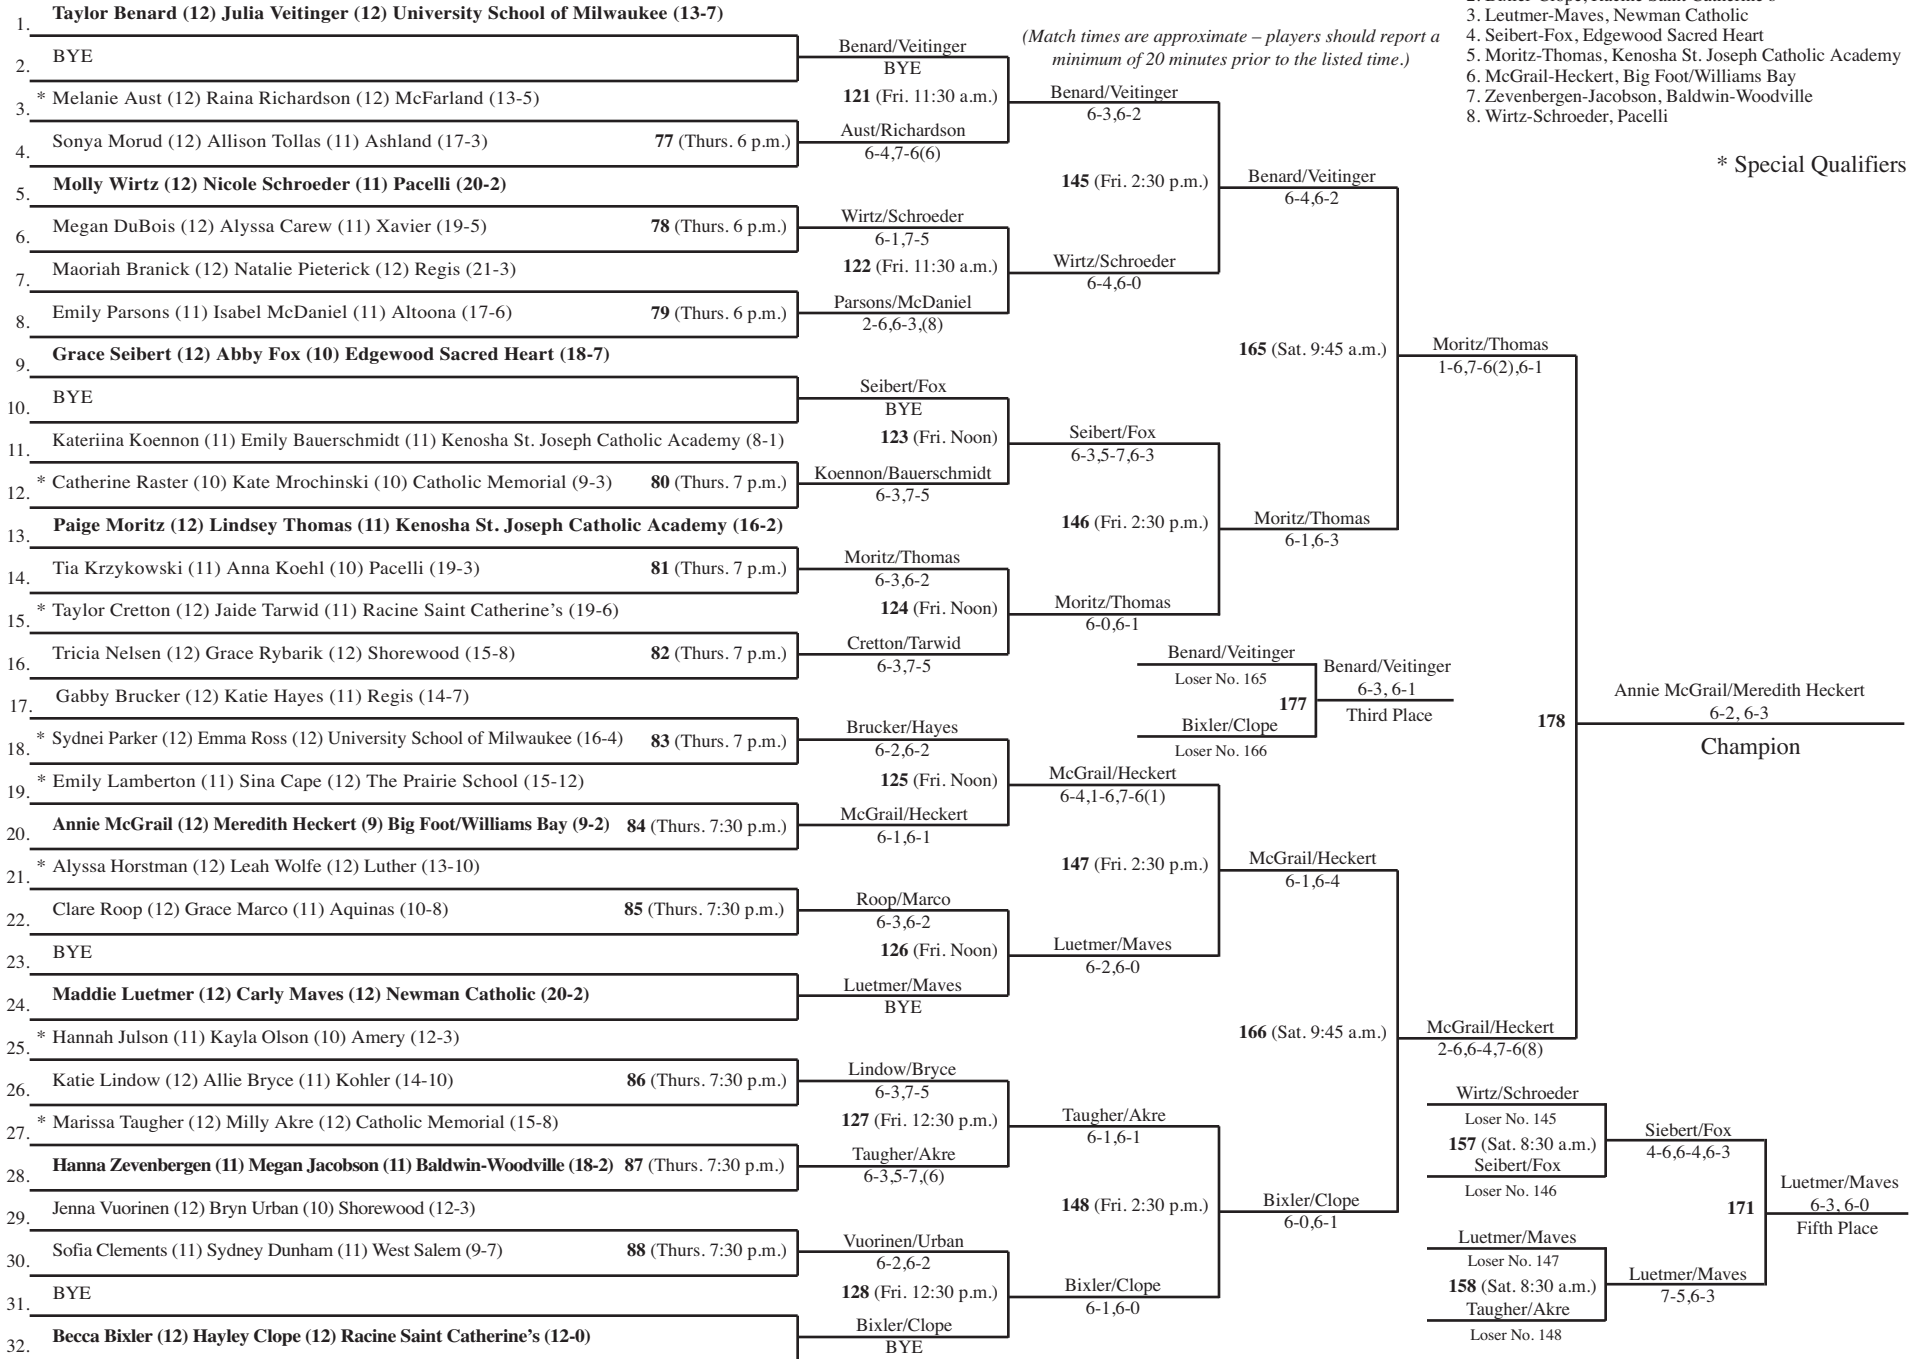

DIVISION 2 - DOUBLES

SEEDED PLAYERS

1. Benard-Veitinger, University School of Milwaukee
2. Bixler-Clope, Racine Saint Catherine's
3. Leutmer-Maves, Newman Catholic
4. Seibert-Fox, Edgewood Sacred Heart
5. Moritz-Thomas, Kenosha St. Joseph Catholic Academy
6. McGrail-Heckert, Big Foot/Williams Bay
7. Zevenbergen-Jacobson, Baldwin-Woodville
8. Wirtz-Schroeder, Pacelli

178 Annie McGrail/Meredith Heckert
6-2, 6-3
Champion

171 Luetmer/Maves
6-3, 6-0
Fifth Place