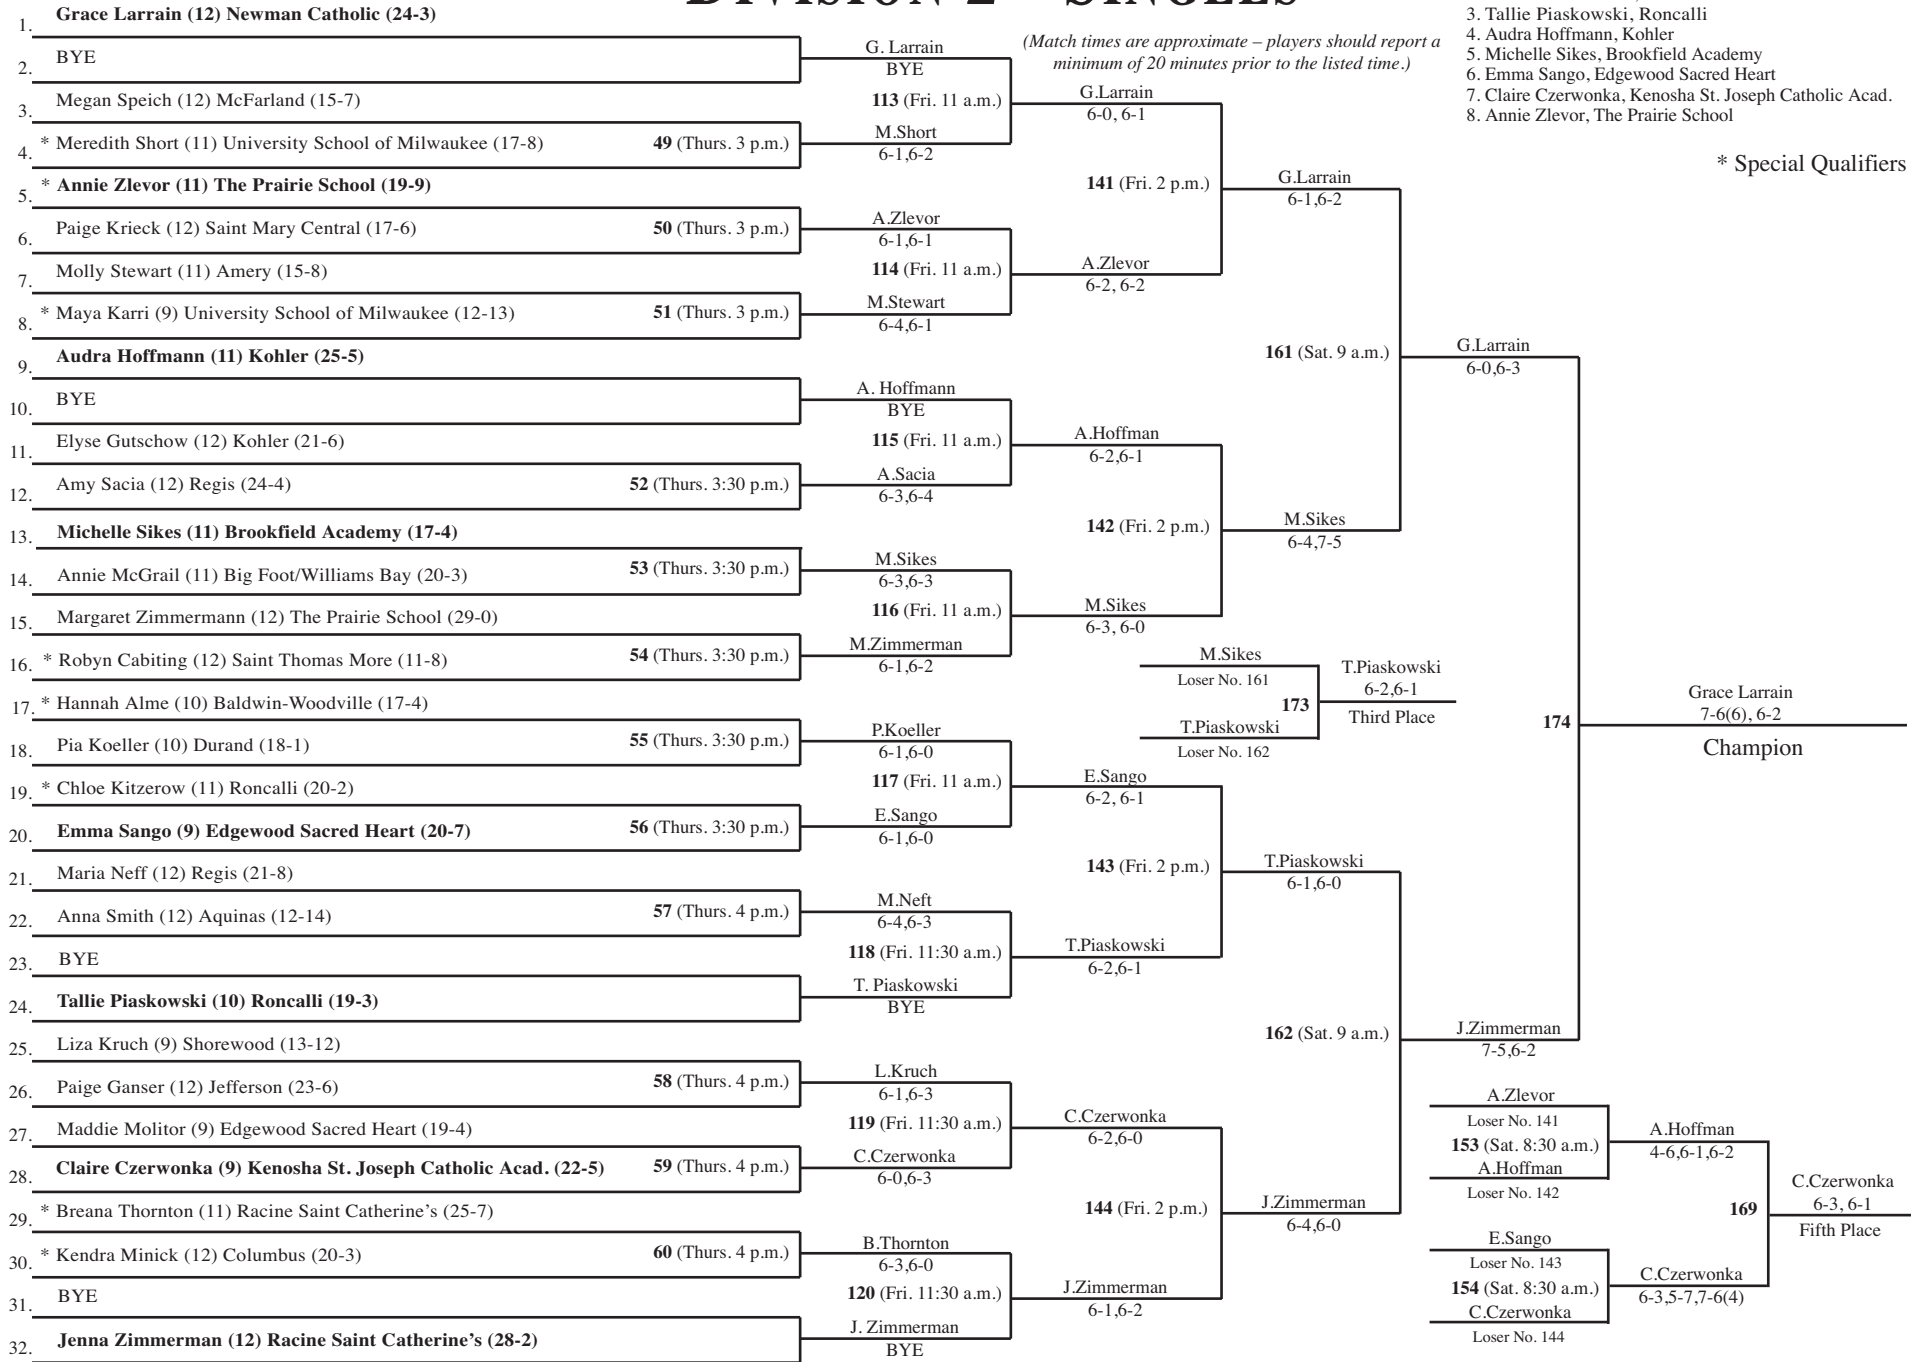

DIVISION 2 - SINGLES

SEEDED PLAYERS

1. Grace Larrain, Newman Catholic
2. Jenna Zimmermann, Racine Saint Catherine's
3. Tallie Piaskowski, Roncalli
4. Audra Hoffmann, Kohler
5. Michelle Sikes, Brookfield Academy
6. Emma Sango, Edgewood Sacred Heart
7. Claire Czerwonka, Kenosha St. Joseph Catholic Acad.
8. Annie Zlevor, The Prairie School

* Special Qualifiers